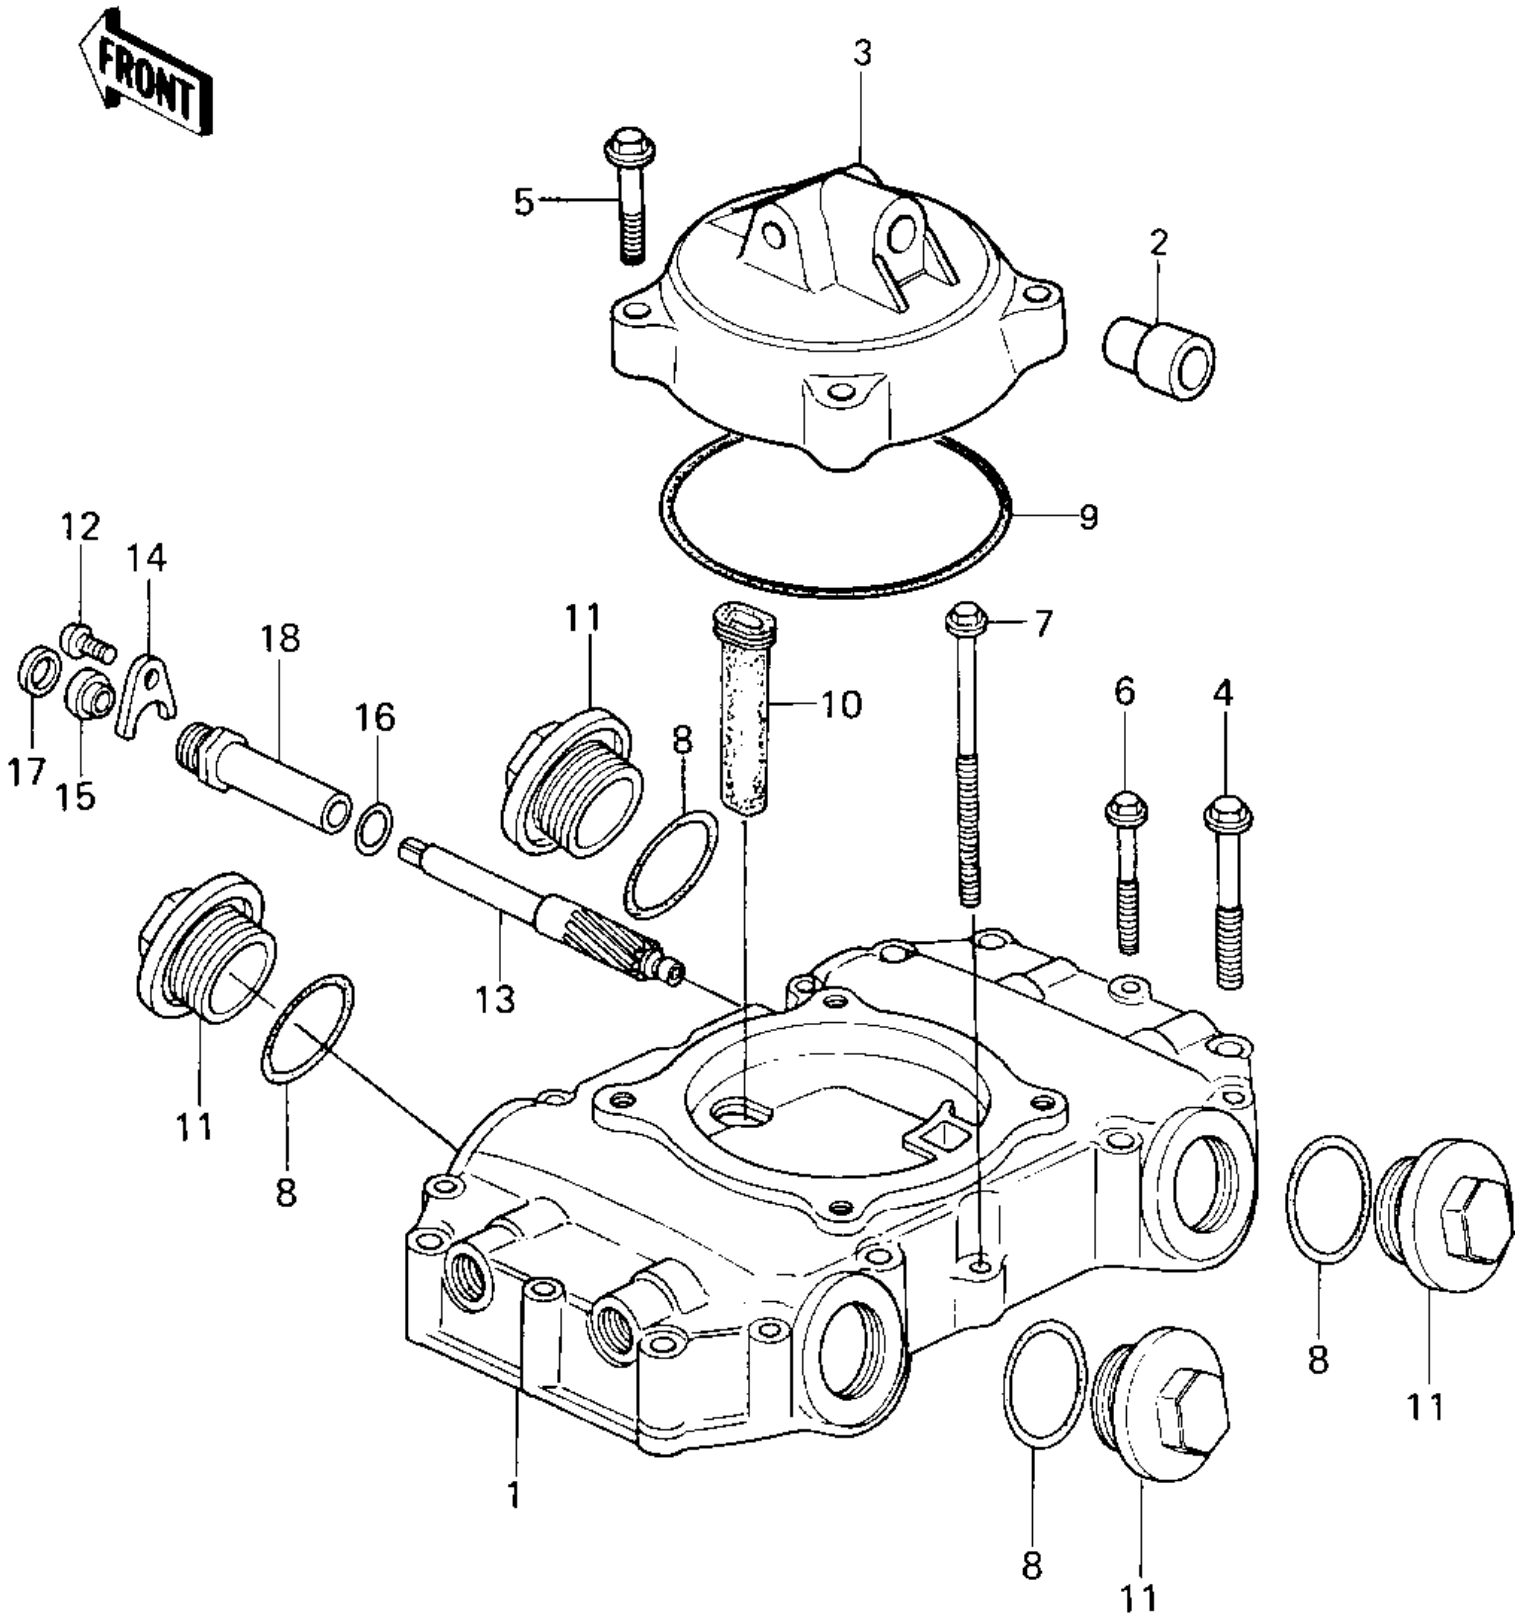

1980 LTD

PARTS DIAGRAM

CYLINDER HEAD COVER ('80 A1)

1980 LTD

PARTS LIST

CYLINDER HEAD COVER ('80 A1)

Kawasaki

Let the Good Times Roll®

ITEM NAME

PART NUMBER

QUANTITY
