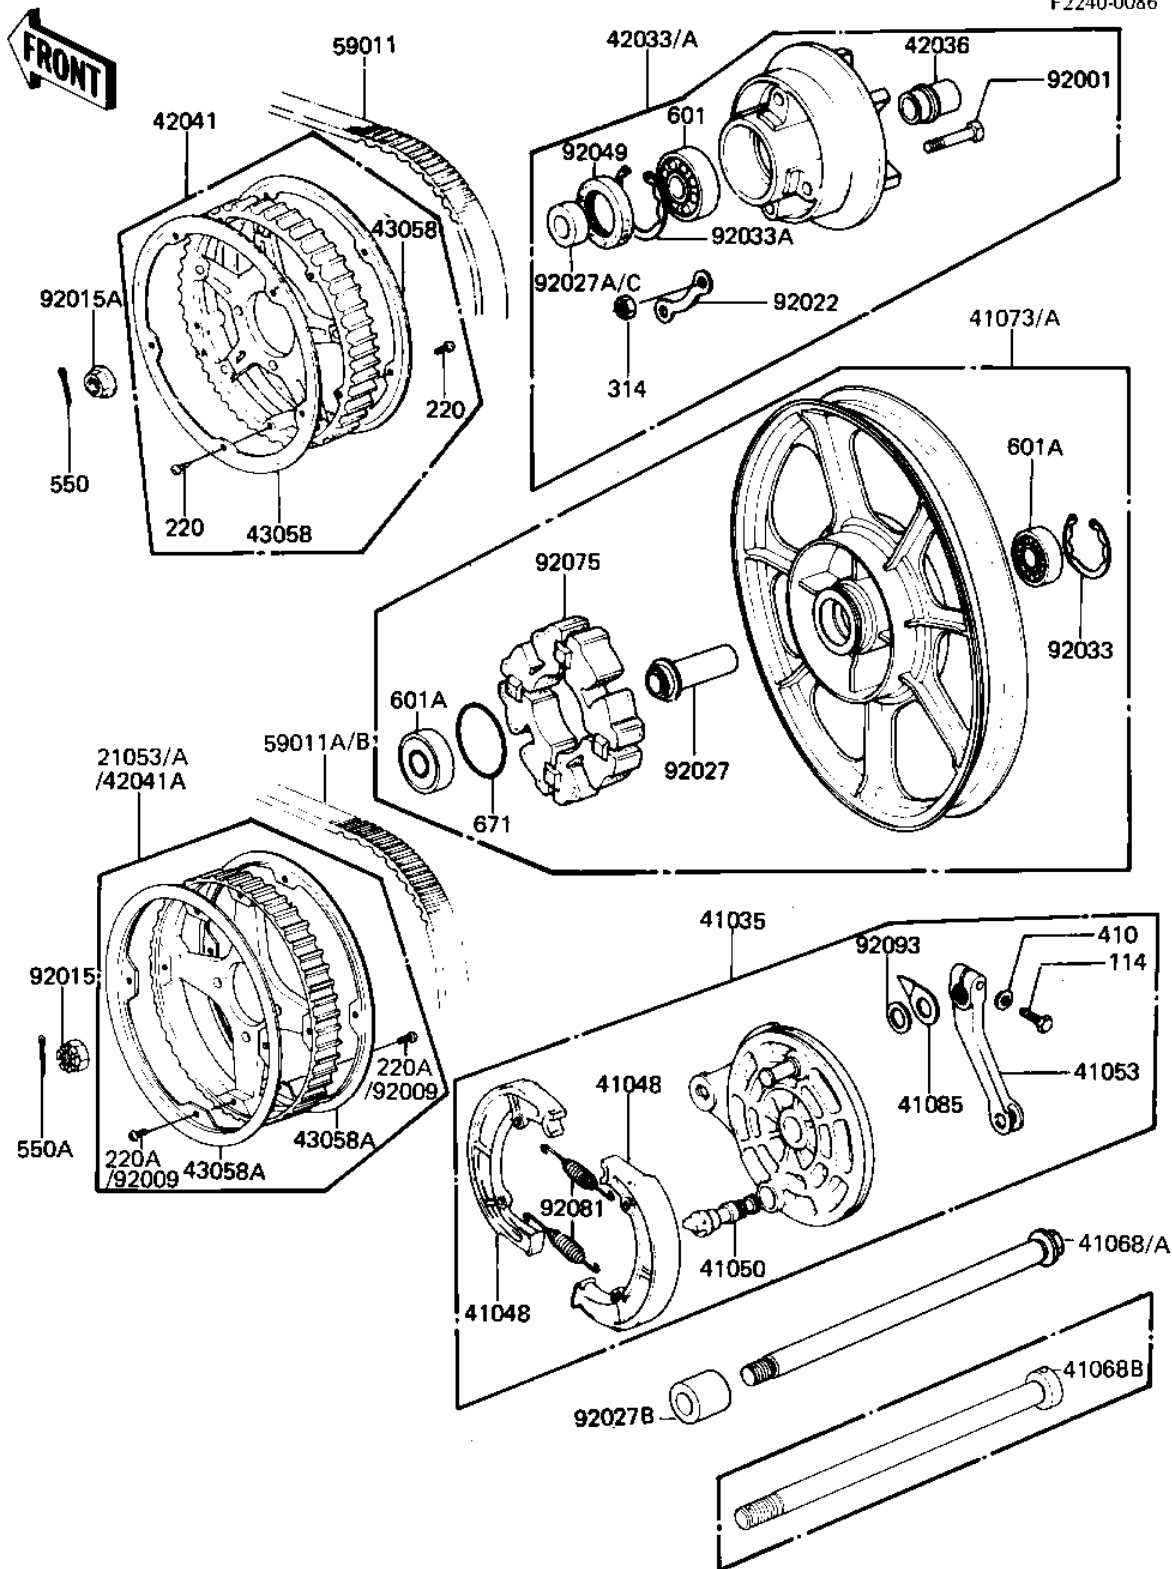

1983 LTD Belt

PARTS DIAGRAM

REAR WHEEL/HUB/BRAKE/BELT ('81-'83 D2/D3)

F2240-0086

1983 LTD Belt

PARTS LIST

REAR WHEEL/HUB/BRAKE/BELT ('81-'83 D2/D3)

ITEM NAME

PART NUMBER

QUANTITY
