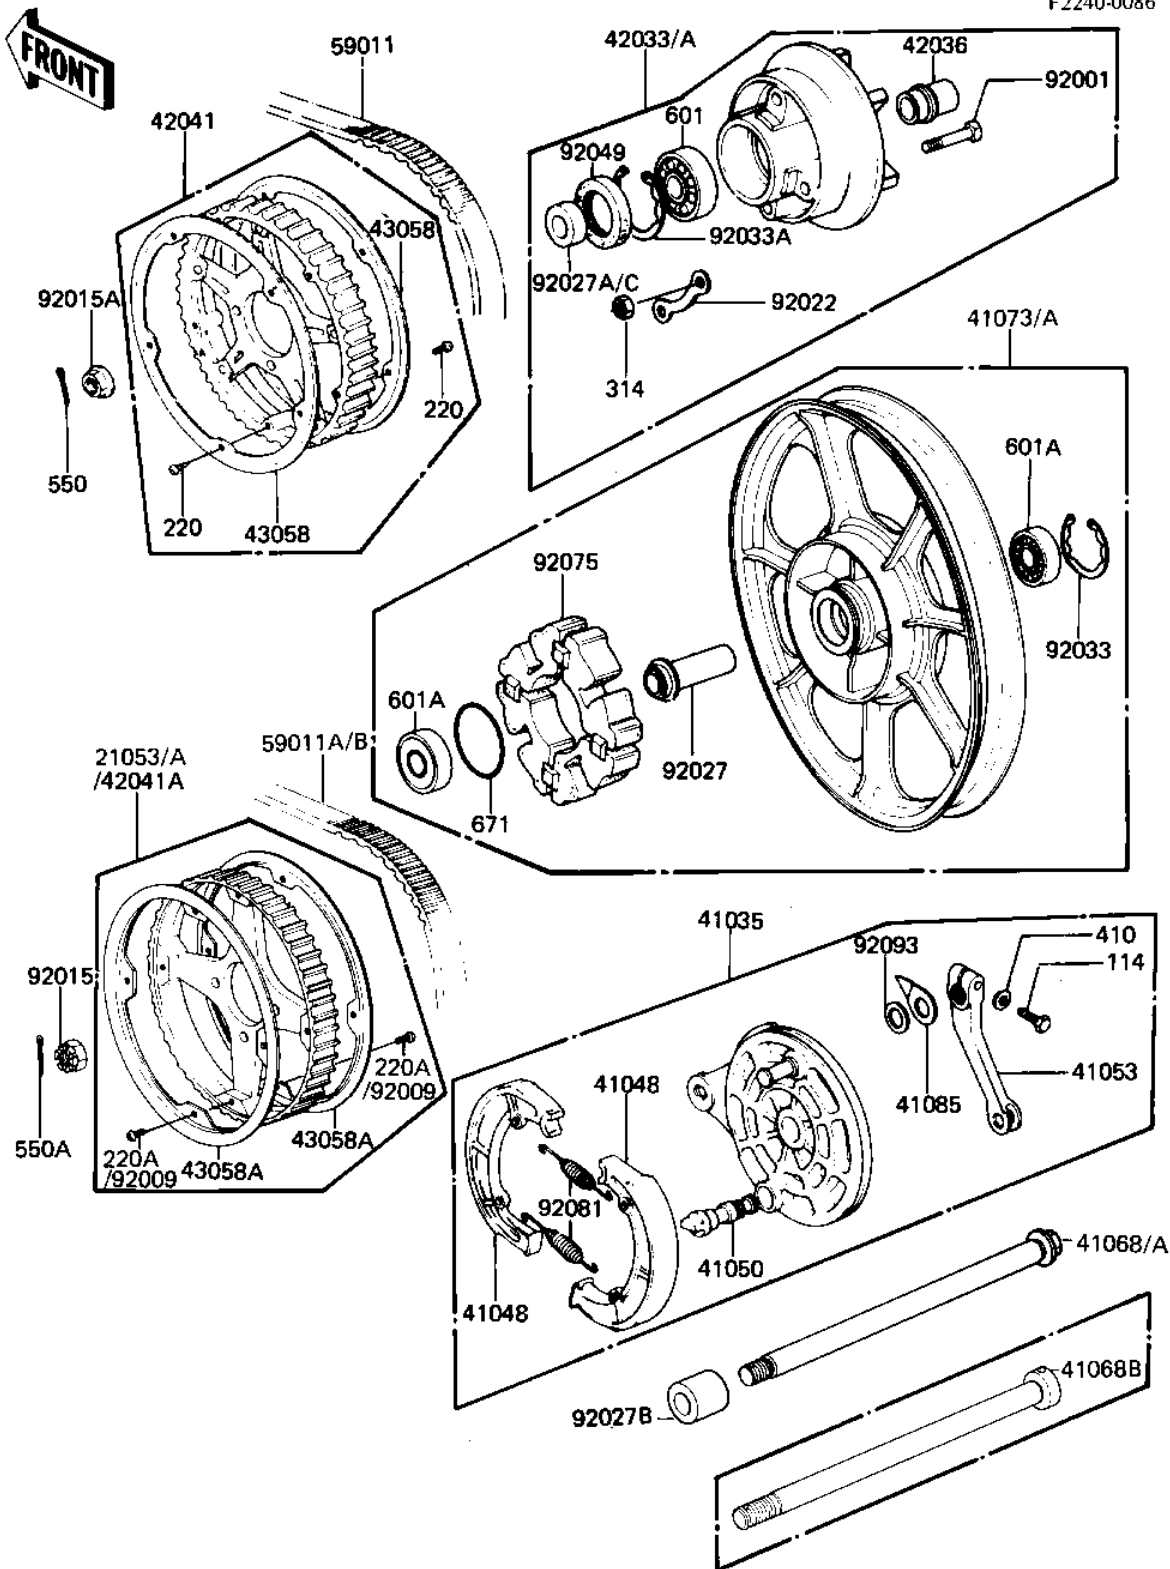

1981 LTD Belt

PARTS DIAGRAM

REAR WHEEL/HUB/BRAKE/BELT ('81-'83 D2/D3)

F2240-0086

1981 LTD Belt

PARTS LIST

REAR WHEEL/HUB/BRAKE/BELT ('81-'83 D2/D3)

ITEM NAME	PART NUMBER	QUANTITY
PANEL-ASY,RR BRK (Ref # 41035)	41035-1088	1
SHOE-BRAKE (Ref # 41048)	41048-1069	2
CAM,BRAKE (Ref # 41050)	41050-1001	1
LEVER,BRAKE CAM (Ref # 41053)	41053-1001	1
AXLE,REAR (Ref # 41068)	41068-1024	1
SOLID WHEEL ASSY,REAR (Ref # 41073)	41073-1055	1
INDICATOR,BRAKE SHOE (Ref # 41085)	41085-004	1
COUPLING ASSY,RR HUB (Ref # 42033)	42033-1011	1
SLEEVE,COUPLING (Ref # 42036)	42036-1002	1
SPROCKET-HUB,60T (Ref # 42041)	42041-5002	1
RING,REAR SPROCKET (Ref # 43058)	43058-1013	2
BELT, DRIVE, 125T (Ref # 59011)	59011-1001	1
BOLT, RR SPROCKET FIT (Ref # 92001)	92003-156	4
NUT,16M/M (Ref # 92015A)	92015-1041	1
WASHER SPROCKET LOCK (Ref # 92022)	92088-005	2
COLLAR,REAR HUB BRG (Ref # 92027)	92027-1196	1
COLLAR REAR AXLE,L.H. (Ref # 92027A)	92027-1197	1
COLLAR,REAR AXLE,R.H. (Ref # 92027B)	92027-1198	1
CIRCLIP,47M/M (Ref # 92033)	92033-1042	1
RING,SNAP,56.2M/M (Ref # 92033A)	92033-1043	1
OIL SEAL WTC35527 (Ref # 92049)	92052-006	1
DAMPER,REAR HUB SHOCK (Ref # 92075)	92075-1008	1
SPRING-BRAKE SHOE (Ref # 92081)	42020-004	2
DUST SHIELD-BRAKE CAM (Ref # 92093)	41051-003	1
BOLT HEX HEAD 8X28 (Ref # 114)	114G0828	1
SCREW PAN HEAD 5X8 (Ref # 220)	220B0508	10
NUT,10MM (Ref # 314)	314B1000	4
WASHER PLAIN 8MM (Ref # 410)	410B0800	1
PIN,COTTER,4.0X25 (Ref # 550)	550D4025	1

1981 LTD Belt

PARTS LIST

REAR WHEEL/HUB/BRAKE/BELT ('81-'83 D2/D3)

ITEM NAME	PART NUMBER	QUANTITY
BEARING BALL #6205 (Ref # 601)	601B6205	1
BEARING-BALL, #6303ZC3 (Ref # 601A)	601B6303Z	2
"0" RING,60MM (Ref # 671)	671B2560	1