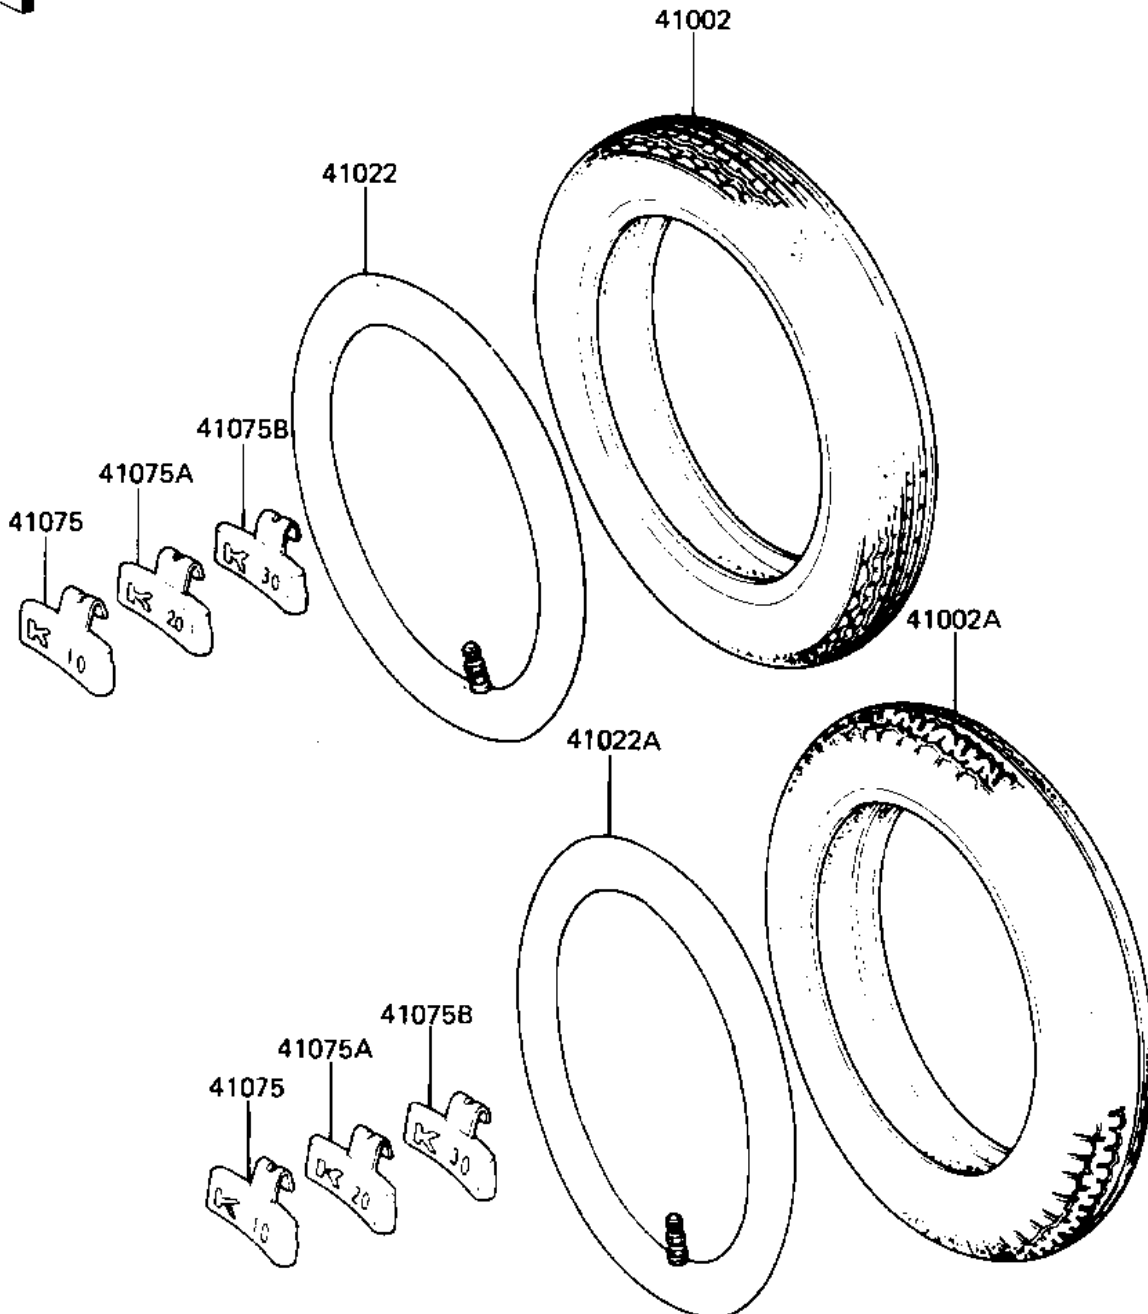

1981 LTD Belt

PARTS DIAGRAM

TIRES ('81-'83 D2/D3/D4/D5)

F2210-0001

4
4
4
4
4
4
4

1981 LTD Belt

PARTS LIST

TIRES ('81-'83 D2/D3/D4/D5)

ITEM NAME	PART NUMBER	QUANTITY
TIRE 325S-19 Y986 F (Ref # 41002)	41002-1070	1
TIRE 130/90-16Y987C R (Ref # 41002A)	41002-1134	1
TUBE,3.0/3.25/3.60-19 (Ref # 41022)	41022-1019	1
TUBE 130/90-16 (Ref # 41022)	41022-1017	1
BALANCER-WHEEL,10G (Ref # 41075)	41075-1011	AR
BALANCER-WHEEL,20G (Ref # 41075A)	41075-1012	AR
BALANCER-WHEEL,30G (Ref # 41075B)	41075-1013	AR