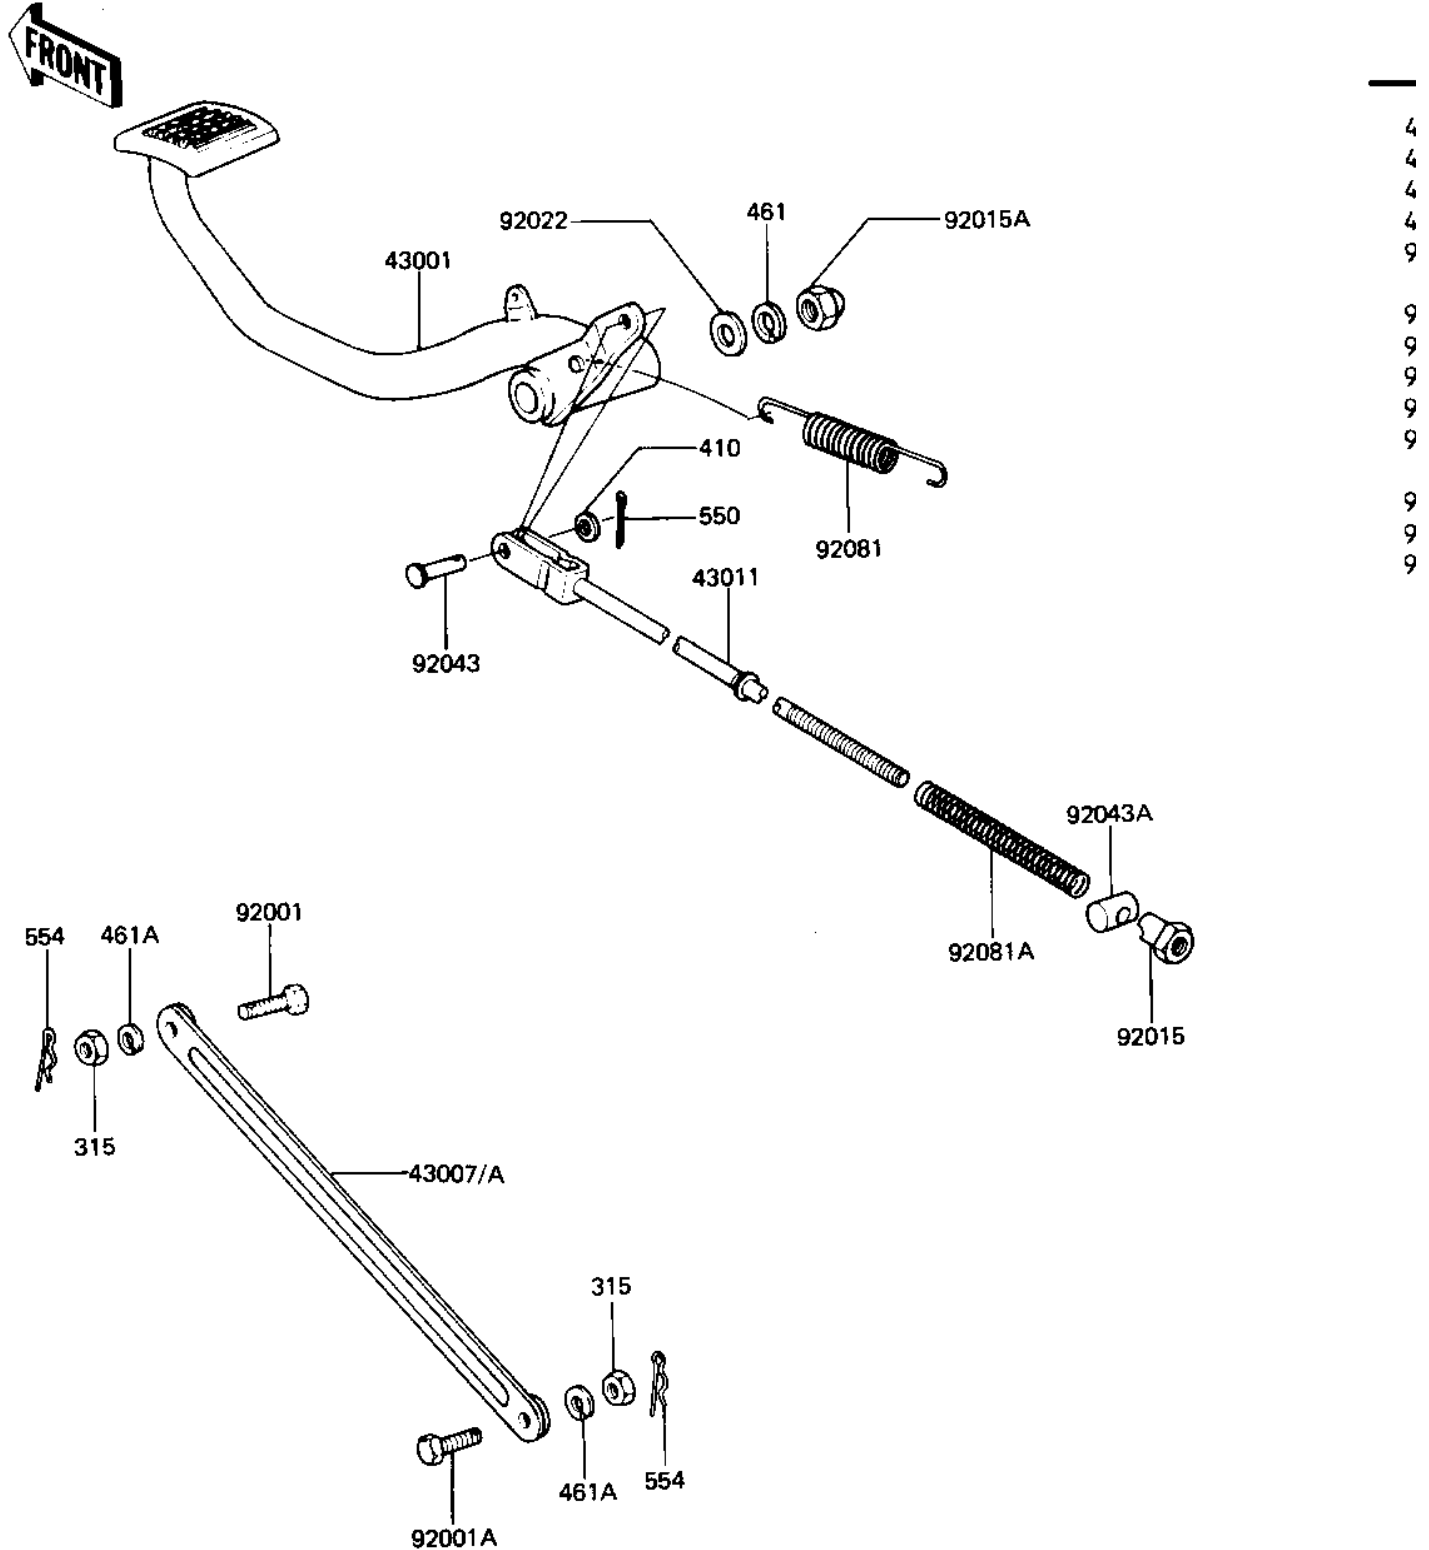

1981 LTD Belt

PARTS DIAGRAM

BRAKE PEDAL/TORQUE LINK ('81-'83 D2/D3/D)

F2260-0027

1981 LTD Belt

PARTS LIST

BRAKE PEDAL/TORQUE LINK ('81-'83 D2/D3/D

ITEM NAME	PART NUMBER	QUANTITY
PEDAL,BRAKE (Ref # 43001)	43001-1035	1
TORQUE LINK REAR BRK (Ref # 43007)	43007-016	1
ROD-BRAKE (Ref # 43011)	43011-009	1
BOLT TORQUE LINK FIT (Ref # 92001)	92003-017	1
BOLT HEX HEAD 10MM (Ref # 92001A)	92003-034	1
NUT-BRAKE ROD ADJUST (Ref # 92015)	92015-042	1
NUT,CAP,LOCK,8MM (Ref # 92015A)	92015-1131	1
WASHER,8.5X20X1.6 (Ref # 92022)	92022-1561	1
PIN-BRAKE ROD FITTING (Ref # 92043)	92043-064	1
PIN-BRAKE ROD (Ref # 92043A)	92043-065	1
SPRING,BRAKE PEDAL (Ref # 92081)	43005-029	1
SPRING,BRAKE ROD (Ref # 92081A)	43012-001	1
NUT 10MM (Ref # 315)	315B1000	2
WASHER PLAIN 6MM (Ref # 410)	410B0600	1
WASHER SPRING 8MM (Ref # 461)	461F0800	1
WASHER SPRING 10MM (Ref # 461A)	461F1000	2
PIN COTTER 2.0X15 (Ref # 550)	550D2015	1
PIN,SNAP (Ref # 554)	554A0800	2