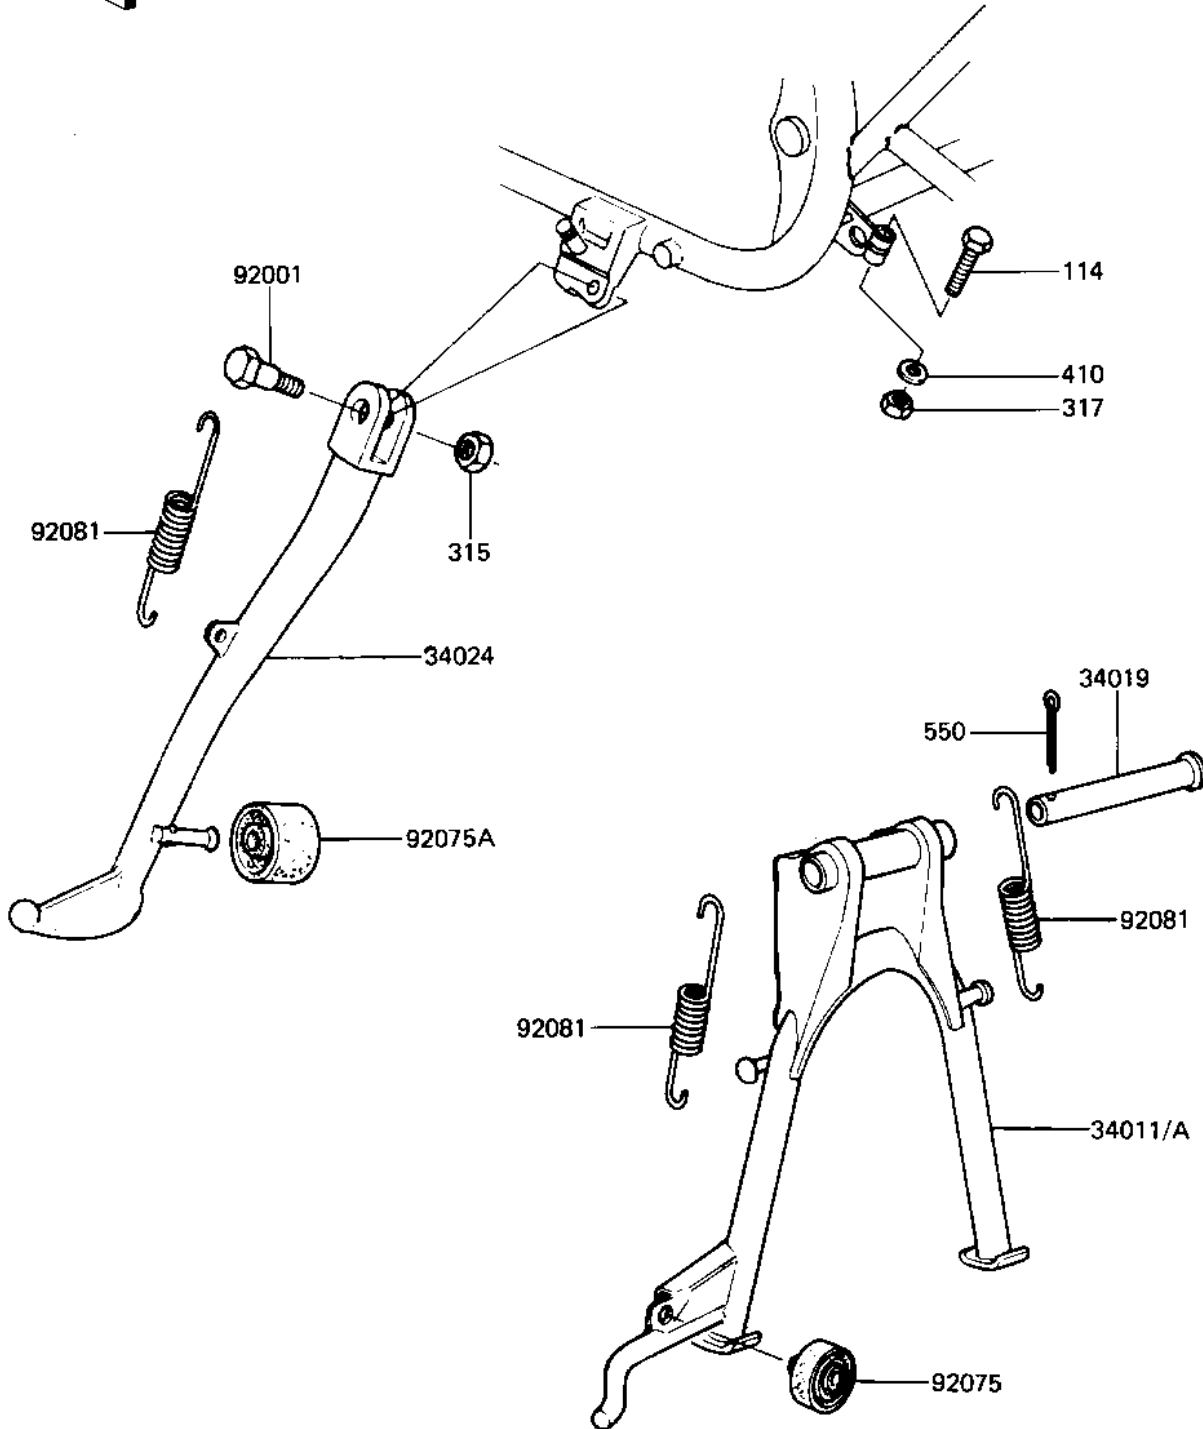

1983 LTD Belt

PARTS DIAGRAM

STANDS ('81-'83 D2/D3/D4/D5)

F2190-0033

1
2
3
4
5
6
7

1983 LTD Belt

PARTS LIST

STANDS ('81-'83 D2/D3/D4/D5)

ITEM NAME

PART NUMBER

QUANTITY
