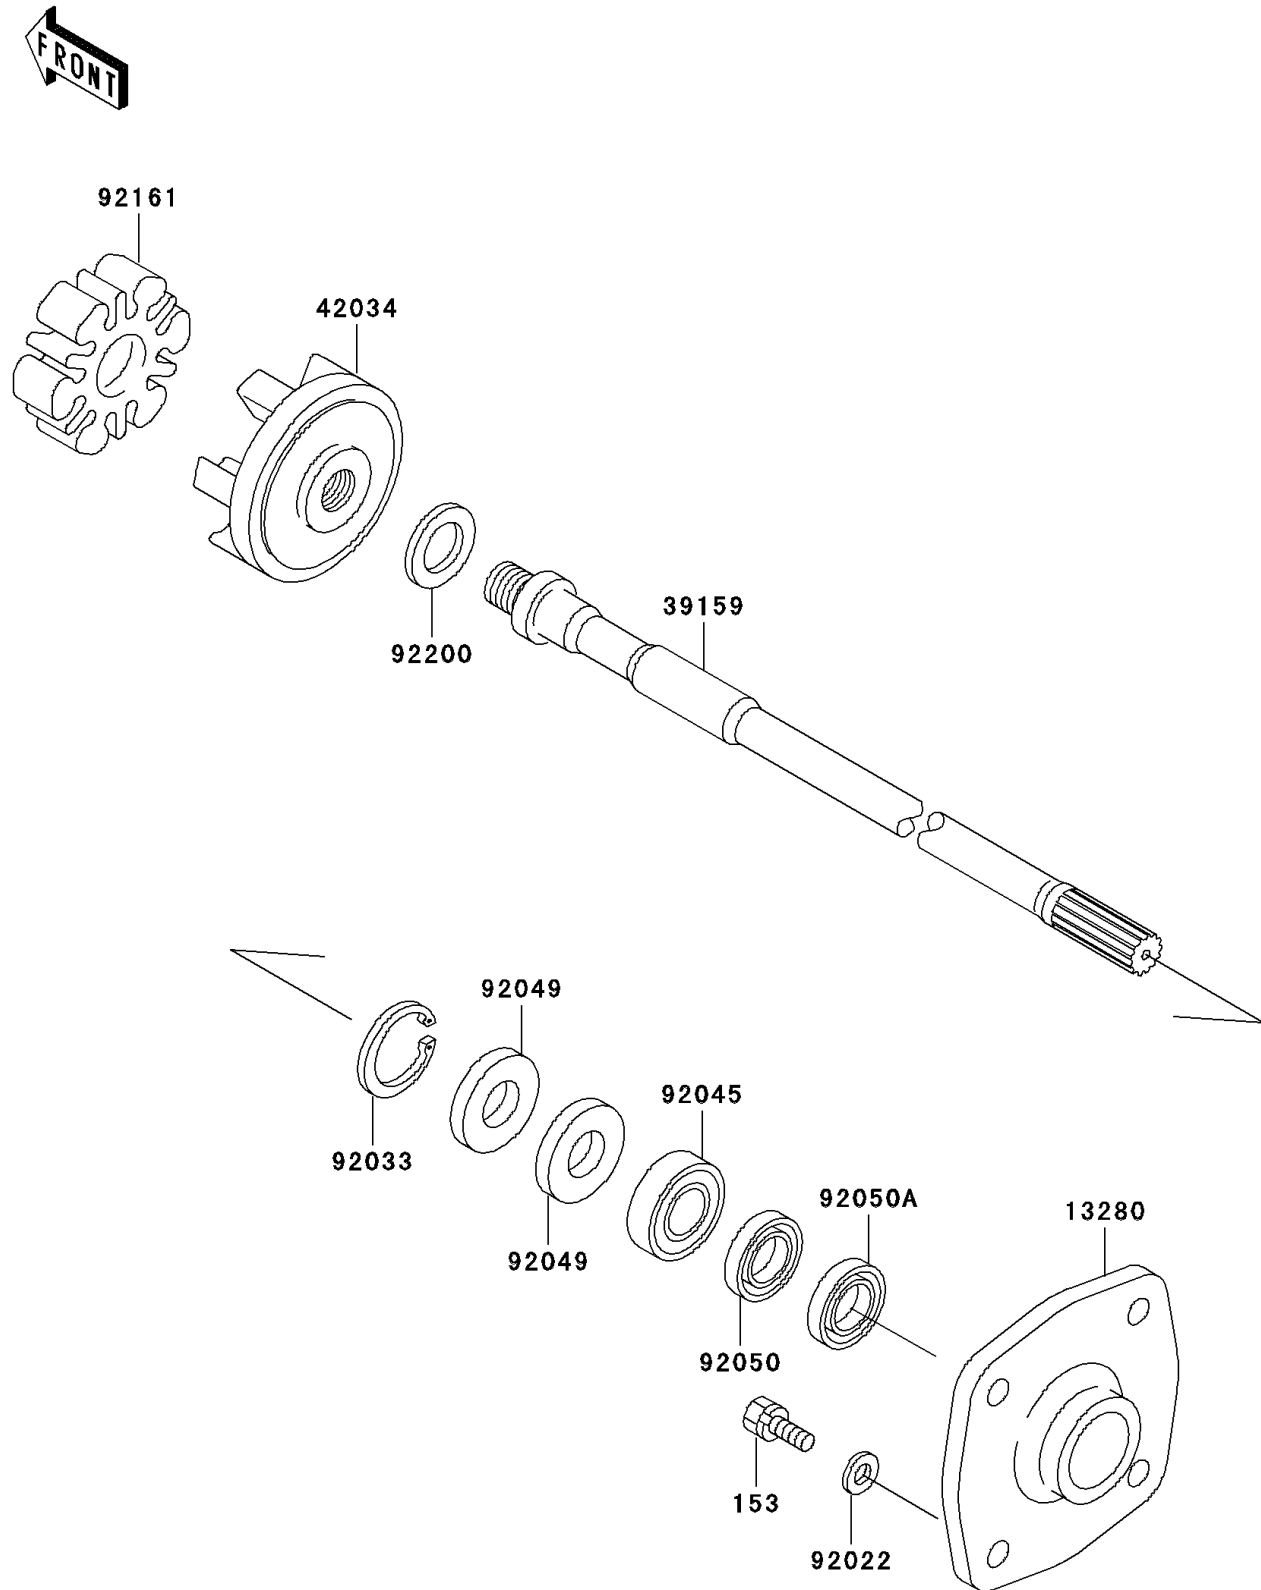

2004 Ultra 150

PARTS DIAGRAM

Drive Shaft

E3134

2004 Ultra 150

PARTS LIST

Drive Shaft

ITEM NAME

PART NUMBER

QUANTITY
