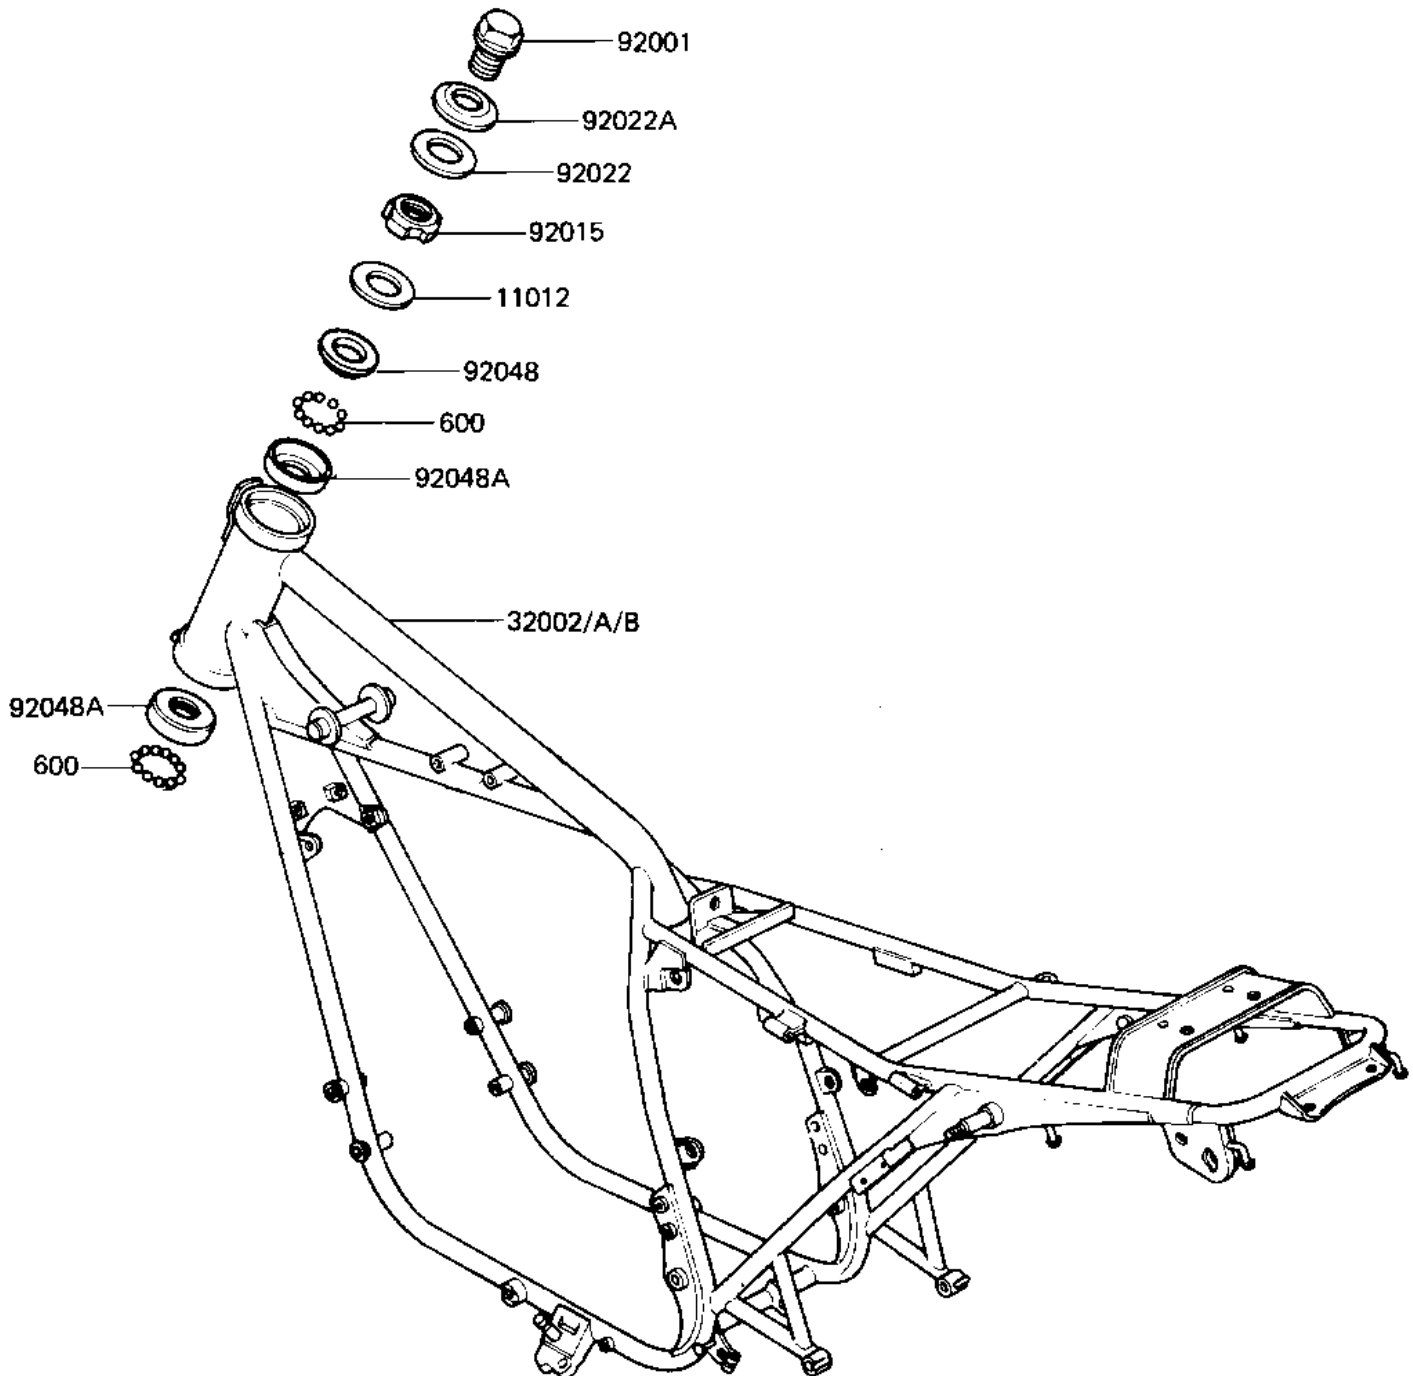

# 1981 LTD Belt

## PARTS DIAGRAM

FRAME ('81-'83 D2/D3/D4/D5)

F2120-0144

1  
3  
3  
3  
9  
9  
9  
9  
9  
9

## PARTS LIST

FRAME ('81-'83 D2/D3/D4/D5)

ITEM NAME	PART NUMBER	QUANTITY
CAP, STEERING STEM (Ref # 11012)	46098-016	1
FRAME-COMP (Ref # 32002)	32002-1248	1
BOLT,STEERG STEM HEAD (Ref # 92001)	92007-031	1
NUT STEERING STEM LCK (Ref # 92015)	92090-007	1
WASHER,WAVE (Ref # 92022)	46100-003	1
WASHER,STEERG STM HD (Ref # 92022A)	92022-230	1
CONE STRNG STEM BERNG (Ref # 92048)	92047-006	1
RACE STRNG STEM BERNG (Ref # 92048A)	92048-006	2
BALL STEEL 1/4' (Ref # 600)	600A0800	38