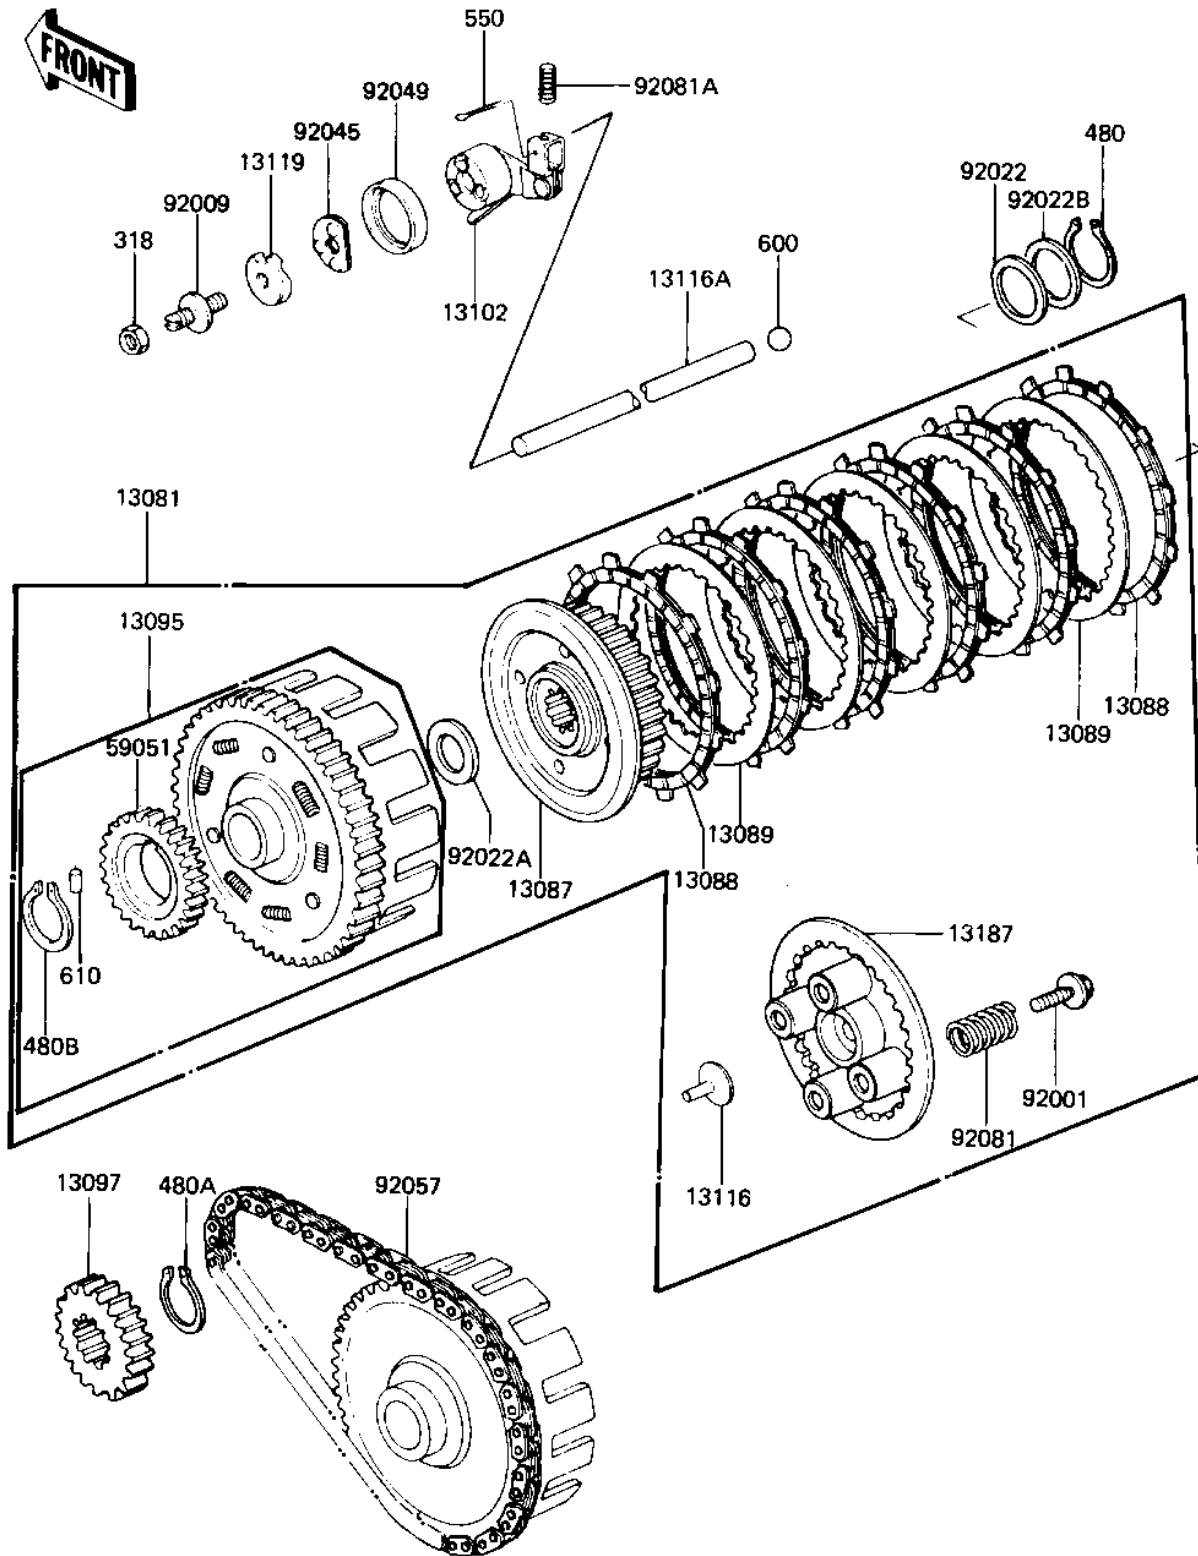

1981 LTD Belt

PARTS DIAGRAM

CLUTCH (KZ440-D2)

Kawasaki

Let the Good Times Roll®

E1350-0001

1981 LTD Belt

PARTS LIST

CLUTCH (KZ440-D2)

ITEM NAME	PART NUMBER	QUANTITY
CLUTCH-ASSY (Ref # 13081)	13081-1019	1
HUB,CLUTCH (Ref # 13087)	13087-040	1
PLATE,FRICTION (Ref # 13088)	13088-1001	6
PLATE,CLUTCH STEEL (Ref # 13089)	13089-026	5
HOUSING,CLUTCH (Ref # 13095)	13095-1008	1
SPROCKET,PRIMARY (Ref # 13097)	13121-030	1
RELEASE, CLUTCH (Ref # 13102)	13102-1004	1
PUSHER,CLTCH SPRG PLT (Ref # 13116)	13116-029	1
ROD,PUSH,CLUTCH (Ref # 13116A)	13116-1017	1
CAM,RELEASE,CLUTCH (Ref # 13119)	13119-1003	1
PLATE,CLUTCH SPRING (Ref # 13187)	13187-1003	1
GEAR,OIL PUMP,34T (Ref # 59051)	59051-1001	1
BOLT,CLUTCH SPR FITT (Ref # 92001)	92001-1066	4
SCREW,SLOTTED,8M/M (Ref # 92009)	92009-1009	1
WASHER-THRUST (Ref # 92022)	92022-225	1
WASHER,CLUTCH THRUST (Ref # 92022A)	92022-288	1
WASHER,CLUTCH TRUST (Ref # 92022B)	92022-302	1
BEARING,BALL,CLUTCH (Ref # 92045)	92045-1001	1
OIL SEAL,CLUTCH RELES (Ref # 92049)	92049-1003	1
CHAIN,PRIMARY DRIVE (Ref # 92057)	13122-005	1
SPRING,CLUTCH (Ref # 92081)	92081-1033	4
SPRING,CLUTCH RETURN (Ref # 92081A)	92081-1058	1
NUT 8MM (Ref # 318)	318B0800	1
CIRCLIP 24MM (Ref # 480)	480J2400	1
CIRCLIP,30MM (Ref # 480A)	480J3000	1
CIRCLIP, 38MM (Ref # 480B)	480J3800	1
PIN COTTER 1.6X15 (Ref # 550)	550D1615	1
BALL STEEL 3/8' (Ref # 600)	600A1200	1
PIN, DOWELL, 6X6 (Ref # 610)	610A0606	1