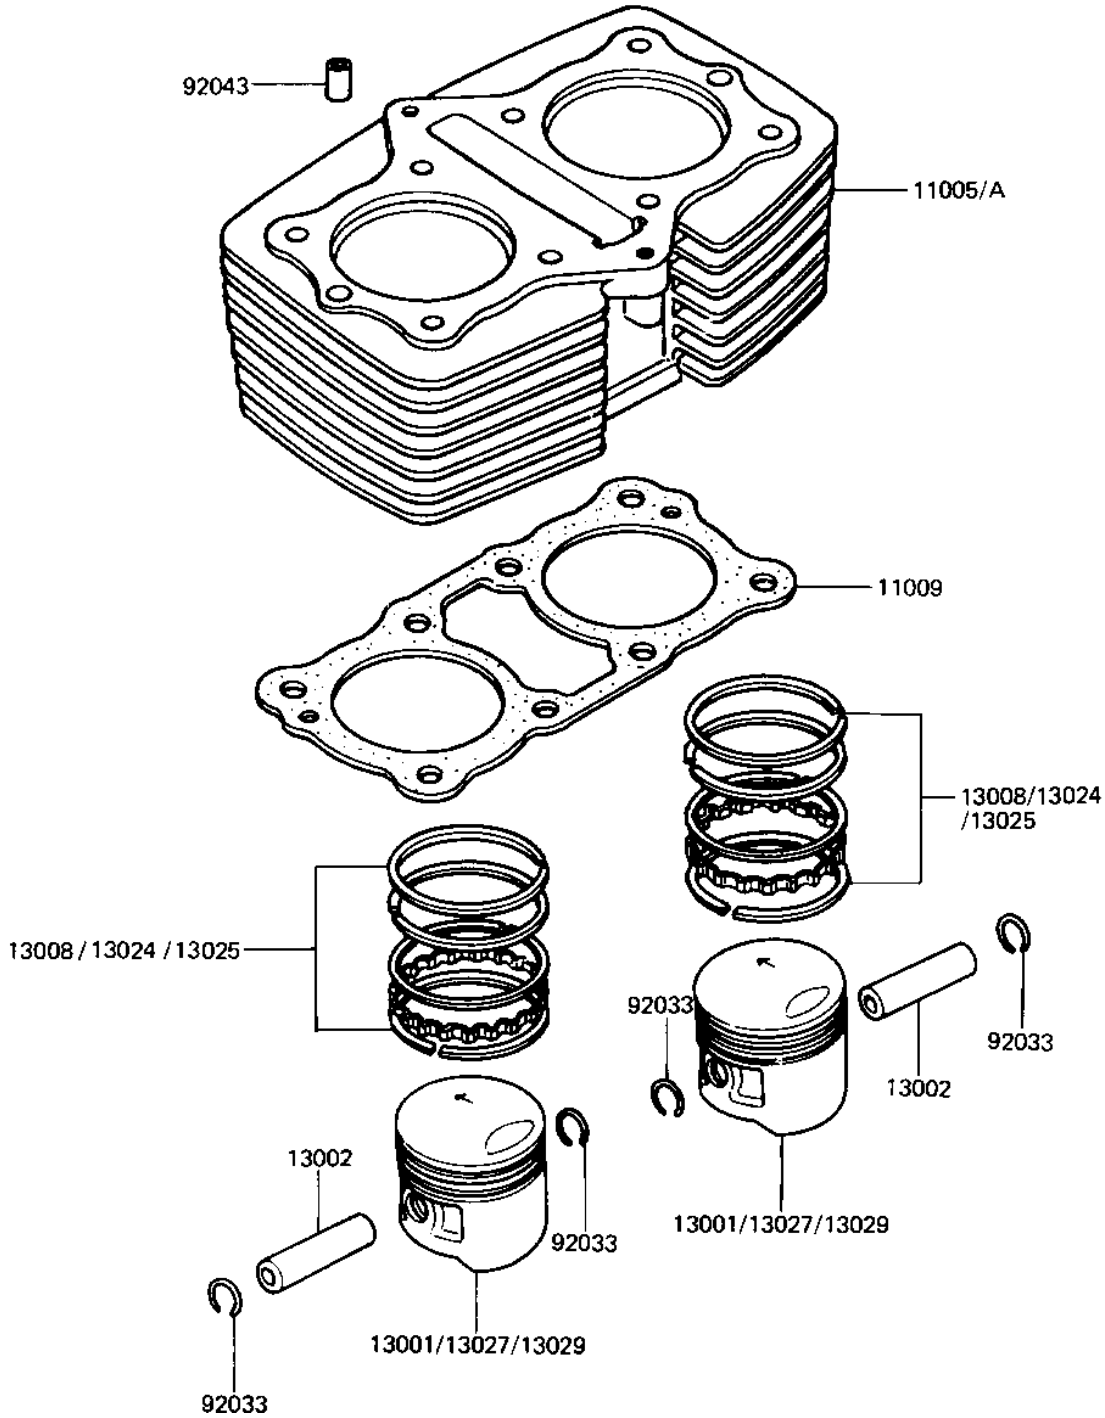

1981 LTD Belt

PARTS DIAGRAM

CYLINDER/PISTONS ('81-'83 D2/D3/D4/D5)

E1120-0014

- 1
- 1
- 1
- 1
- 1
- 1
- 1
- 1
- 1
- 9
- 9

1981 LTD Belt

PARTS LIST

CYLINDER/PISTONS ('81-'83 D2/D3/D4/D5)

ITEM NAME	PART NUMBER	QUANTITY
CYLINDER ASSY (Ref # 11005A)	11006-1004	1
GASKET,CYLINDER BASE (Ref # 11009)	11009-1176	1
PISTON,STD (Ref # 13001)	13001-1032	2
PIN-PISTON (Ref # 13002)	13002-1011	2
RING SET,PISTON,STD (Ref # 13008)	13008-5029	2
RING SET,0.040",O/S (Ref # 13024)	13024-5015	2
RING SET,0.020",O/S (Ref # 13025)	13025-5015	2
PISTON,0.040",O/S (Ref # 13027)	13027-1015	2
PISTON,0.020",O/S (Ref # 13029)	13029-1014	2
CIRCLIP PISTON PIN (Ref # 92033)	92036-005	4
PIN,DOWEL,10X8.2X14 (Ref # 92043)	92043-1037	2