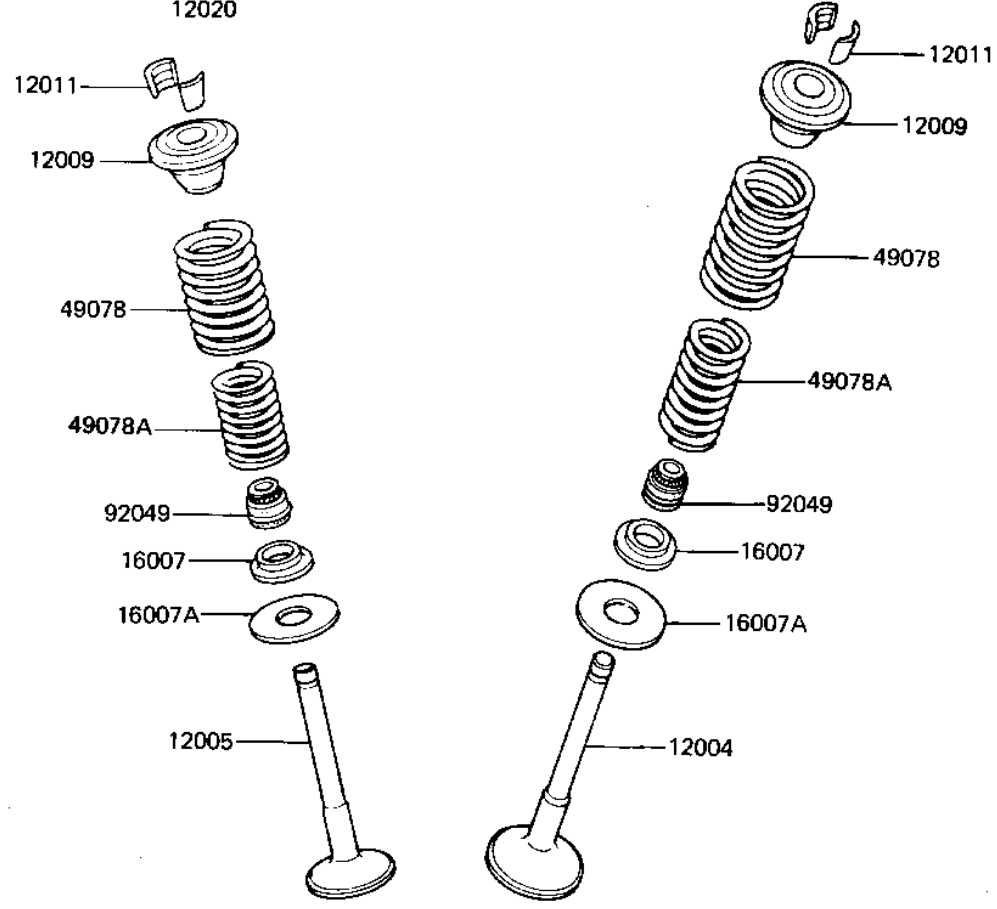

1983 LTD Belt

PARTS DIAGRAM

ROCKER ARMS/VALVES (KZ440-D5)

E1210-0013

- 1
- 1
- 1
- 1
- 1
- 1
- 1
- 1
- 4
- 4
- 9
- 9
- 9

1983 LTD Belt

PARTS LIST

ROCKER ARMS/VALVES (KZ440-D5)

ITEM NAME

PART NUMBER

QUANTITY
