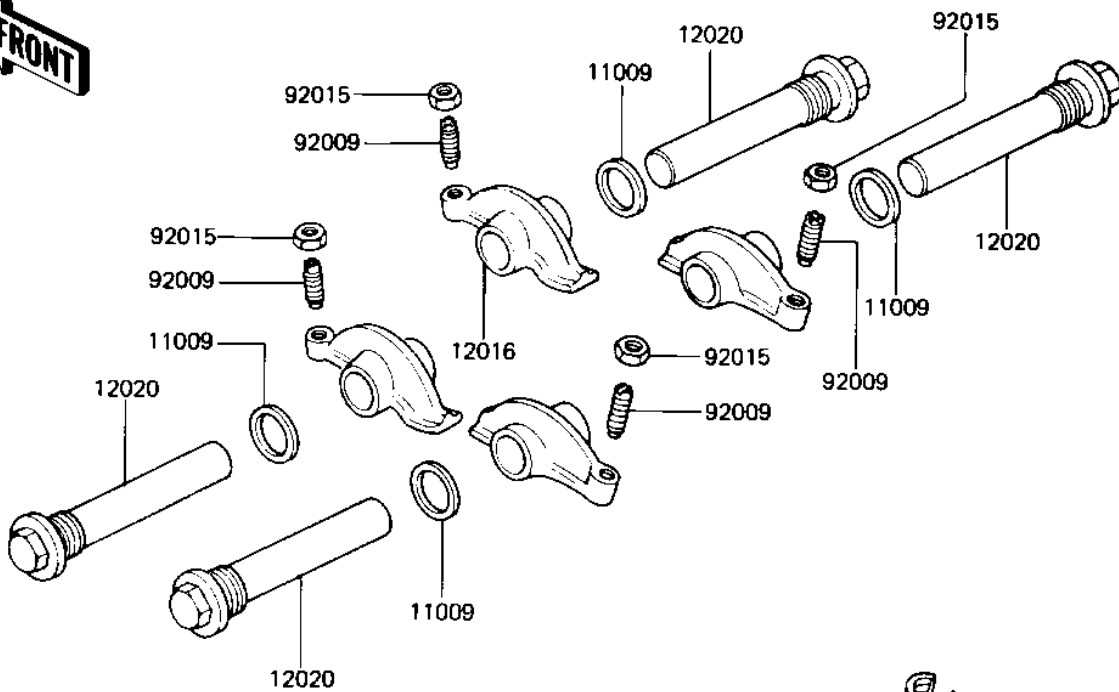

1983 LTD Belt

PARTS DIAGRAM

ROCKER ARMS/VALVES (KZ440-D5)

E1210-0013

- 1
- 1
- 1
- 1
- 1
- 1
- 1
- 1
- 4
- 4
- 9
- 9
- 9

1983 LTD Belt

PARTS LIST

ROCKER ARMS/VALVES (KZ440-D5)

ITEM NAME

PART NUMBER

QUANTITY
