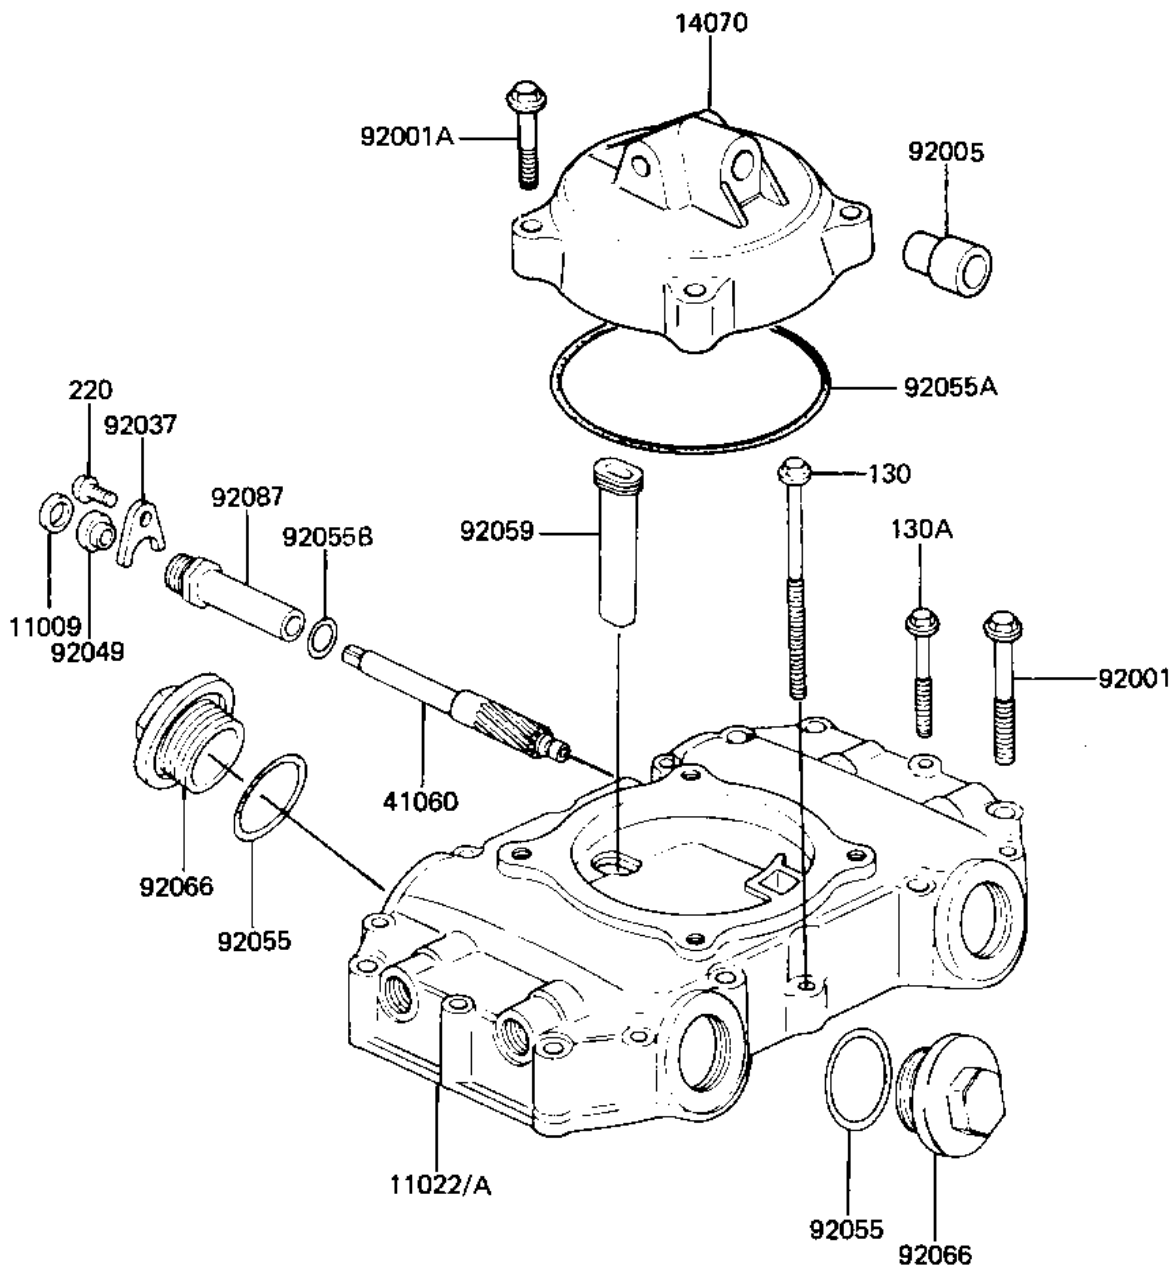

# 1983 LTD Belt

## PARTS DIAGRAM

### CYLINDER HEAD COVERS ('81-'83 D2/D3/D4/D)

E1112-0016

1  
1  
1  
1  
4  
9  
9  
9  
9  
9  
9  
9  
9  
9

## PARTS LIST

CYLINDER HEAD COVERS ('81-'83 D2/D3/D4/D

**ITEM NAME**

**PART NUMBER**

**QUANTITY**

---