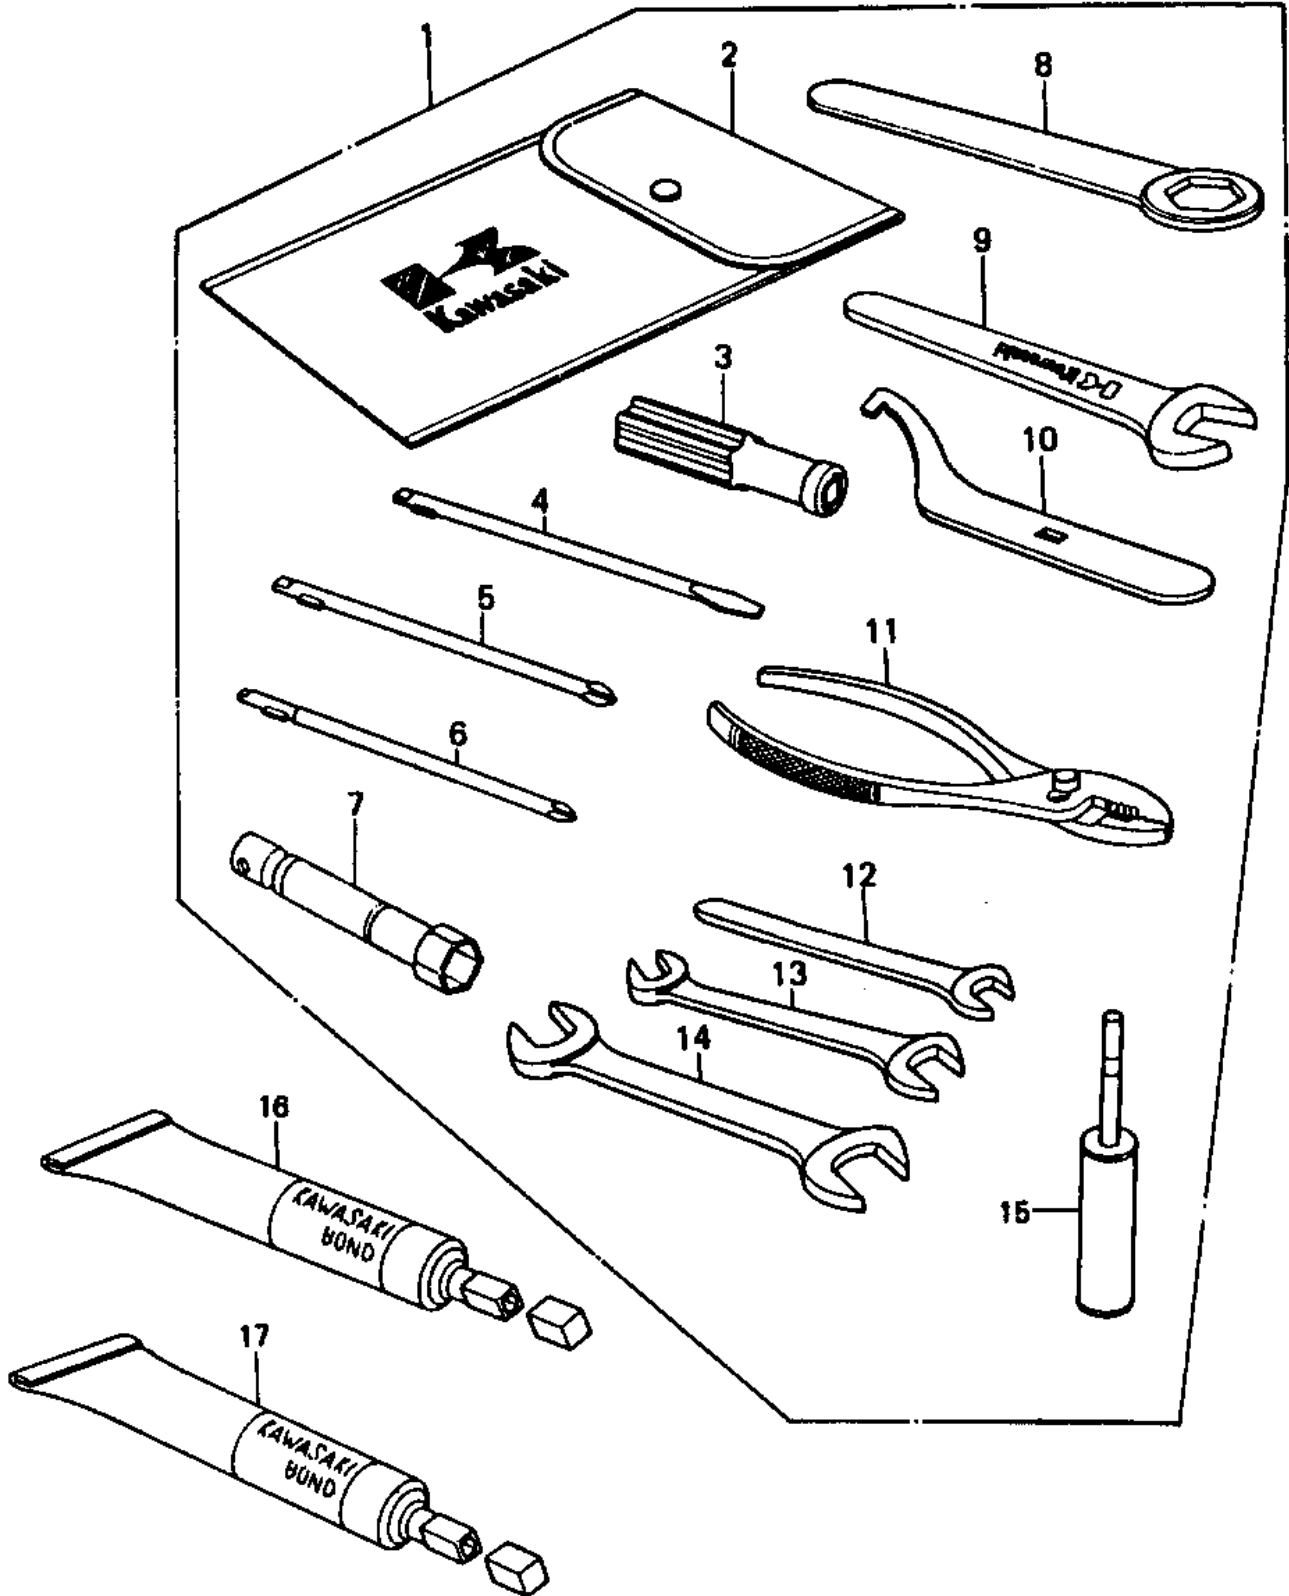

1980 LTD Belt

PARTS DIAGRAM

OWNER TOOLS ('80 D1)

1980 LTD Belt

PARTS LIST

OWNER TOOLS ('80 D1)

ITEM NAME	PART NUMBER	QUANTITY
UNAVAILABLE IN PRICE BOOK (Ref # 1)	58007-1067	1
UNAVAILABLE IN PRICE BOOK (Ref # 2)	58008-009	1
GRIP,SCREW DRIVER (Ref # 3)	92106-1001	1
92107-1052 (Canada) (Ref # 4)	92107-007	1
TOOL-DRIVER (Ref # 5)	92107-1052	1
92107-1002 (Canada) (Ref # 6)	92107-008	1
WRENCH,SPARK PLUG (Ref # 7)	92108-008	1
TOOL-WRENCH,BOX END,2 (Ref # 8)	92110-1148	1
WRENCH,OPEN END,19M/M (Ref # 9)	92110-1004	1
WRENCH,HOOK (Ref # 10)	92110-1014	1
92112-003 (Canada) (Ref # 11)	92112-005	1
WRENCH,OPEN END,10M/M (Ref # 12)	92110-1031	1
WRENCH,OPEN END,12X13 (Ref # 13)	92126-002	1
TOOL-WRENCH,OPEN END, (Ref # 14)	92110-1153	1
GAGE,TENSION (Ref # 15)	52005-1016	1
UNAVAILABLE IN PRICE BOOK (Ref # 16)	58019-120	(1
LIQUID GASKET (Ref # 17)	92104-002	(1