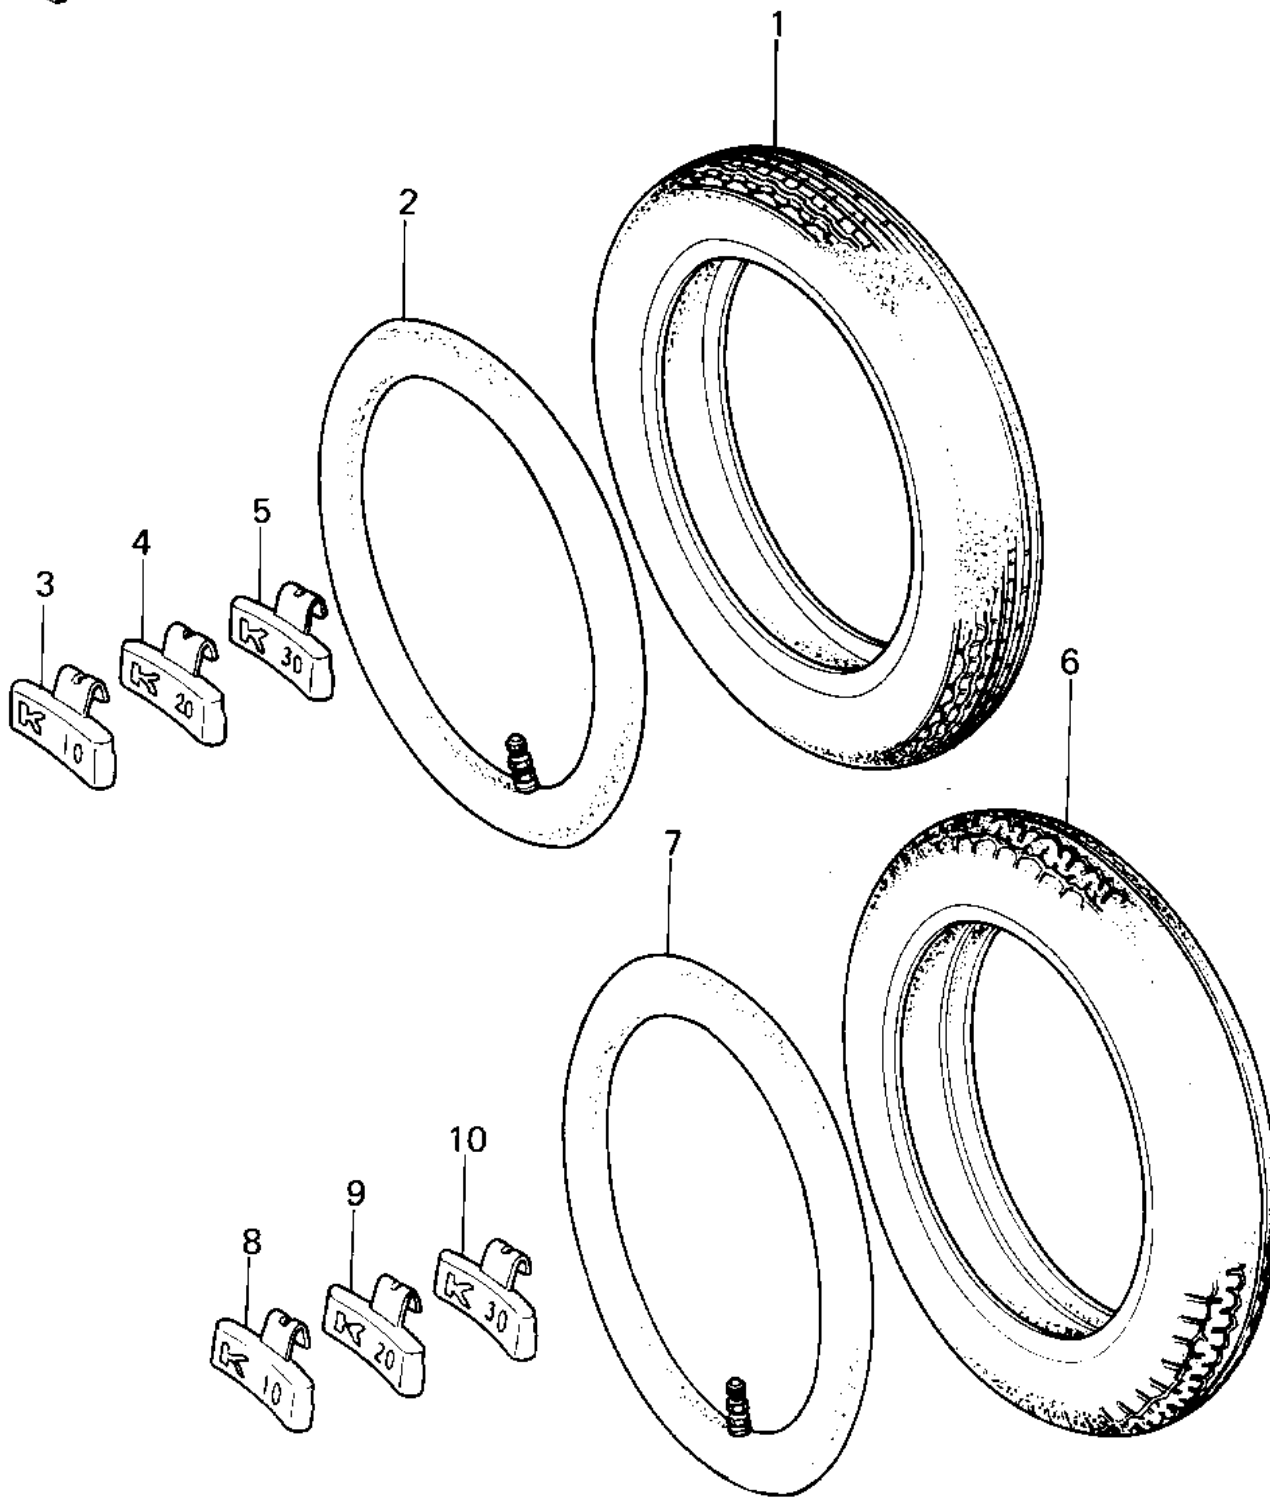

1980 LTD Belt

PARTS DIAGRAM

TIRES ('80 D1)

1980 LTD Belt

PARTS LIST

TIRES ('80 D1)

Kawasaki

Let the Good Times Roll®

ITEM NAME	PART NUMBER	QUANTITY
TIRE 325S-19 Y986 F (Ref # 1)	41002-1070	1
TUBE,3.0/3.25/3.60-19 (Ref # 2)	41022-1019	1
BALANCER-WHEEL,10G (Ref # 3)	41075-1011	AR
BALANCER-WHEEL,20G (Ref # 4)	41075-1012	AR
BALANCER-WHEEL,30G (Ref # 5)	41075-1013	AR
TIRE 130/90-16Y987C R (Ref # 6)	41002-1134	1
TUBE 130/90-16 (Ref # 7)	41022-1017	1
BALANCER-WHEEL,10G (Ref # 8)	41075-1011	AR
BALANCER-WHEEL,20G (Ref # 9)	41075-1012	AR
BALANCER-WHEEL,30G (Ref # 10)	41075-1013	AR