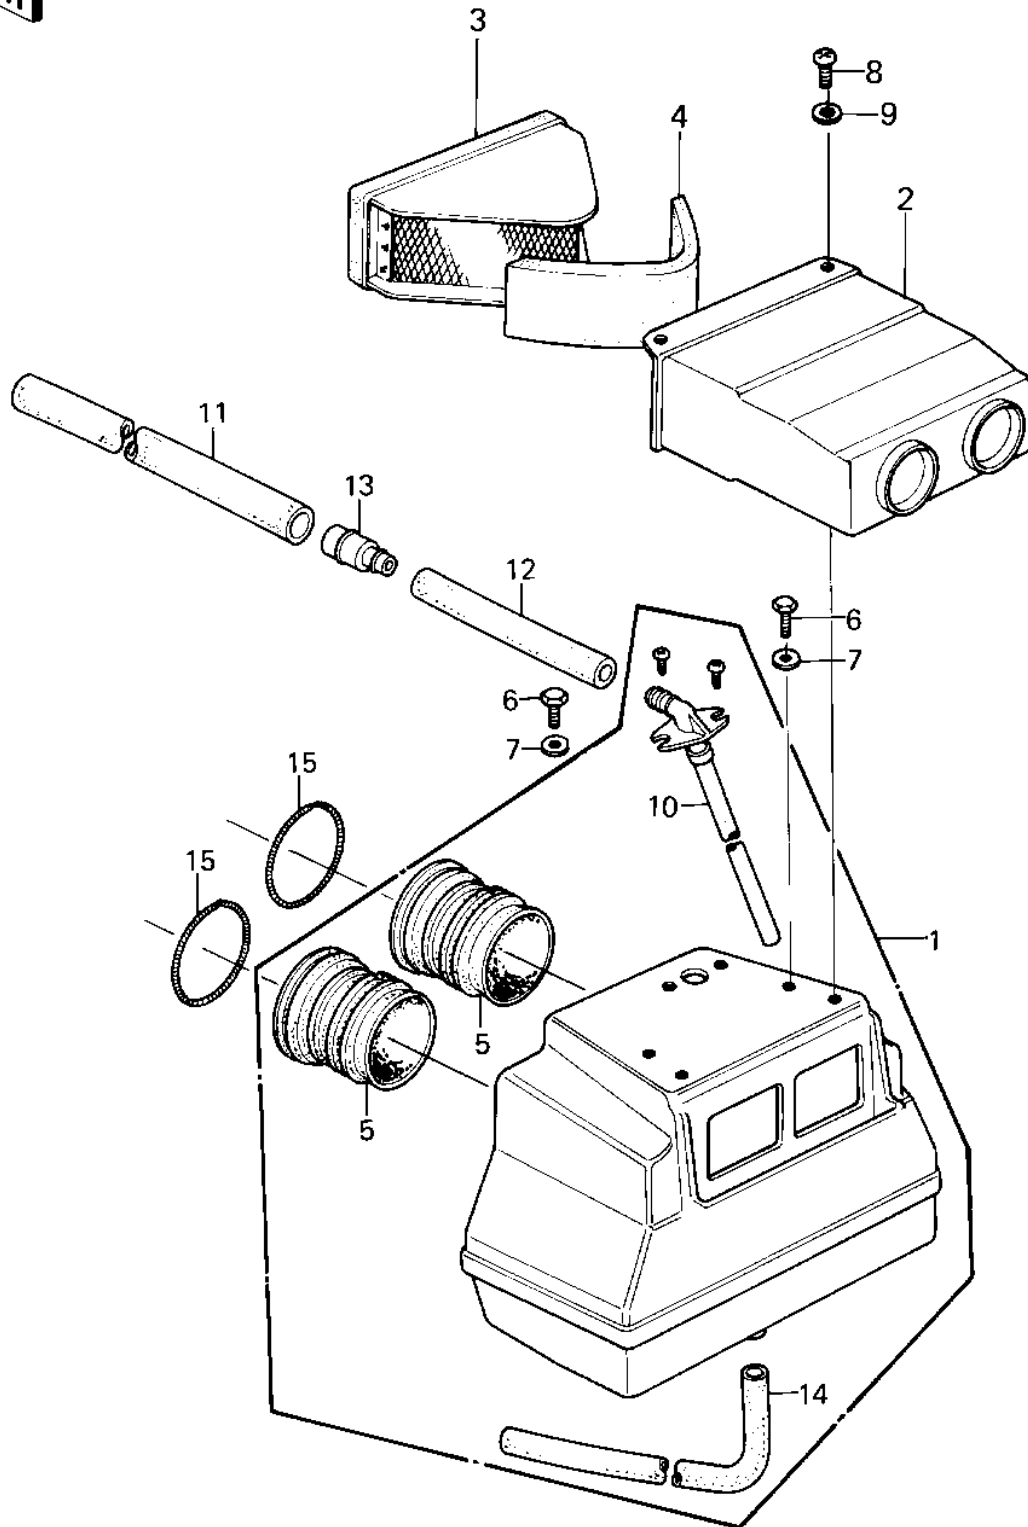

1980 LTD Belt

PARTS DIAGRAM

AIR CLEANER ('80 D1)