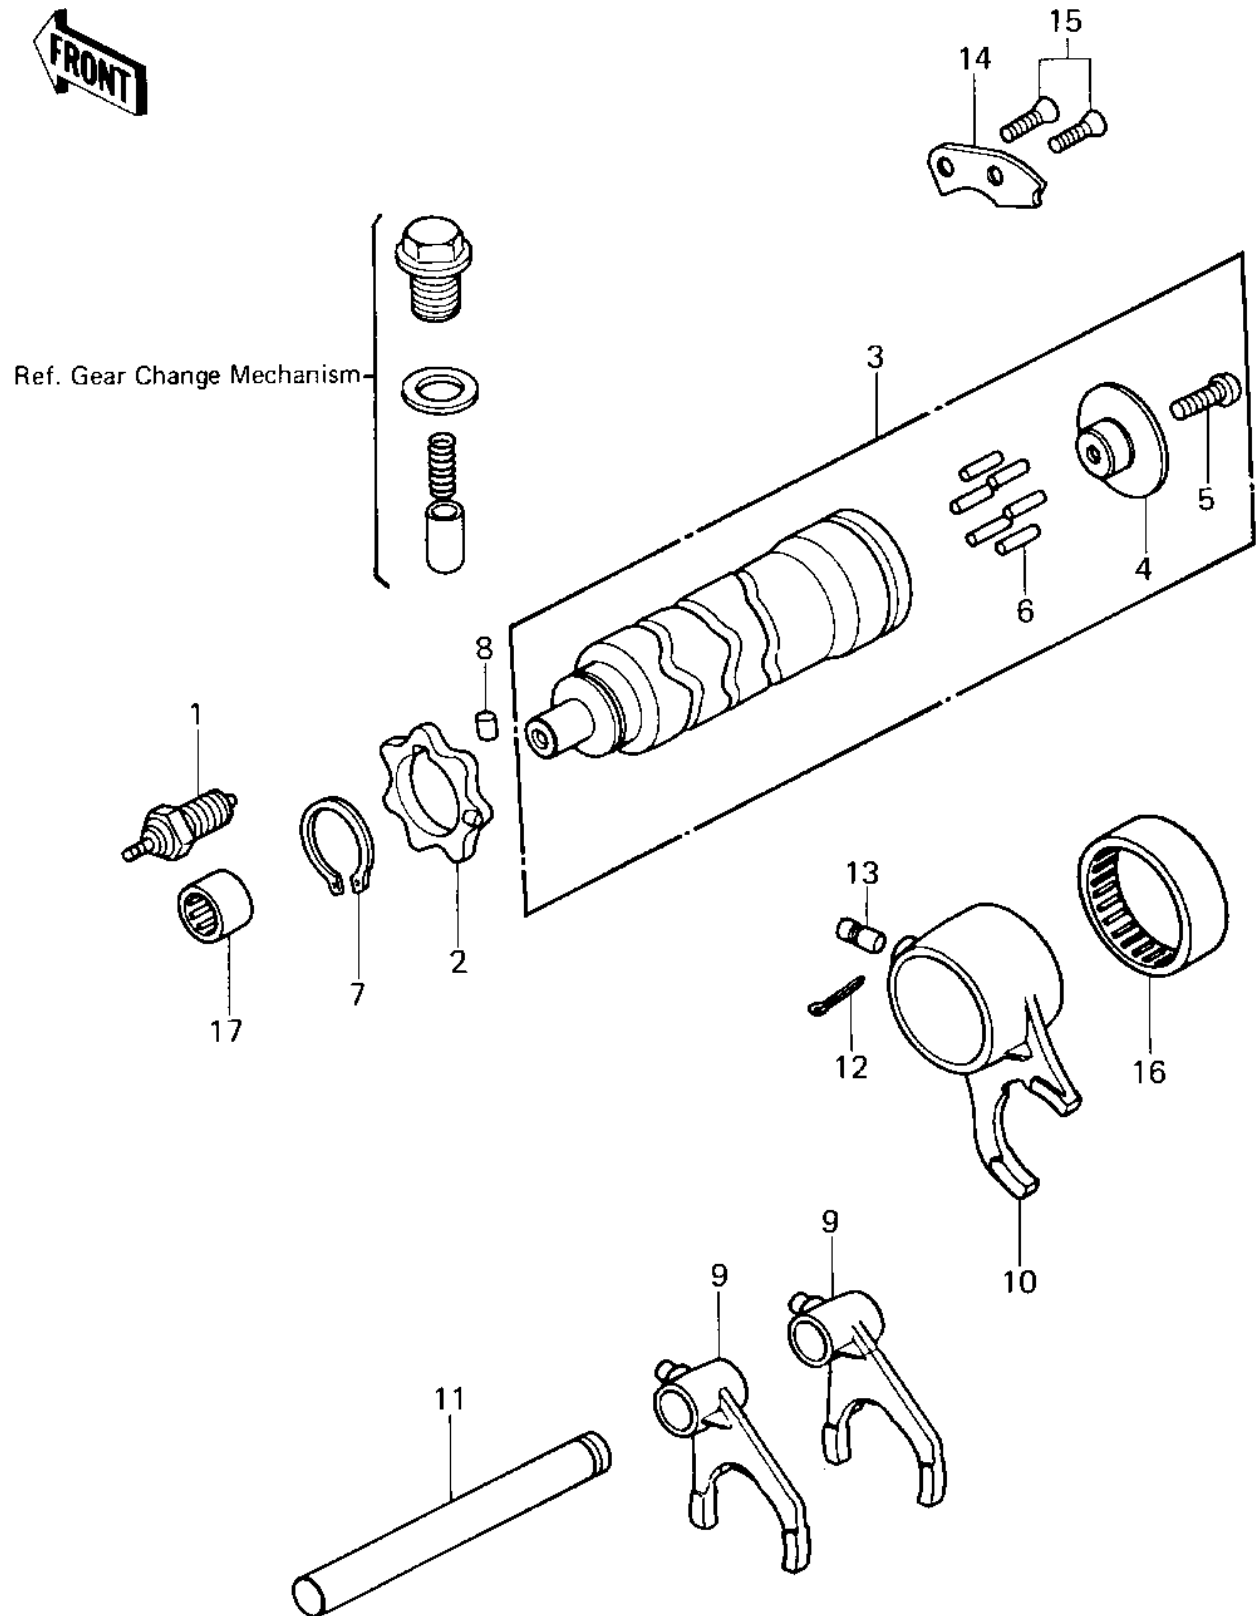

1980 LTD Belt

PARTS DIAGRAM

GEAR CHANGE DRUM & FORKS ('80 D1)

1980 LTD Belt

PARTS LIST

GEAR CHANGE DRUM & FORKS ('80 D1)

ITEM NAME	PART NUMBER	QUANTITY
SWITCH,NEUTRAL (Ref # 1)	13151-5002	1
CAM-CHANGE DRUM (Ref # 2)	13145-1058	1
DRUM ASSY,CHANGE (Ref # 3)	13239-1011	1
PLATE,SHIFT DRUM PIN (Ref # 4)	13142-016	1
SCREW PAN HEAD 6X14 (Ref # 5)	220B0614	1
PIN GEAR CHANGE DRUM (Ref # 6)	92042-014	6
CIRCLIP,30MM (Ref # 7)	480J3000	1
PIN-DOWEL,4X6 (Ref # 8)	610A0406	2
FORK-SHIFT,1,4&2,3 (Ref # 9)	13140-1067	2
FORK-SHIFT,5TH&TOP (Ref # 10)	13140-1053	1
ROD,SHIFT (Ref # 11)	13209-022	1
PIN COTTER 3.0X20 (Ref # 12)	550D3020	1
DOWEL PIN,8X18 (Ref # 13)	92042-021	1
PLATE,SIFT DRM POSITN (Ref # 14)	14014-1001	1
SCREW,CSK,6X16 (Ref # 15)	92009-1007	2
BRG,NEDL,37BTM4312 (Ref # 16)	92046-051	1
BEARING,NEEDLE,HK1210 (Ref # 17)	92046-1010	1