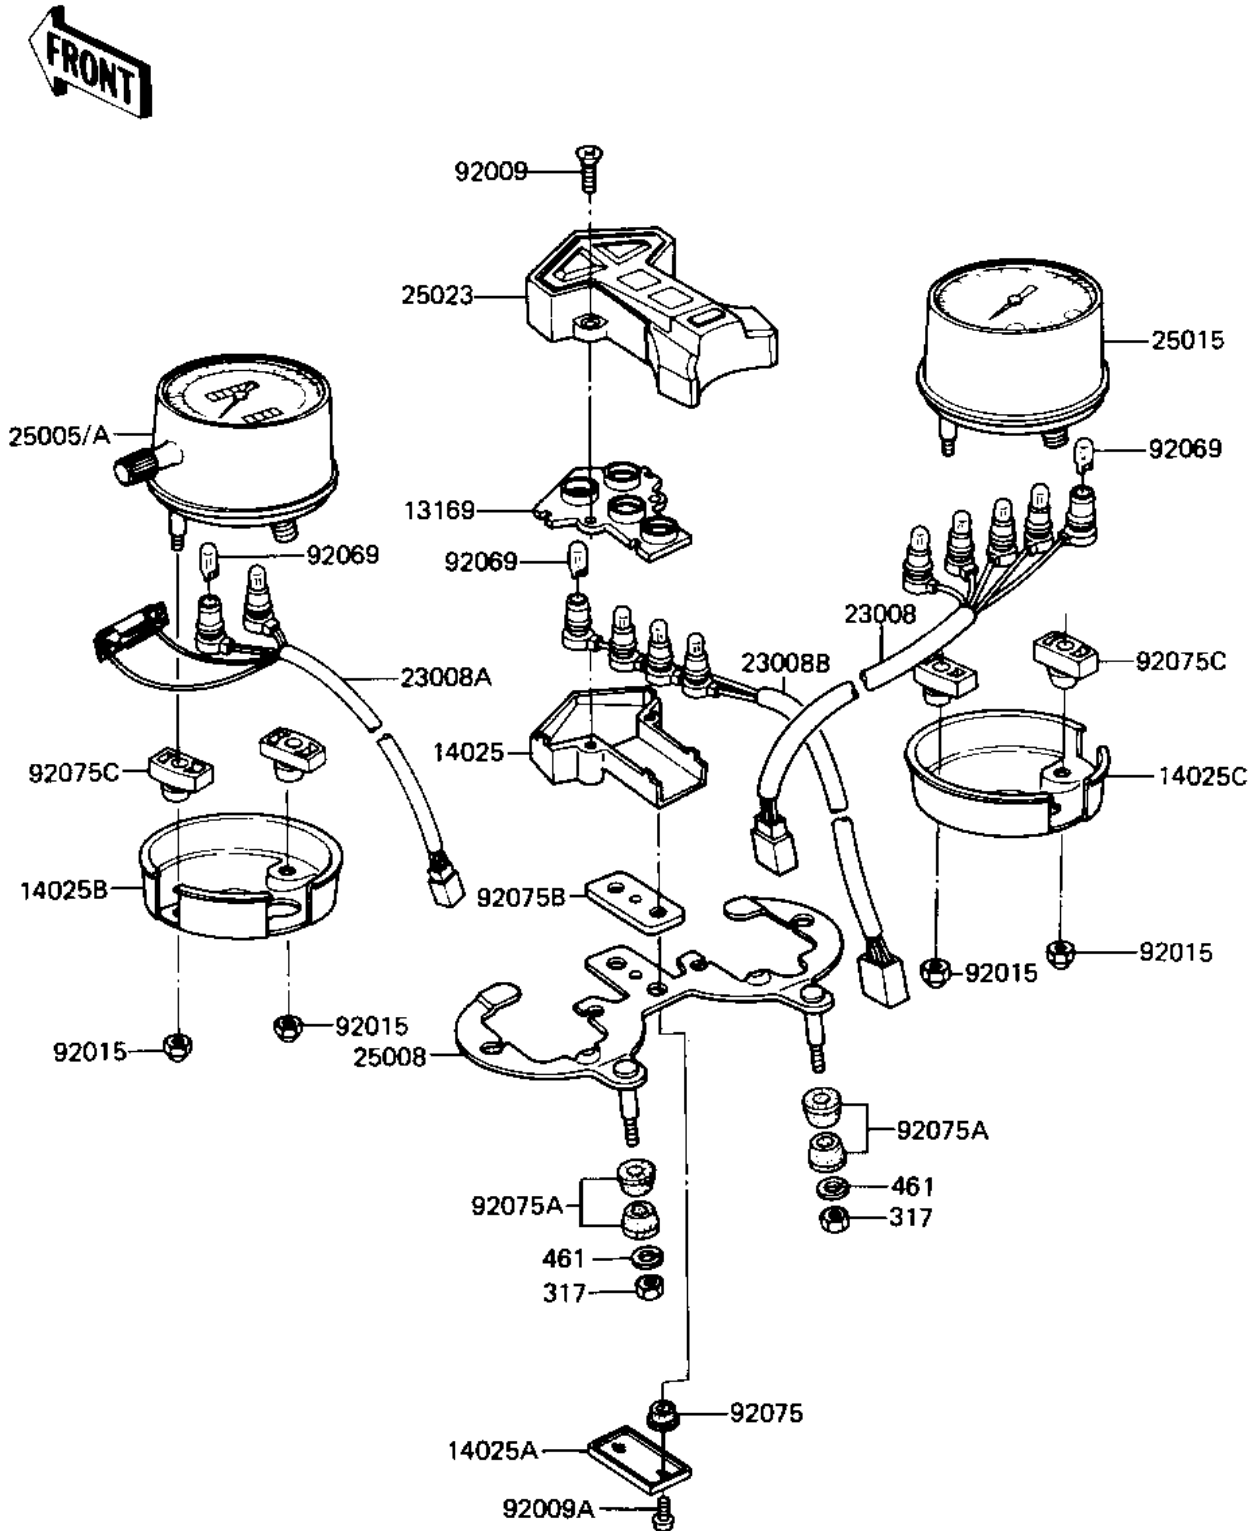

1982 LTD

PARTS DIAGRAM

METERS ('82-'83 C3/C4)

F2530-0072

1982 LTD

PARTS LIST

METERS ('82-'83 C3/C4)

Kawasaki

Let the Good Times Roll®

ITEM NAME

PART NUMBER

QUANTITY
