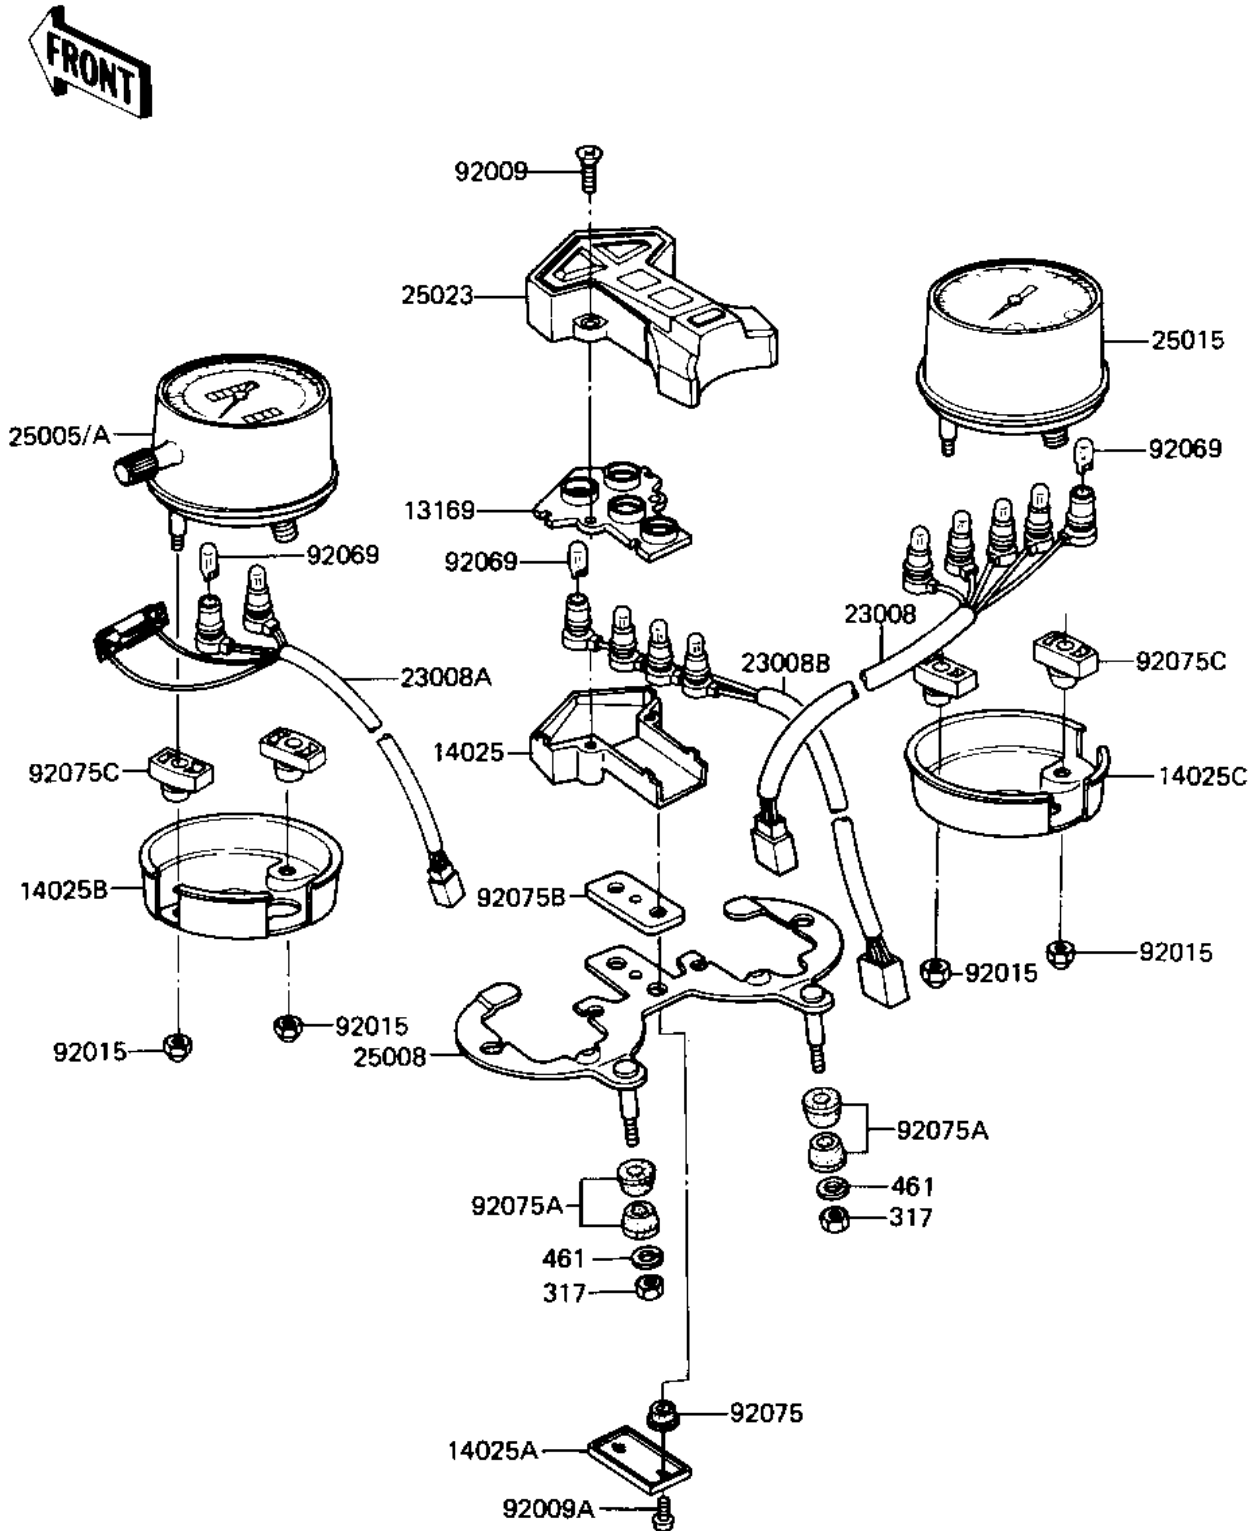

1983 LTD

PARTS DIAGRAM

METERS ('82-'83 C3/C4)

F2530-0072

1983 LTD

PARTS LIST

METERS ('82-'83 C3/C4)

Kawasaki

Let the Good Times Roll®

ITEM NAME

PART NUMBER

QUANTITY
