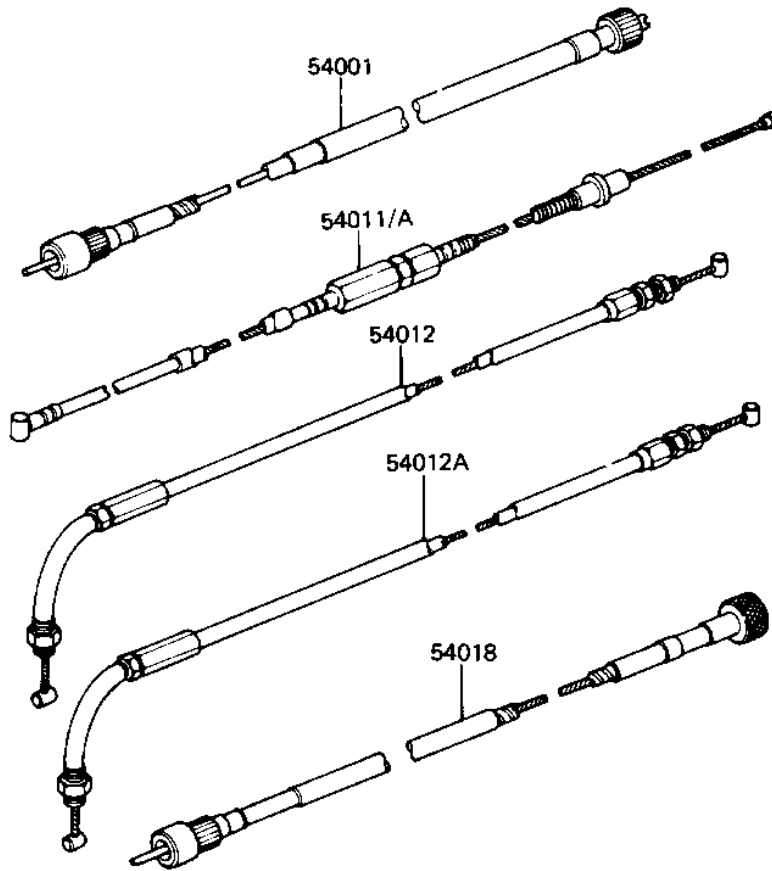

1983 LTD

PARTS DIAGRAM

CABLES ('82-'83 C3/C4)

F2540-0041

1983 LTD

PARTS LIST

CABLES ('82-'83 C3/C4)

Kawasaki

Let the Good Times Roll®

ITEM NAME

PART NUMBER

QUANTITY
