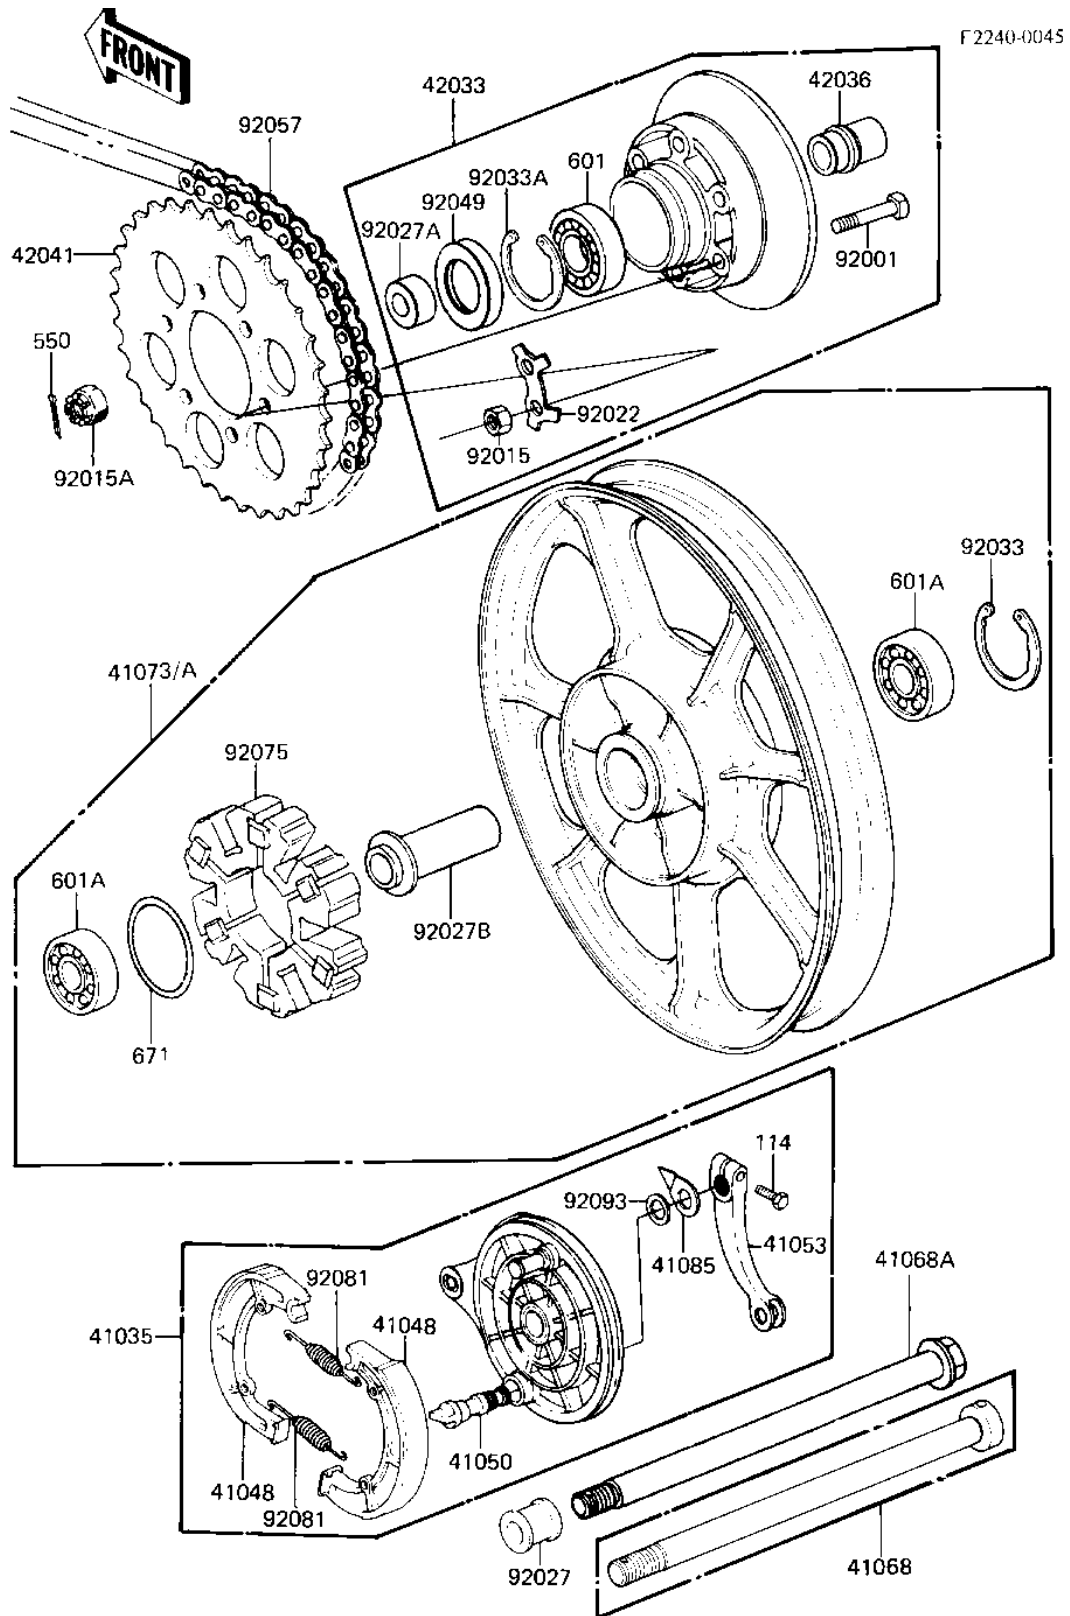

1983 LTD

PARTS DIAGRAM

REAR WHEEL/HUB/BRAKE/CHAIN ('82-'83 C3/C)

1983 LTD

PARTS LIST

REAR WHEEL/HUB/BRAKE/CHAIN ('82-'83 C3/C

ITEM NAME

PART NUMBER

QUANTITY
