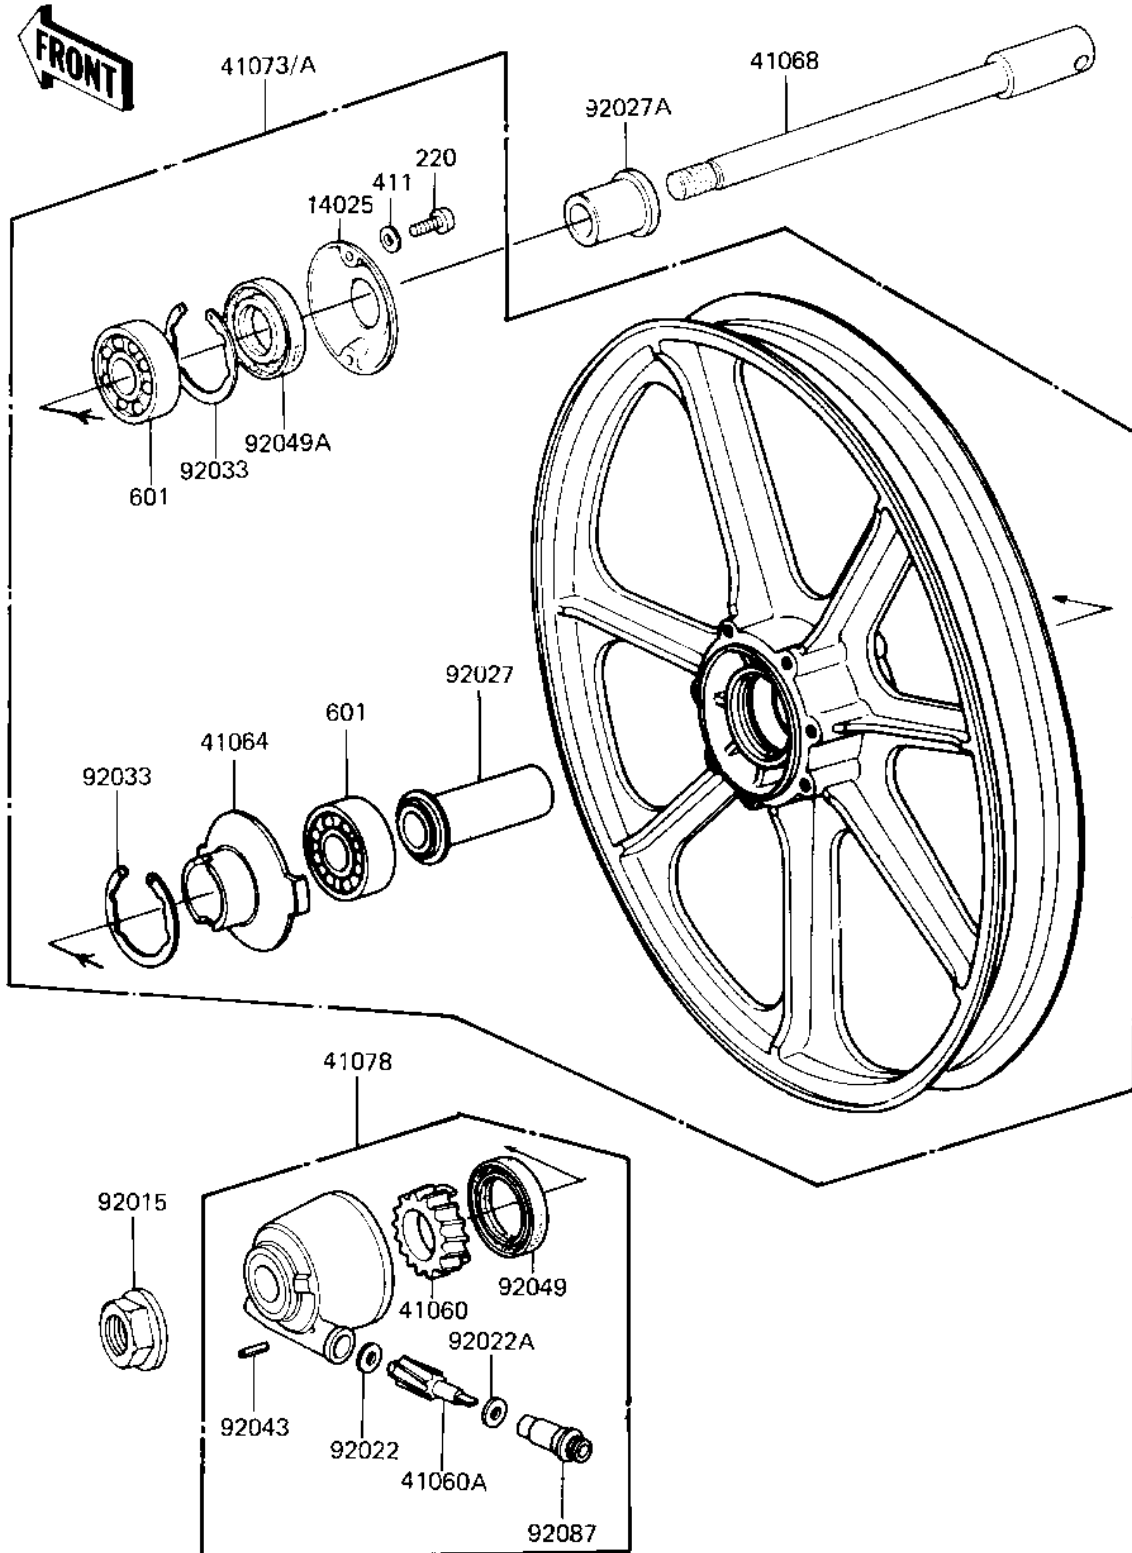

## PARTS DIAGRAM

### FRONT WHEELS/HUB ('82-'83 C3/C4)

F2230 0034

## PARTS LIST

### FRONT WHEELS/HUB ('82-'83 C3/C4)

**ITEM NAME**

**PART NUMBER**

**QUANTITY**

---