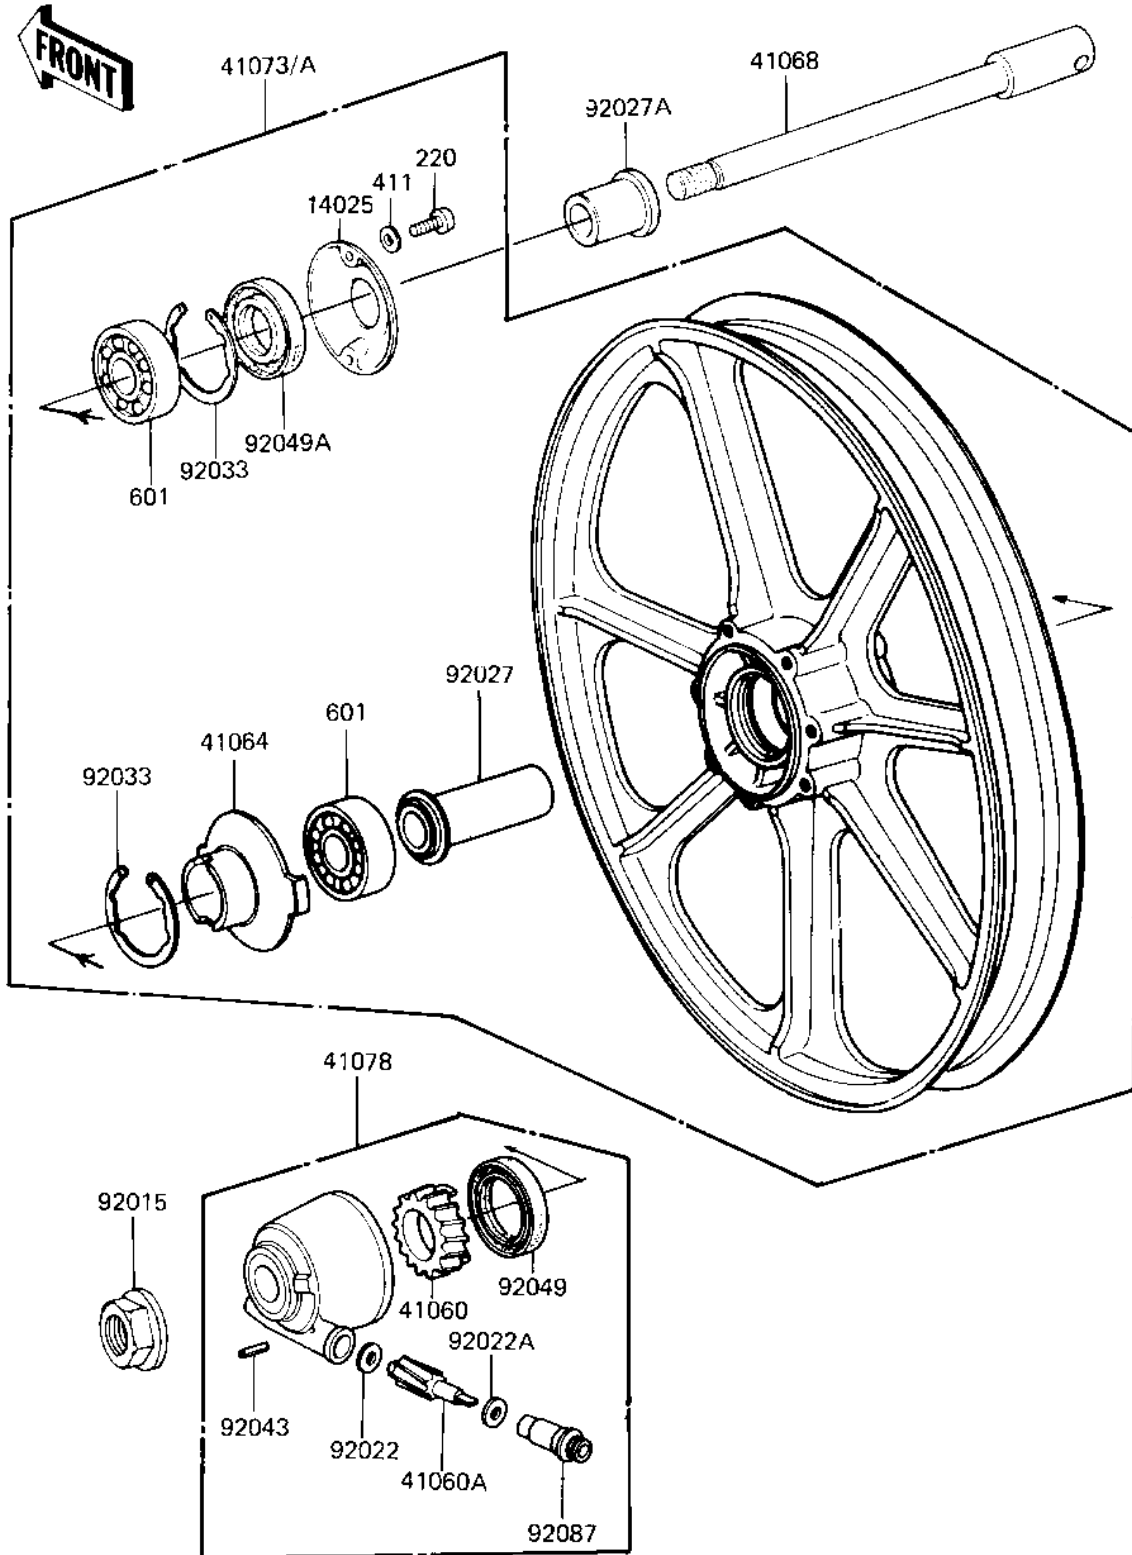

## PARTS DIAGRAM

### FRONT WHEELS/HUB ('82-'83 C3/C4)

F2230 0034

## PARTS LIST

### FRONT WHEELS/HUB ('82-'83 C3/C4)

**ITEM NAME**

**PART NUMBER**

**QUANTITY**

---