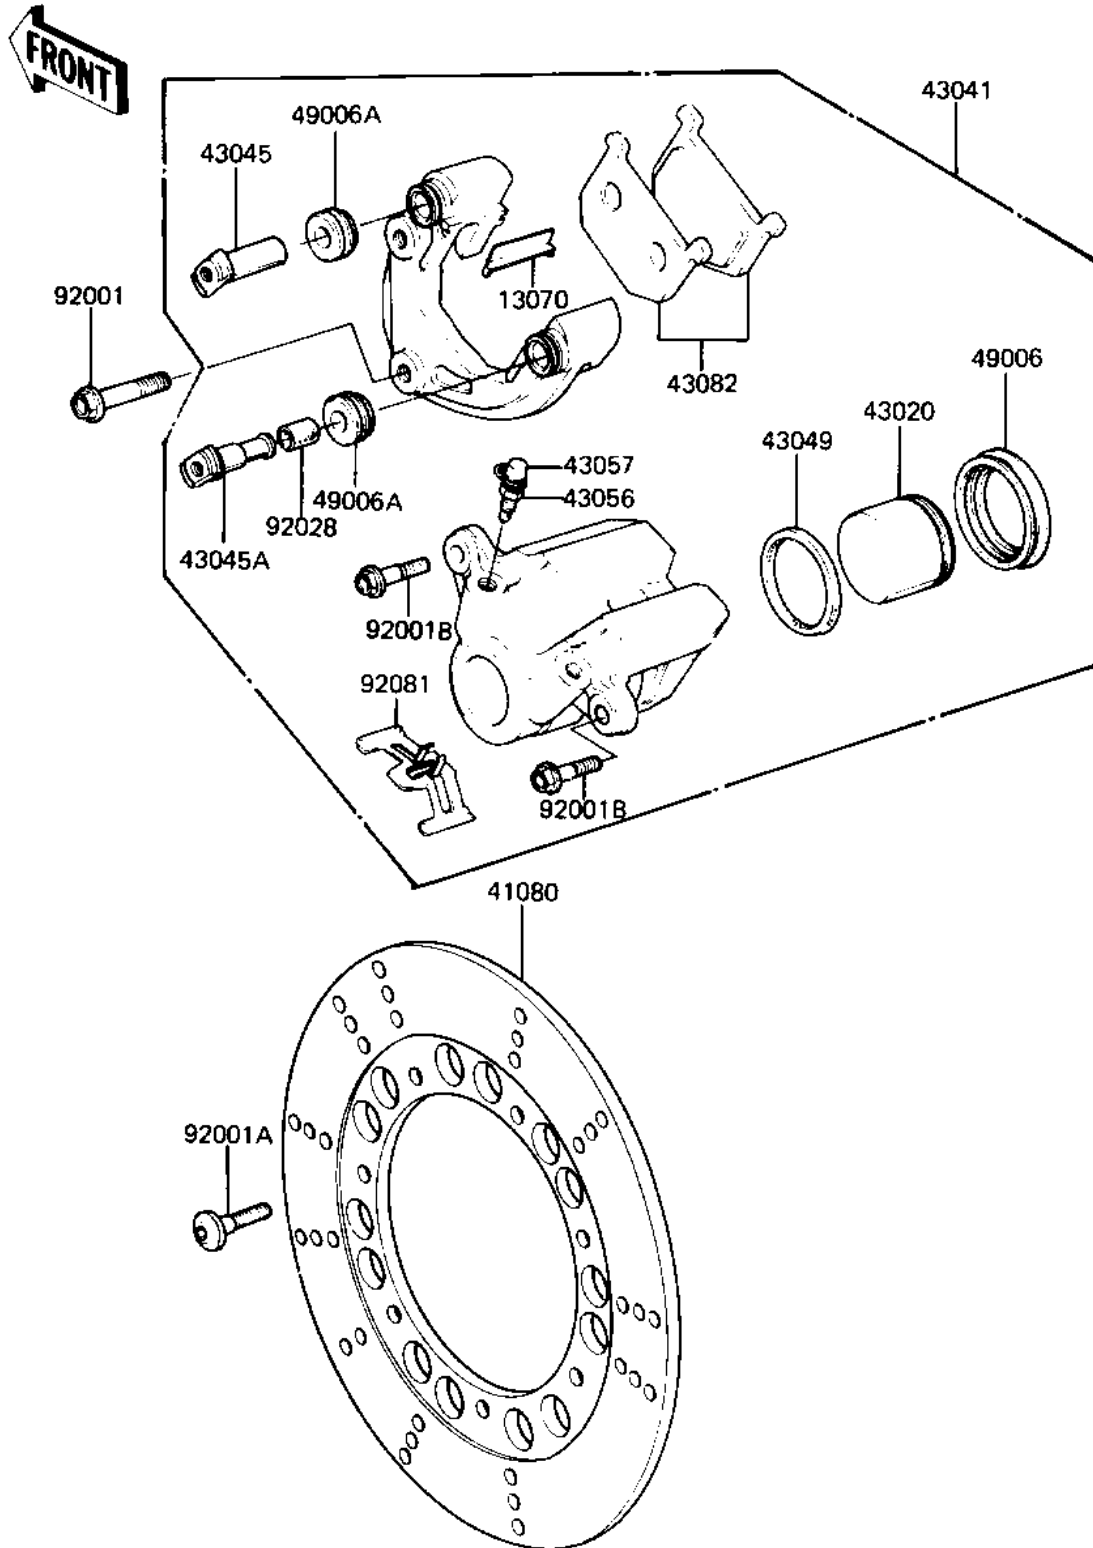

1982 LTD

PARTS DIAGRAM

FRONT BRAKE ('82-'83 C3/C4)

F2292-0021

1982 LTD

PARTS LIST

FRONT BRAKE ('82-'83 C3/C4)

ITEM NAME

PART NUMBER

QUANTITY
