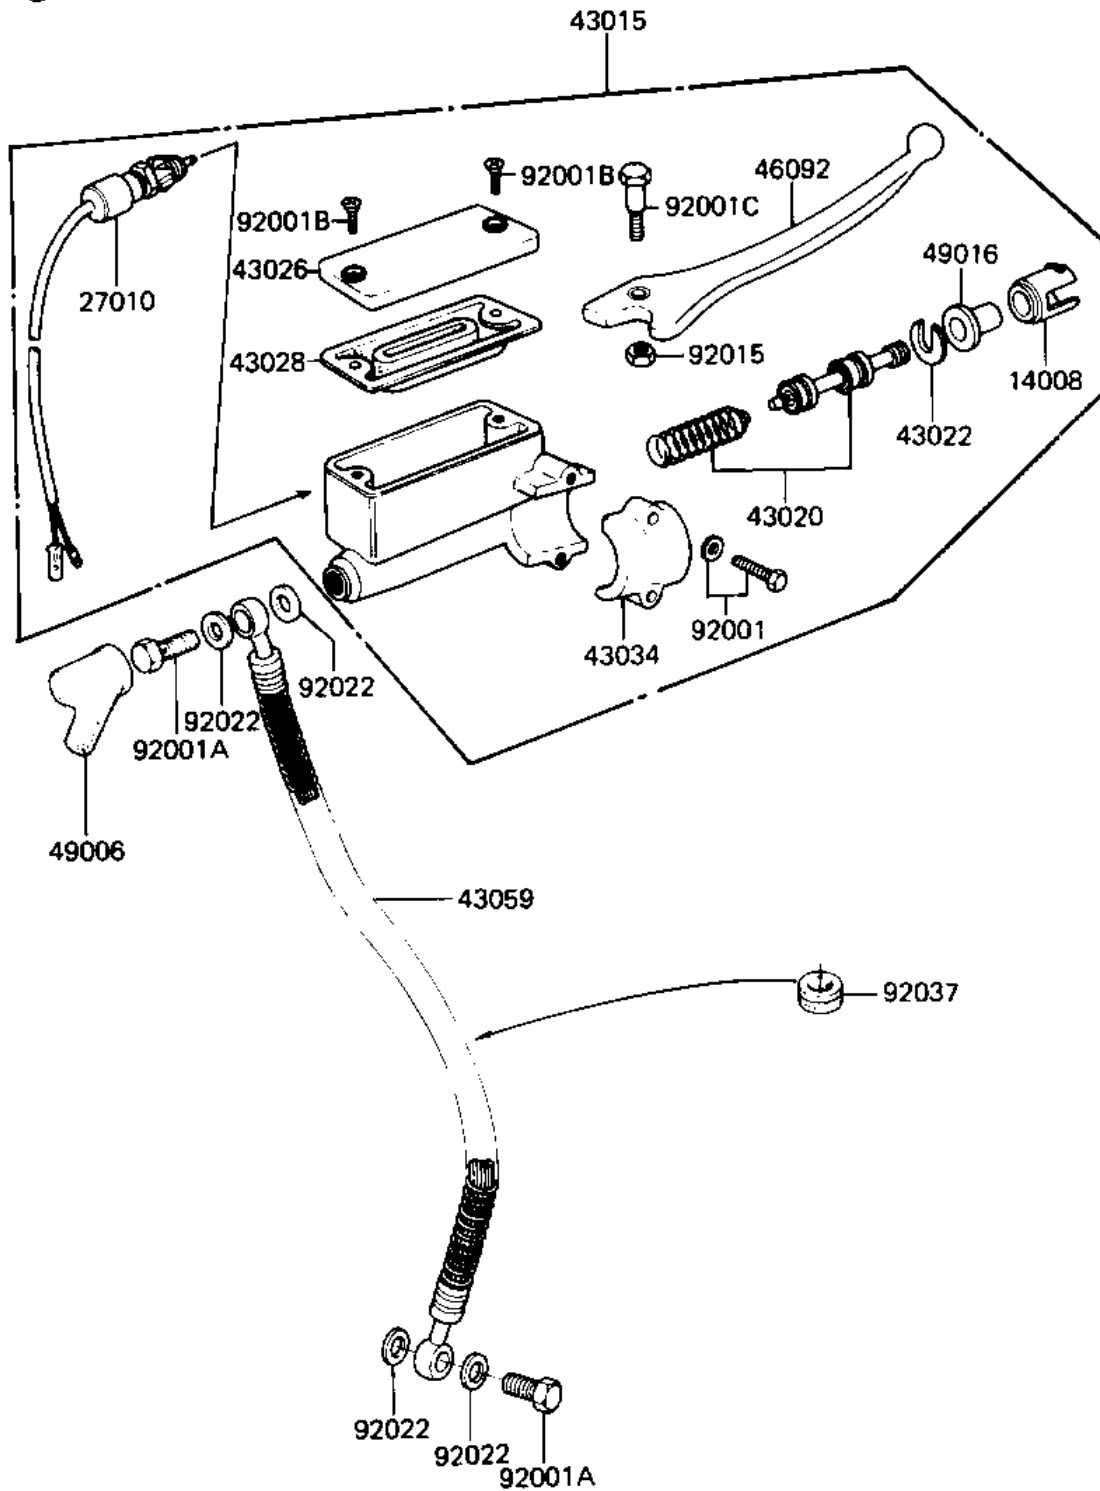

1983 LTD

PARTS DIAGRAM

FRONT MASTER CYLINDER ('82-'83 C3/C4)

F2291-0038

1983 LTD

PARTS LIST

FRONT MASTER CYLINDER ('82-'83 C3/C4)

ITEM NAME

PART NUMBER

QUANTITY
