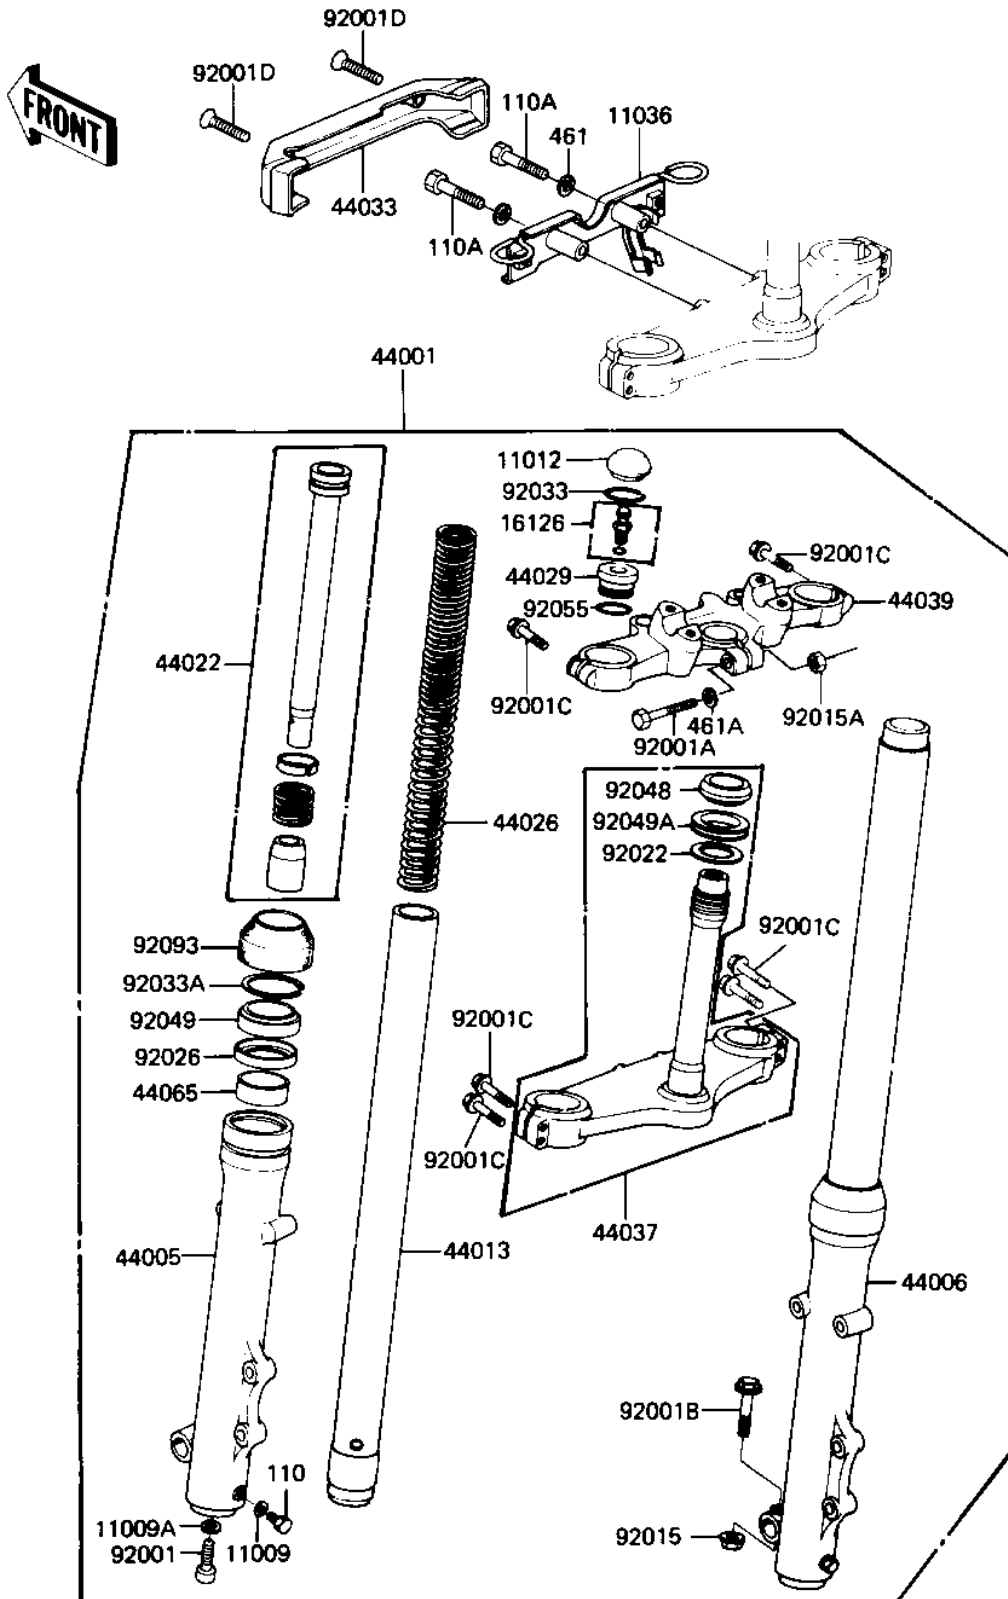

1983 LTD

PARTS DIAGRAM

FRONT FORK (KZ550-C3)

F2340-0059

1983 LTD

PARTS LIST

FRONT FORK (KZ550-C3)

Kawasaki

Let the Good Times Roll®

ITEM NAME

PART NUMBER

QUANTITY
