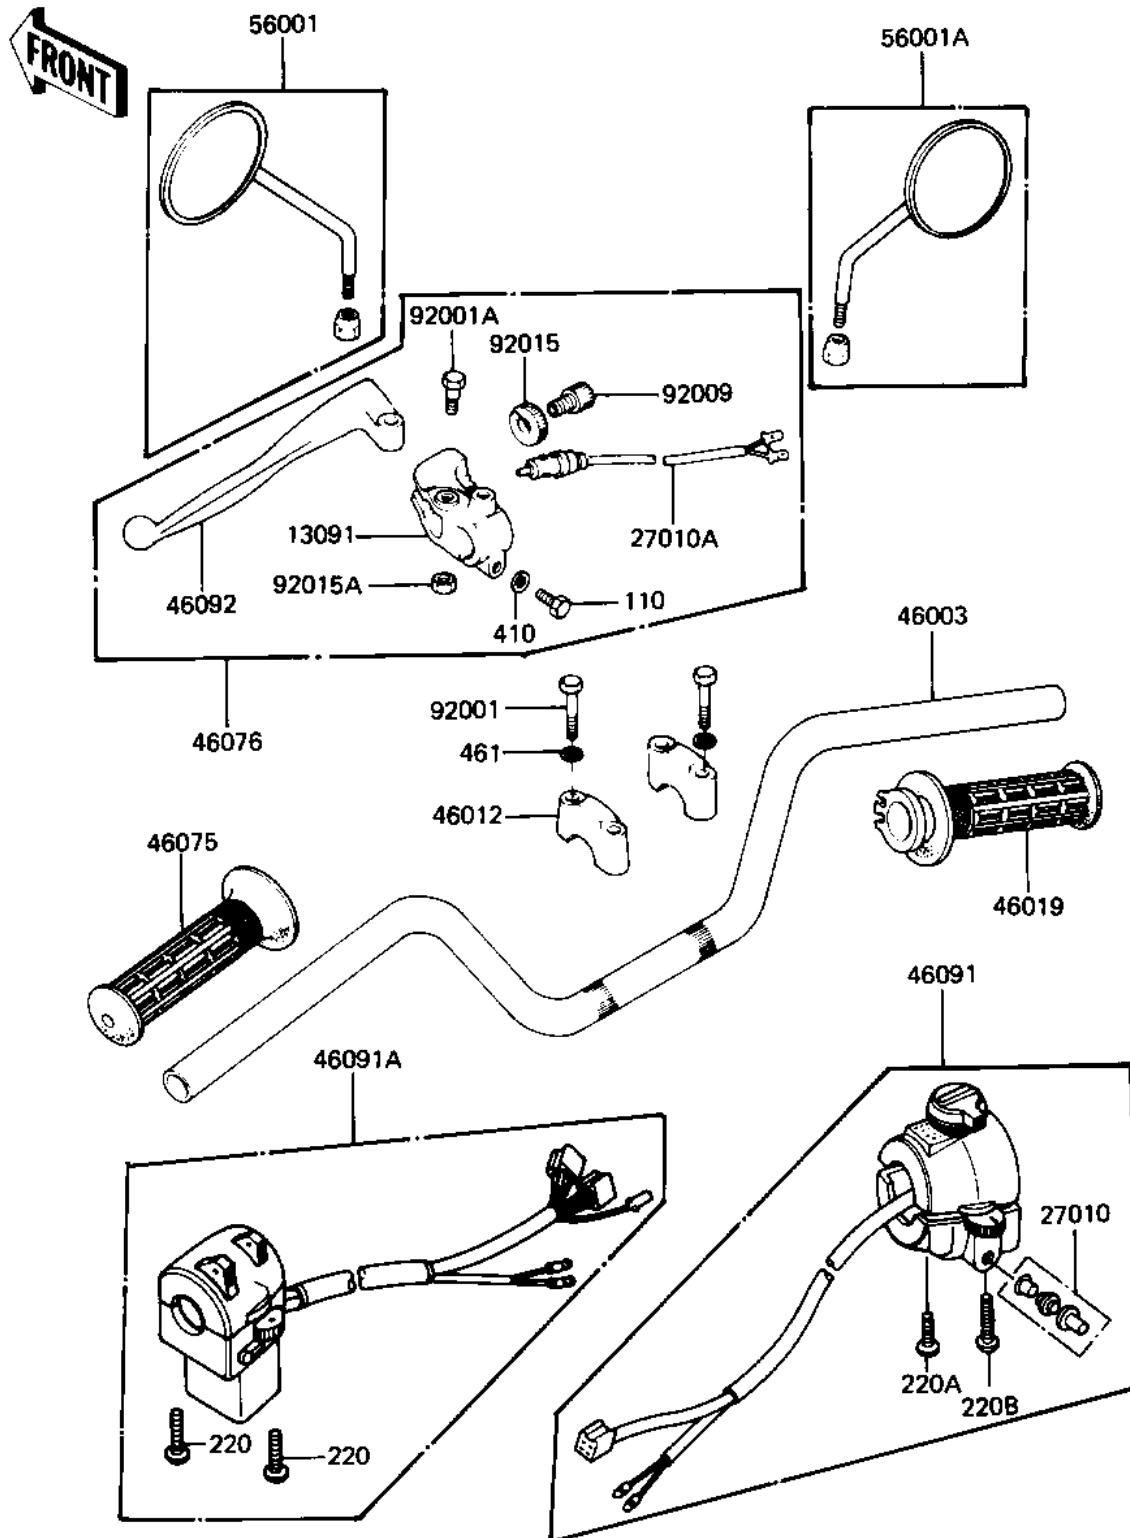

1983 LTD

PARTS DIAGRAM

HANDLEBAR ('82-'83 C3/C4)

F2310-0077

1983 LTD

PARTS LIST

HANDLEBAR ('82-'83 C3/C4)

Kawasaki

Let the Good Times Roll®

ITEM NAME

PART NUMBER

QUANTITY
