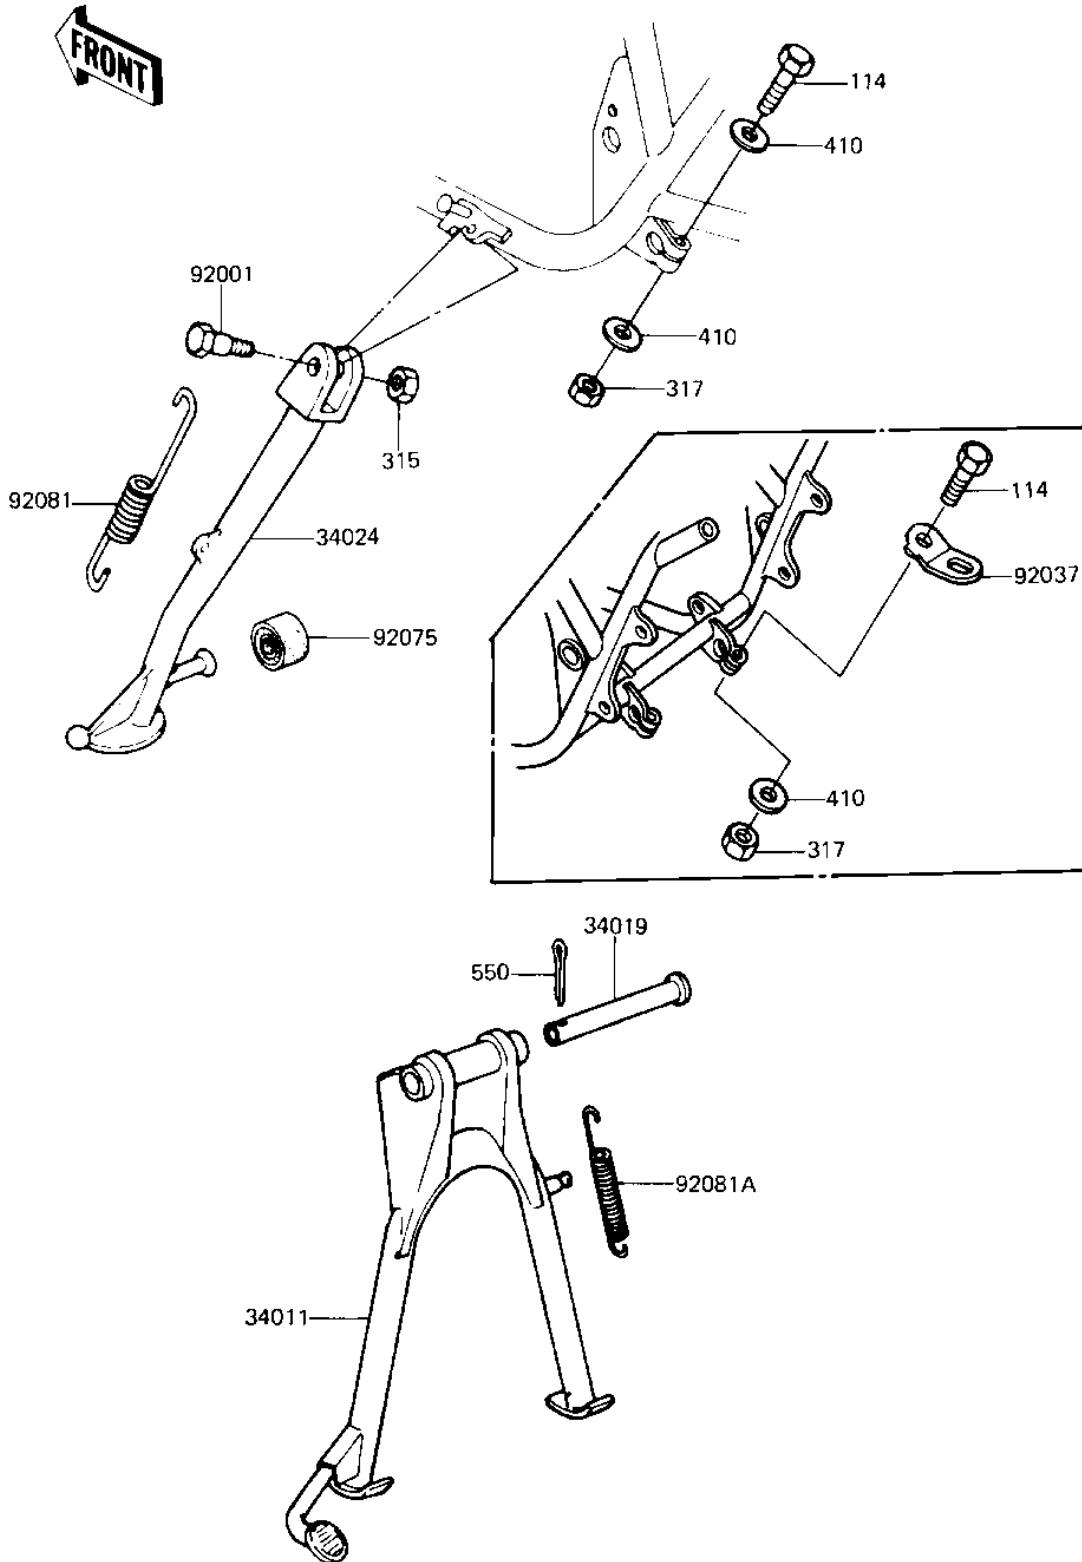

1982 LTD

PARTS DIAGRAM

STANDS ('82-'83 C3/C4)

F2190-0038

1982 LTD

PARTS LIST

STANDS ('82-'83 C3/C4)

Kawasaki

Let the Good Times Roll®

ITEM NAME

PART NUMBER

QUANTITY
