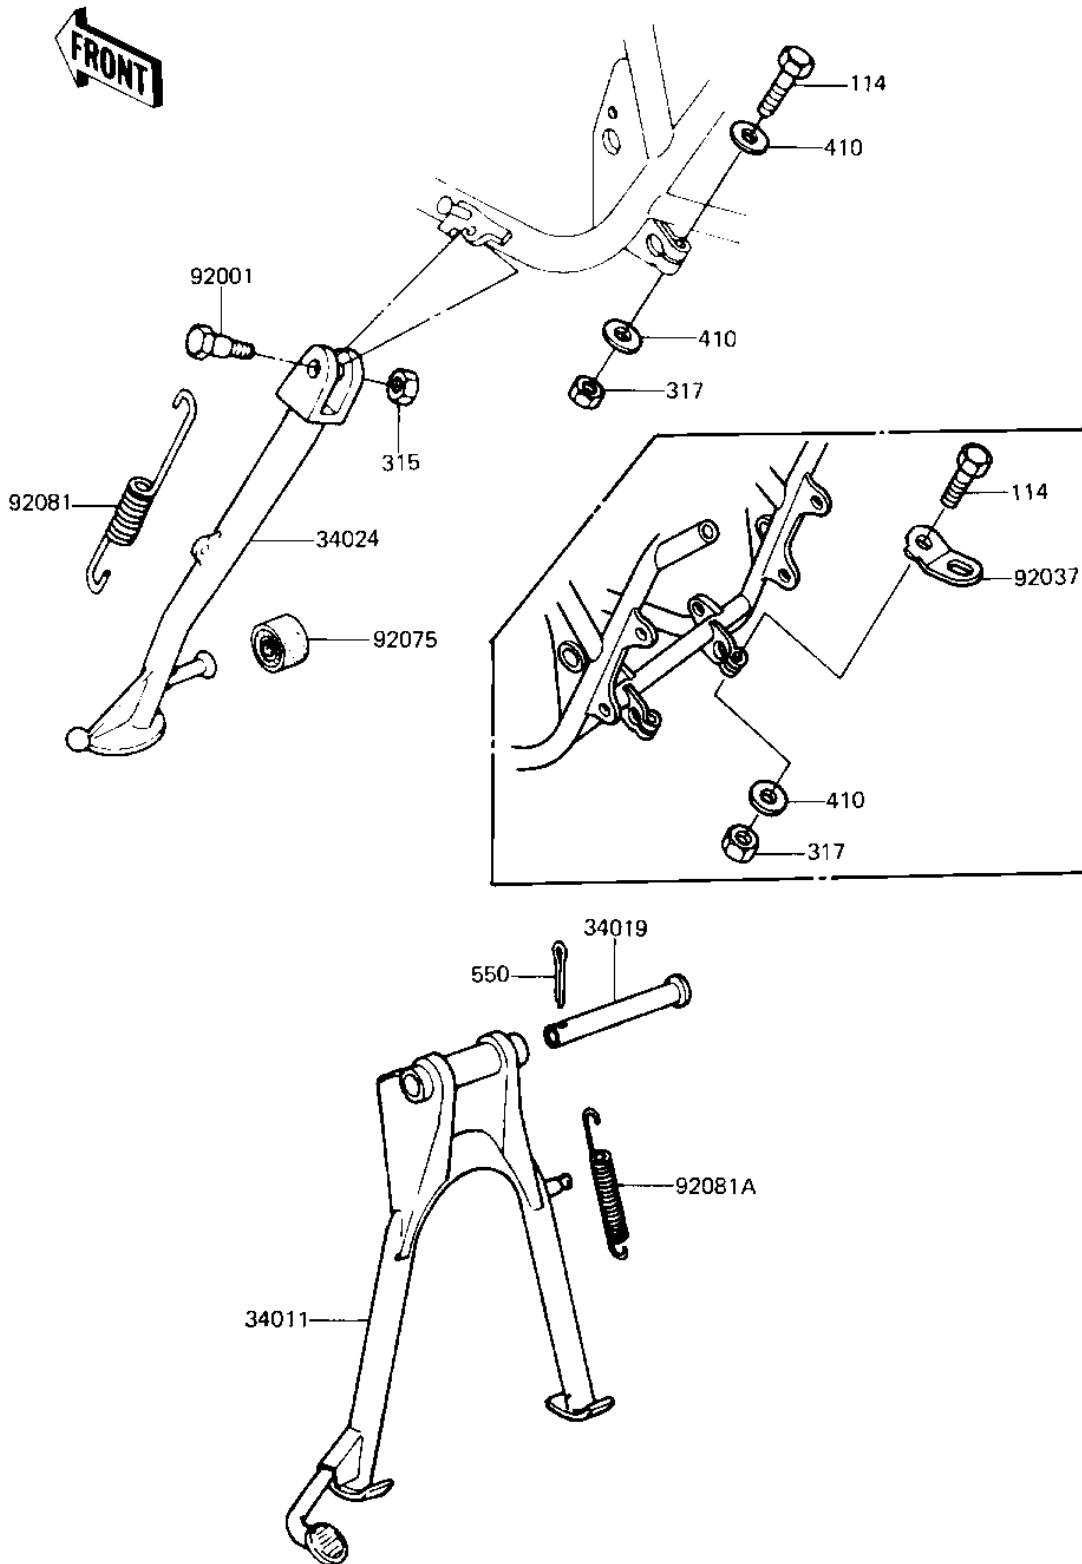

1983 LTD

PARTS DIAGRAM

STANDS ('82-'83 C3/C4)

F2190-0038

1983 LTD

PARTS LIST

STANDS ('82-'83 C3/C4)

Kawasaki

Let the Good Times Roll®

ITEM NAME

PART NUMBER

QUANTITY
