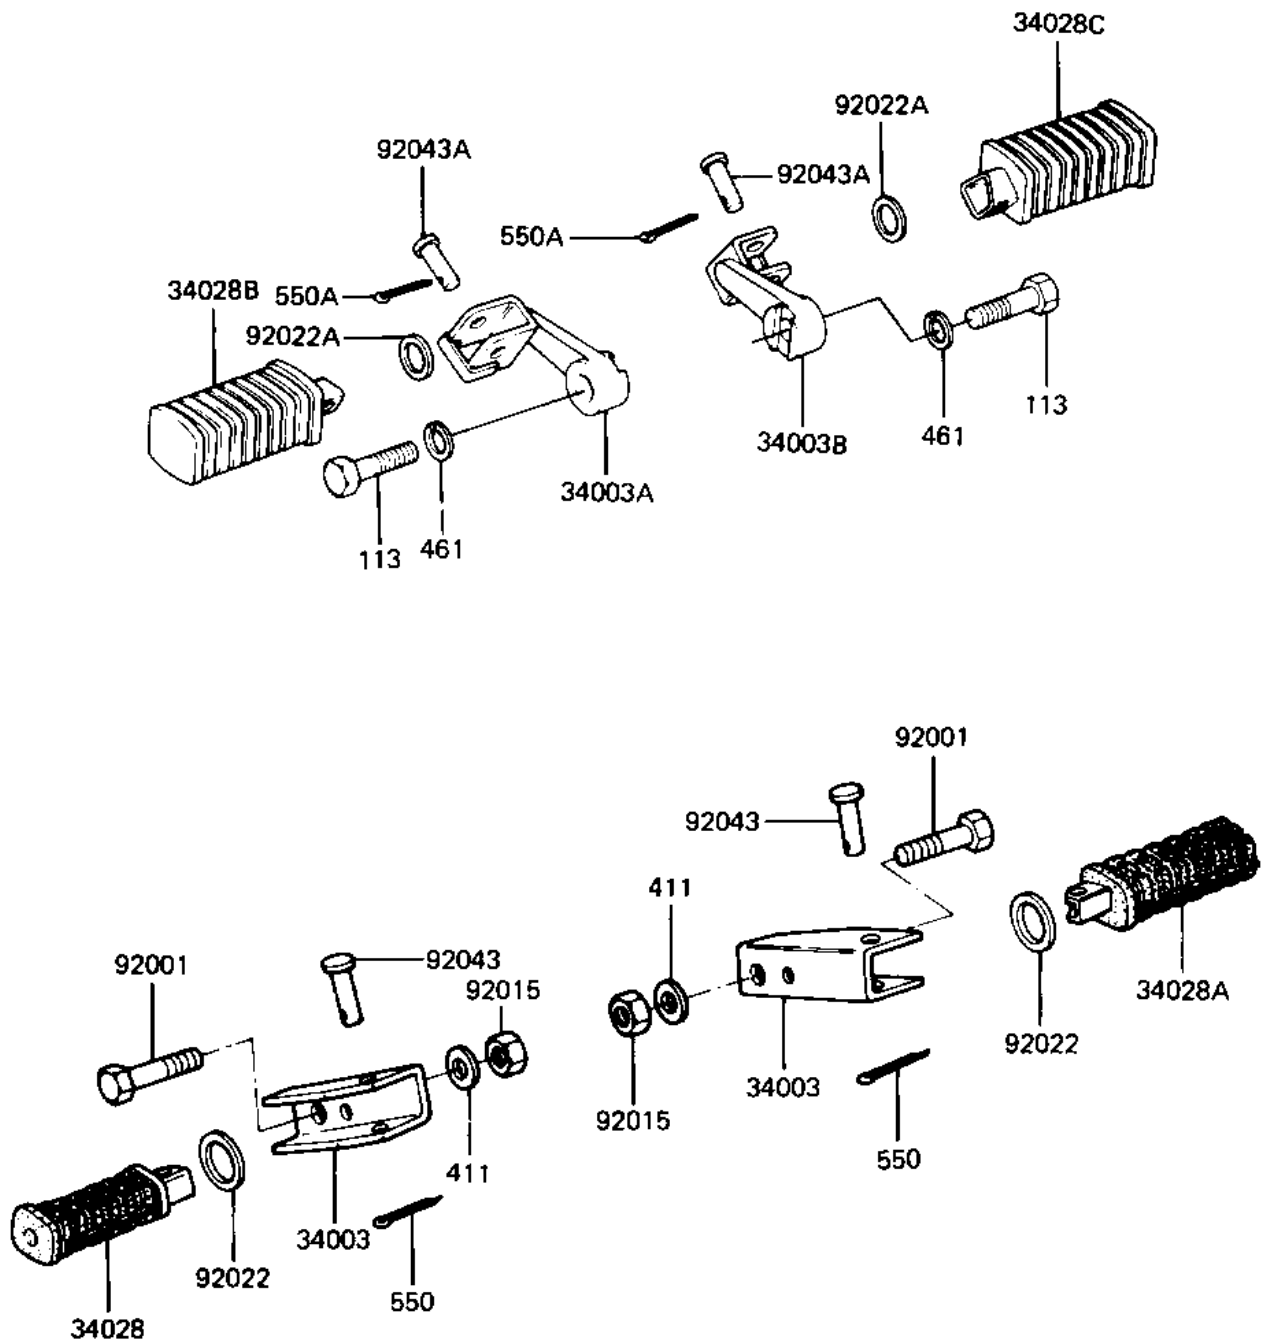

## PARTS DIAGRAM

### FOOTRESTS ('82-'83 C3/C4)

F2160-0013

## PARTS LIST

### FOOTRESTS ('82-'83 C3/C4)

**Kawasaki**

Let the Good Times Roll®

**ITEM NAME**

**PART NUMBER**

**QUANTITY**

---