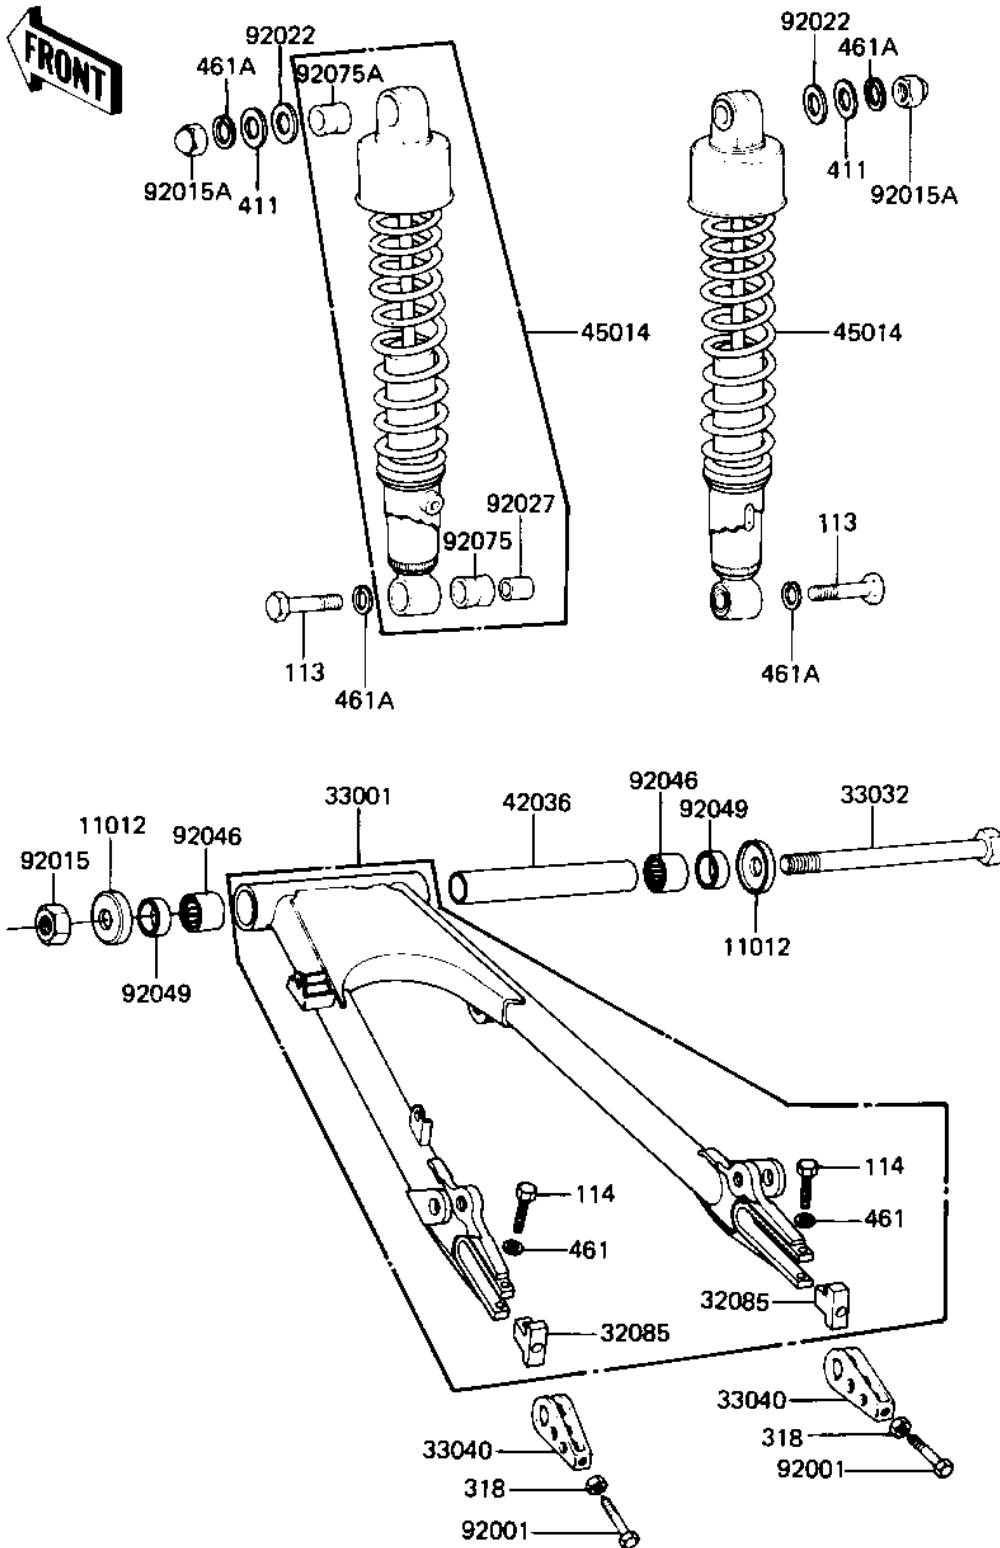

1983 LTD

PARTS DIAGRAM

SWING ARM/SHOCK ABSORBERS ('82-'83 C3/C4)

F2140-0053

1983 LTD

PARTS LIST

SWING ARM/SHOCK ABSORBERS ('82-'83 C3/C4)

ITEM NAME

PART NUMBER

QUANTITY
