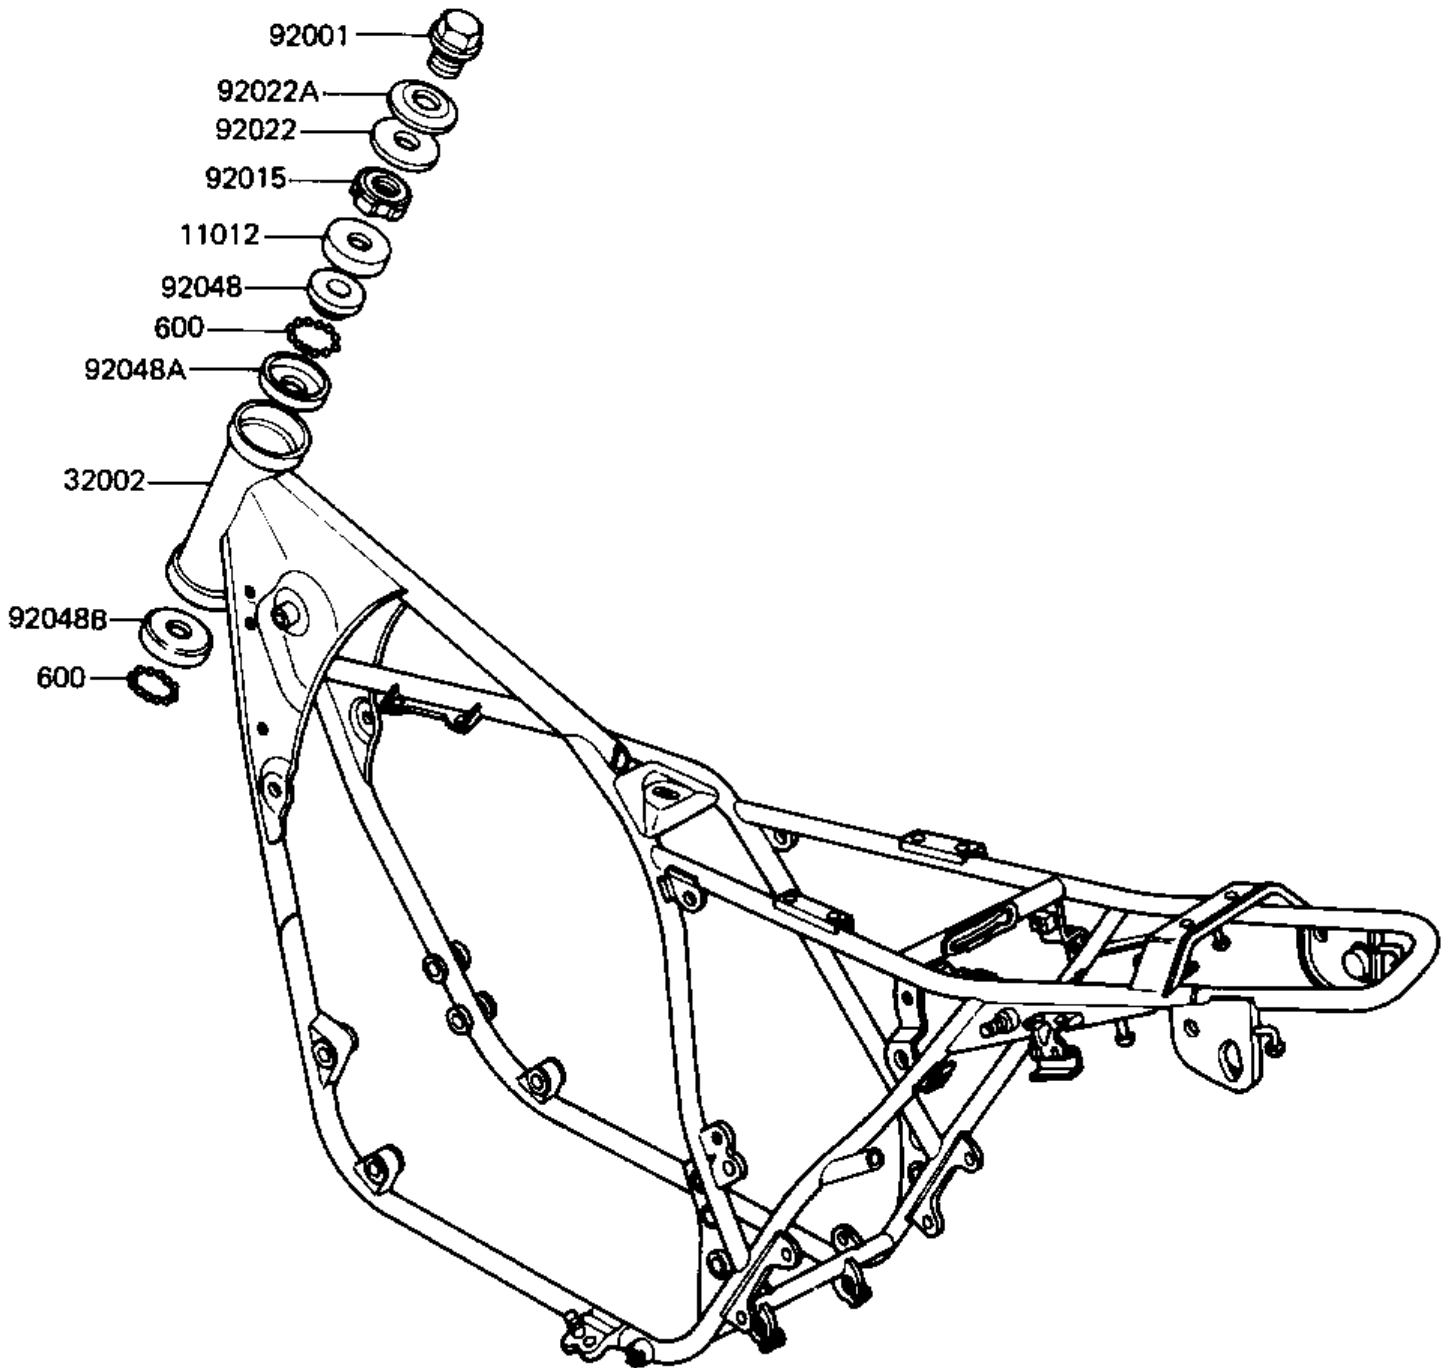

1982 LTD

PARTS DIAGRAM

FRAME ('82-'83 C3/C4)

F2120-0059

1982 LTD

PARTS LIST

FRAME ('82-'83 C3/C4)

Kawasaki

Let the Good Times Roll®

ITEM NAME

PART NUMBER

QUANTITY
