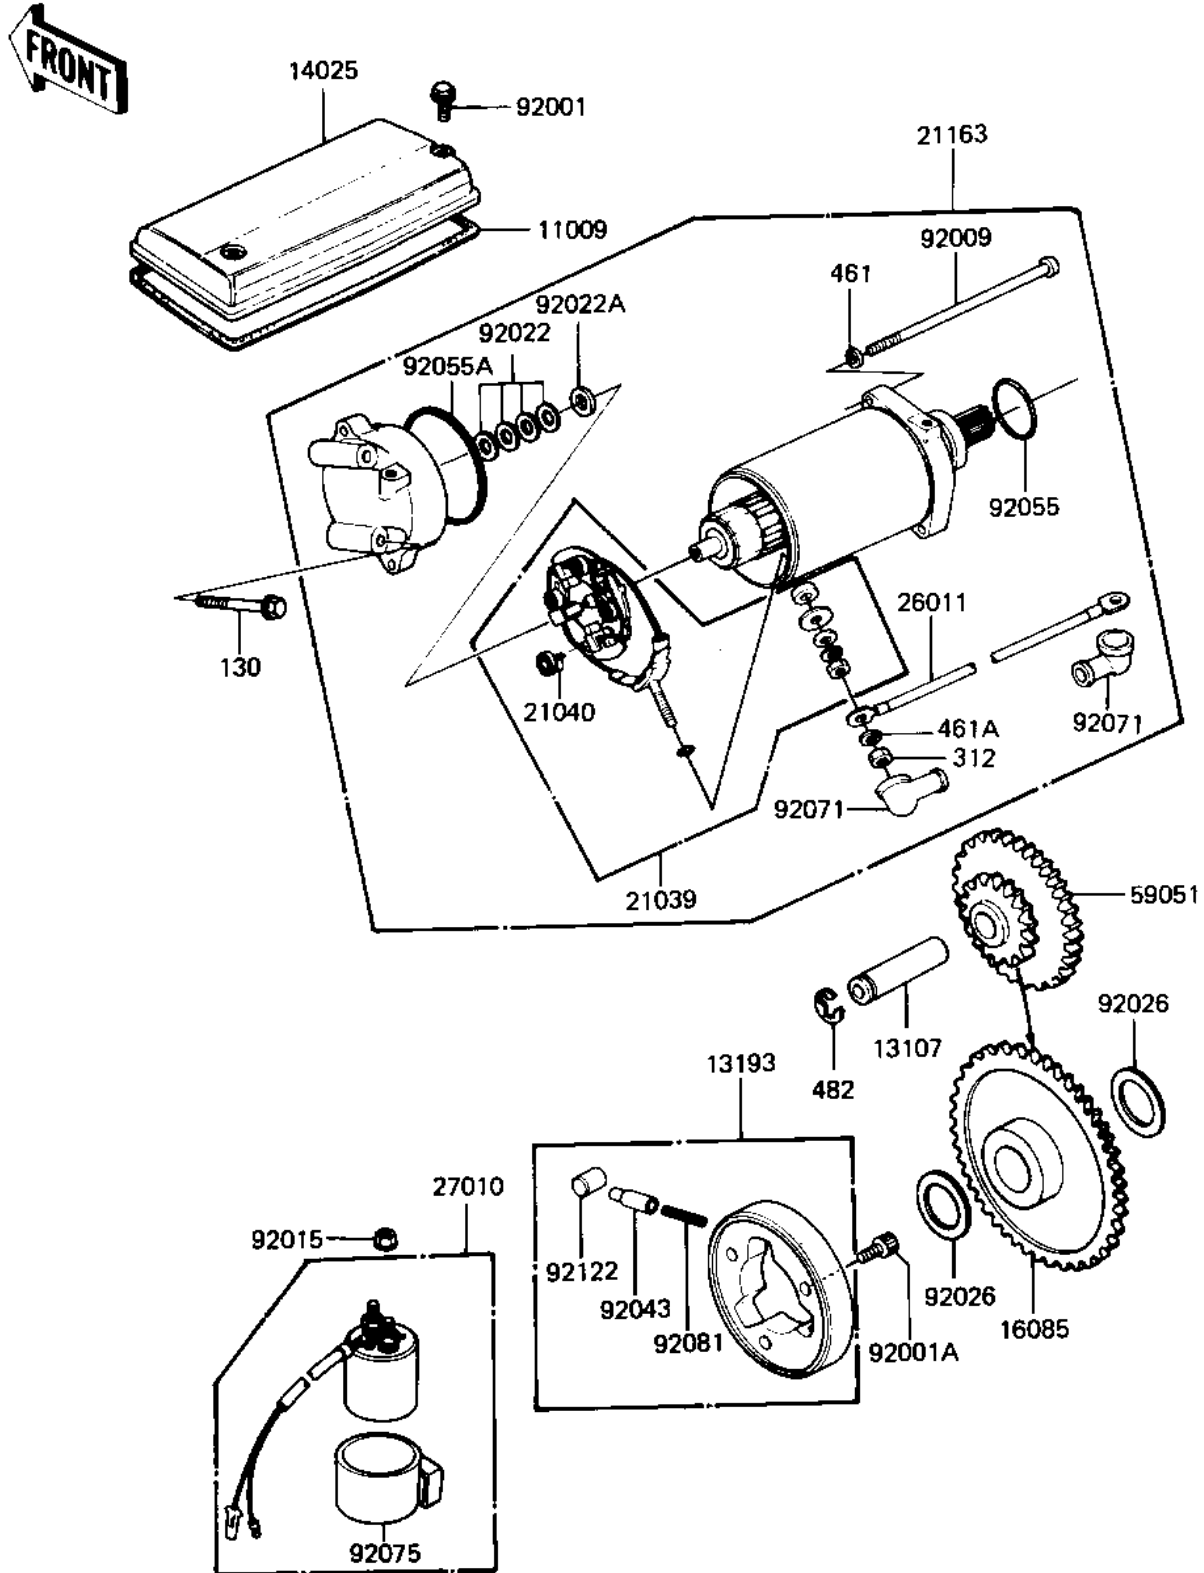

1983 LTD

PARTS DIAGRAM

STARTER MOTOR/STARTER CLUTCH ('82-'83 C3)

E1840-0007

1983 LTD

PARTS LIST

STARTER MOTOR/STARTER CLUTCH ('82-'83 C3

ITEM NAME

PART NUMBER

QUANTITY
