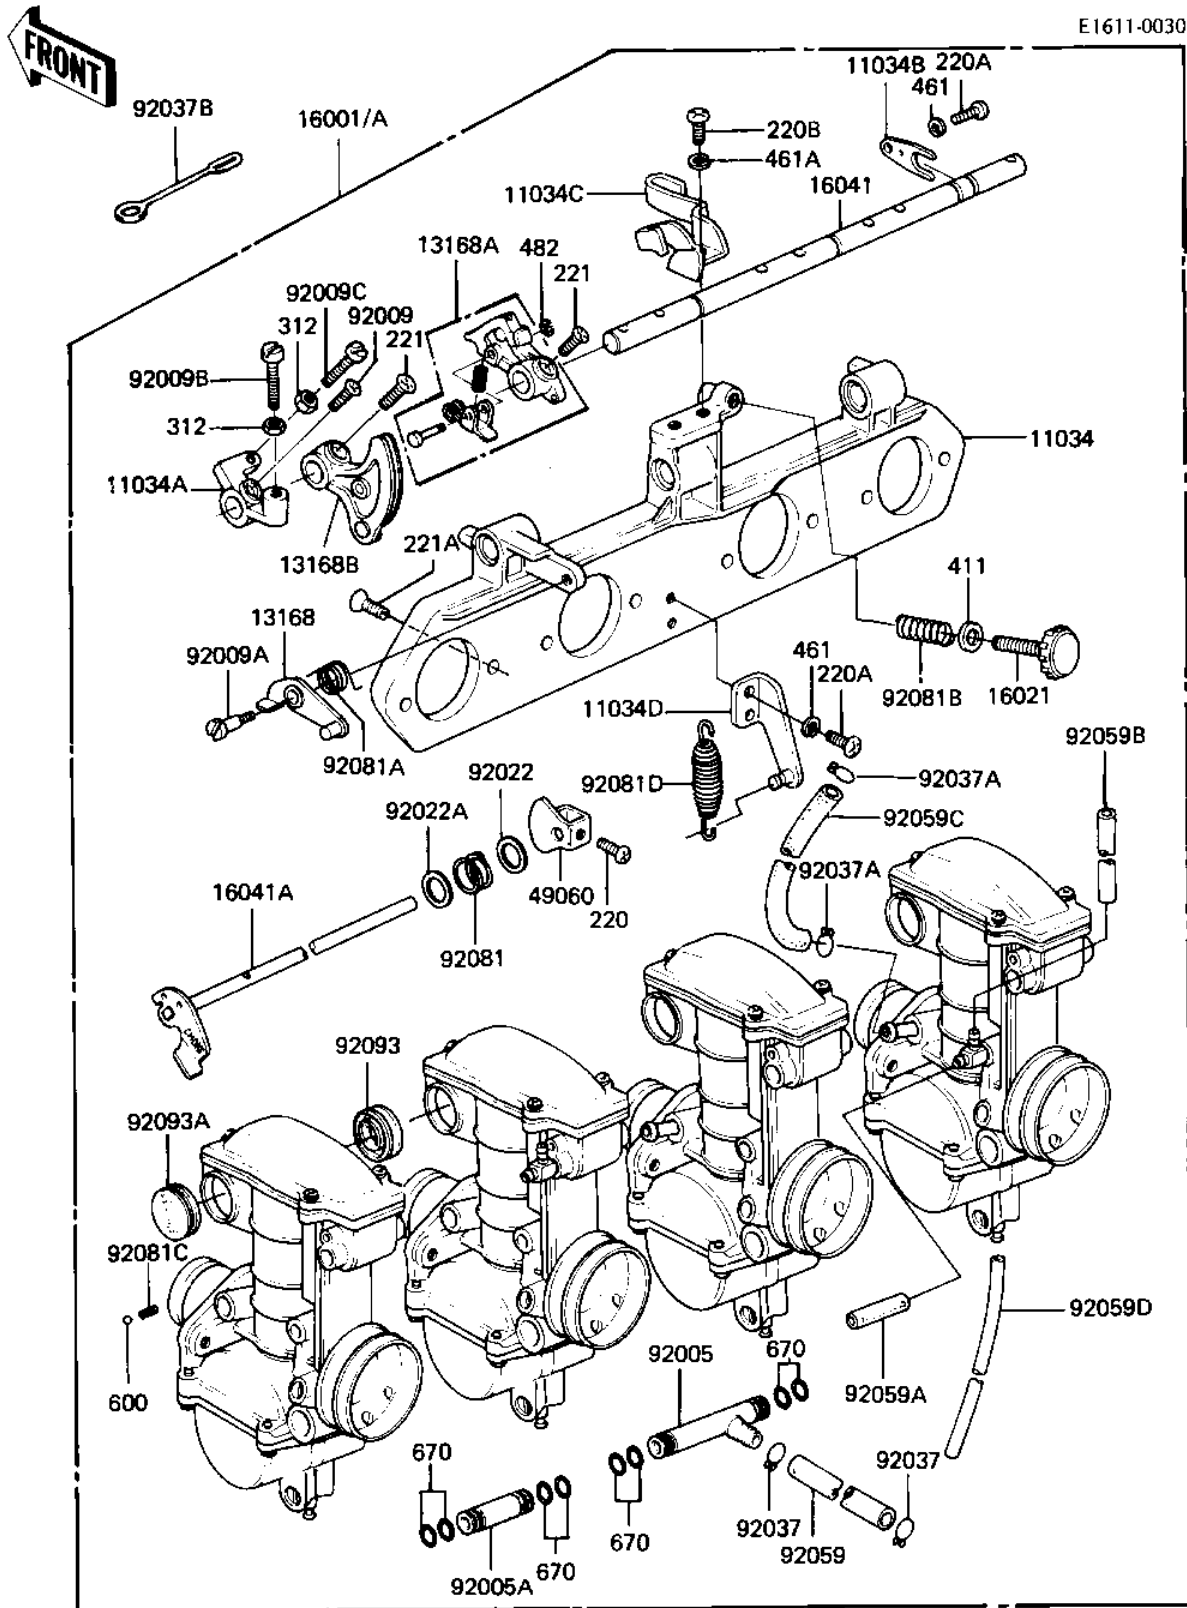

1982 LTD

PARTS DIAGRAM

CARBURETOR ASSY ('82-'83 C3/C4)

Kawasaki

Let the Good Times Roll®

1982 LTD

PARTS LIST

CARBURETOR ASSY ('82-'83 C3/C4)

ITEM NAME

PART NUMBER

QUANTITY
