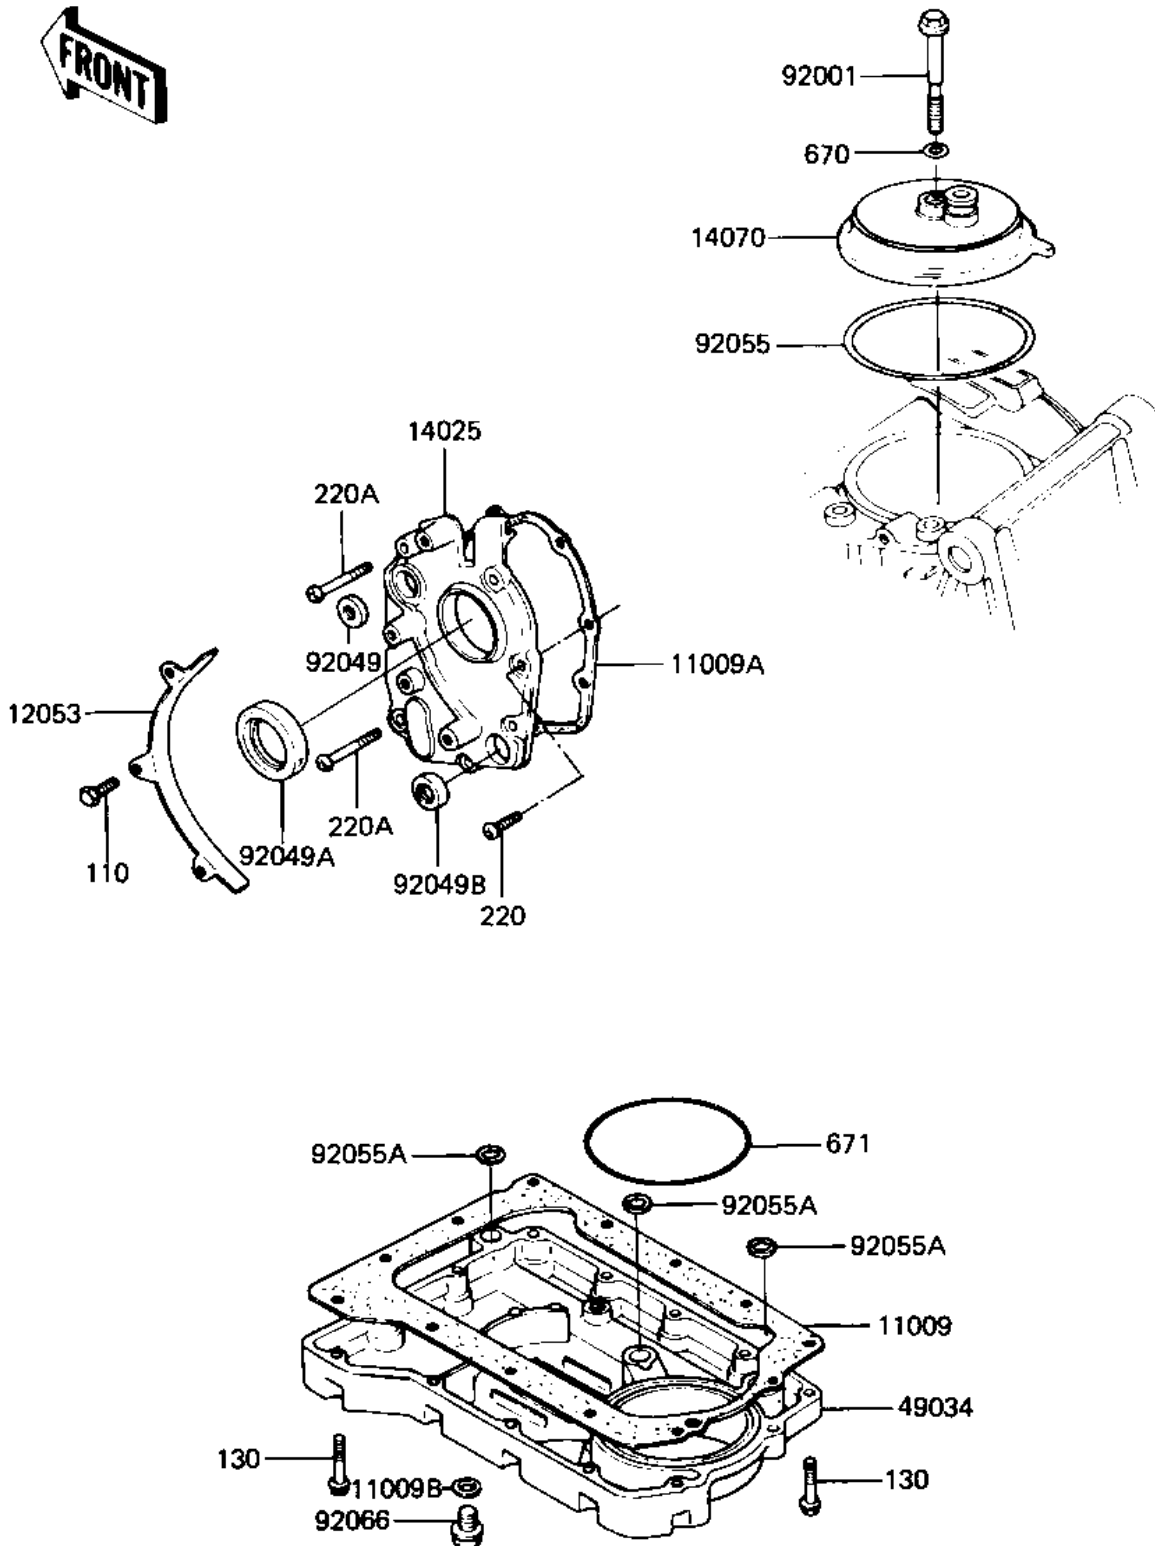

## PARTS DIAGRAM

### BREATHER COVER/OIL PAN ('82-'83 C3/C4)

E1432-0003

## PARTS LIST

BREATHER COVER/OIL PAN ('82-'83 C3/C4)

**ITEM NAME**

**PART NUMBER**

**QUANTITY**

---