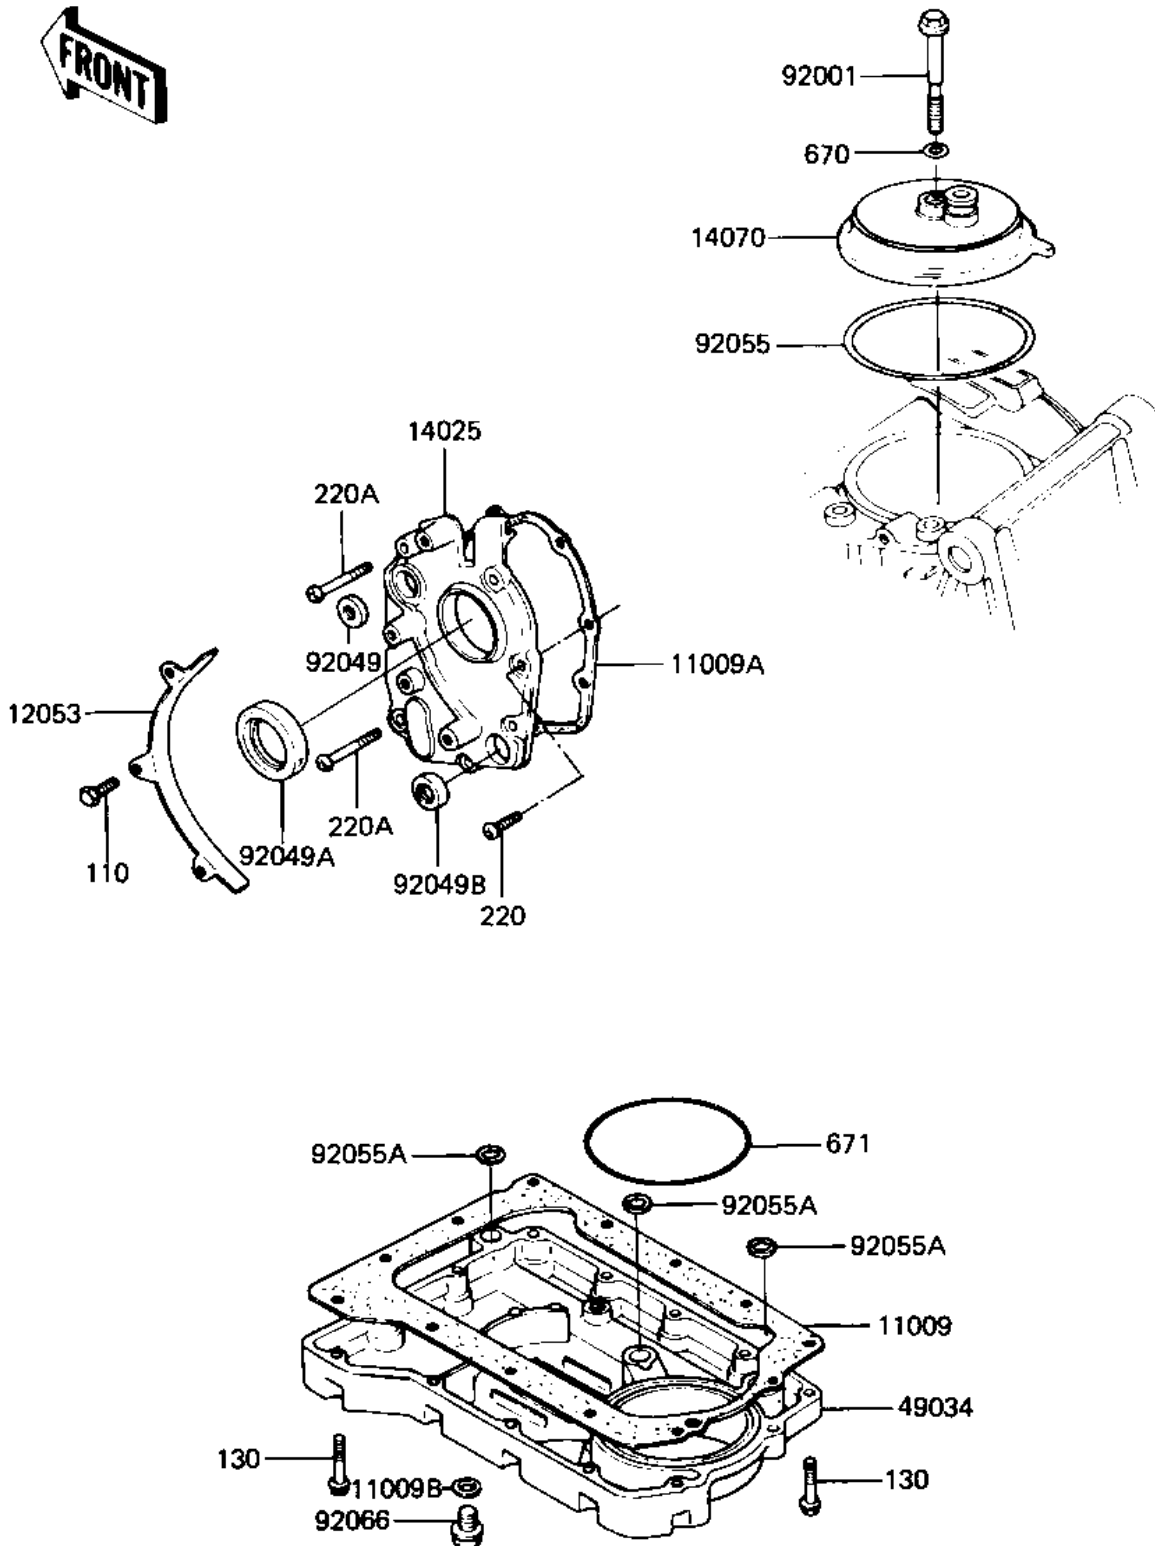

1983 LTD

PARTS DIAGRAM

BREATHER COVER/OIL PAN ('82-'83 C3/C4)

E1432-0003

1983 LTD

PARTS LIST

BREATHER COVER/OIL PAN ('82-'83 C3/C4)

ITEM NAME

PART NUMBER

QUANTITY
