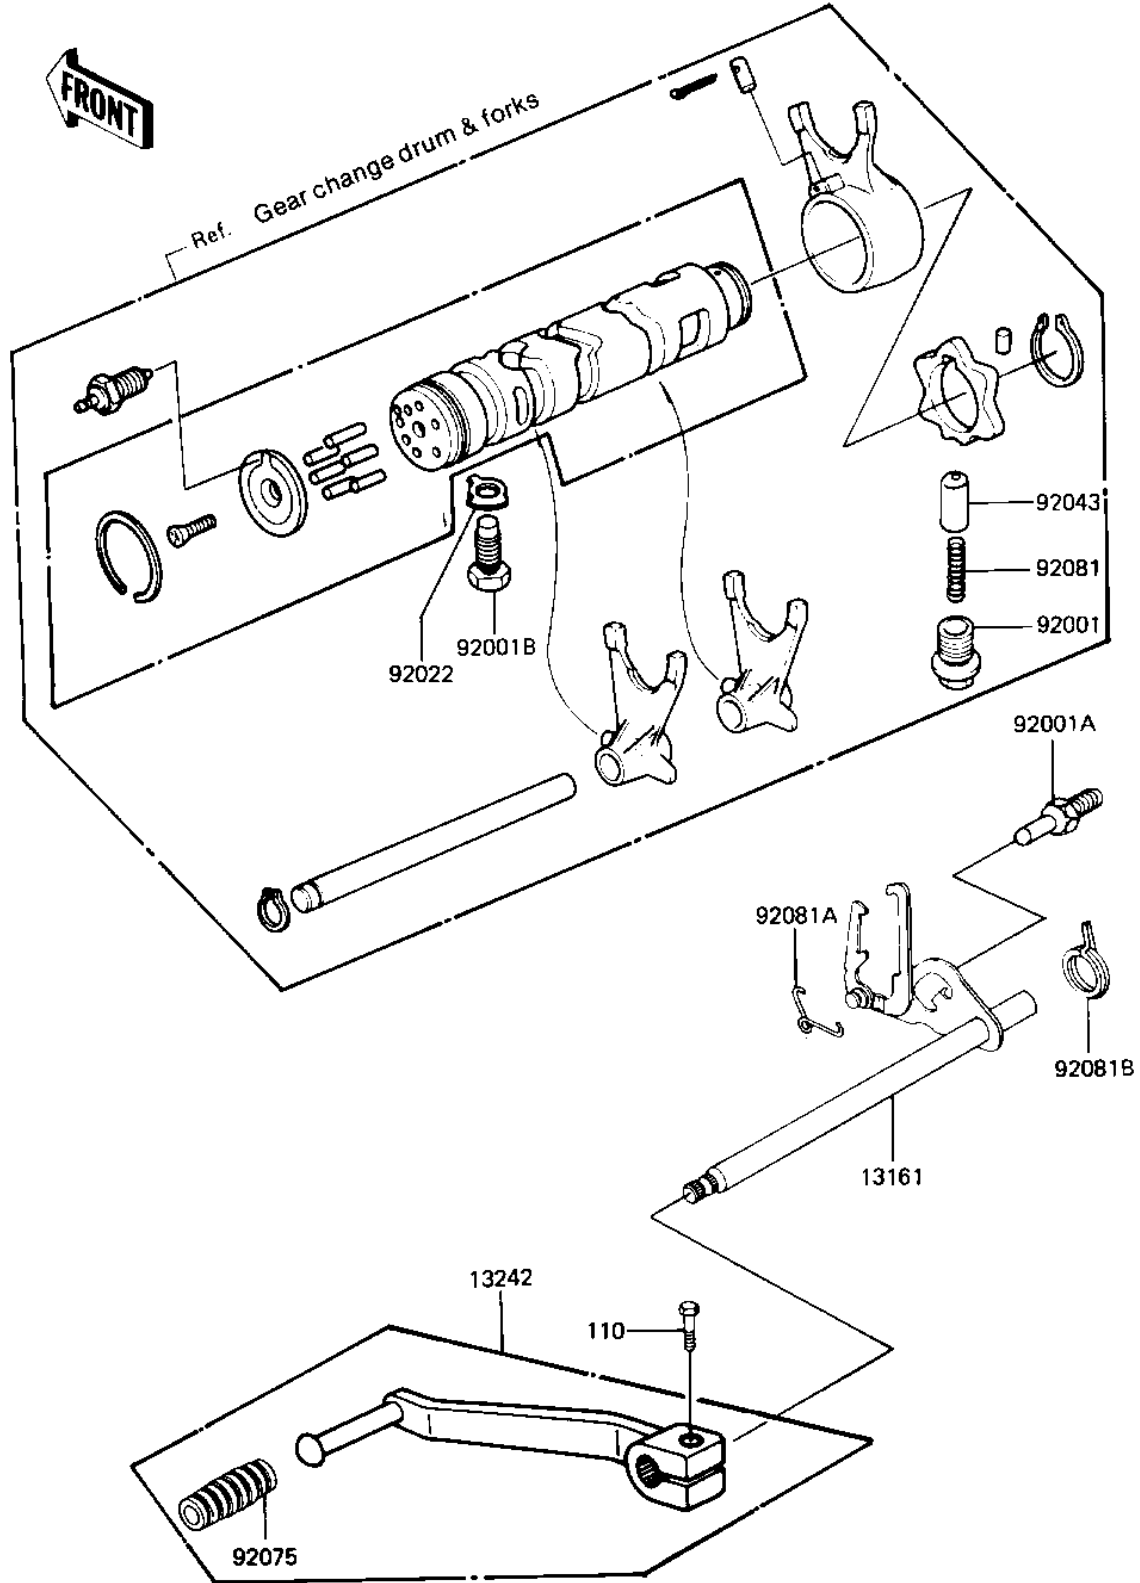

1982 LTD

PARTS DIAGRAM

GEAR CHANGE MECHANISM ('82-'83 C3/C4)

E1370-0026

1982 LTD

PARTS LIST

GEAR CHANGE MECHANISM ('82-'83 C3/C4)

ITEM NAME

PART NUMBER

QUANTITY
