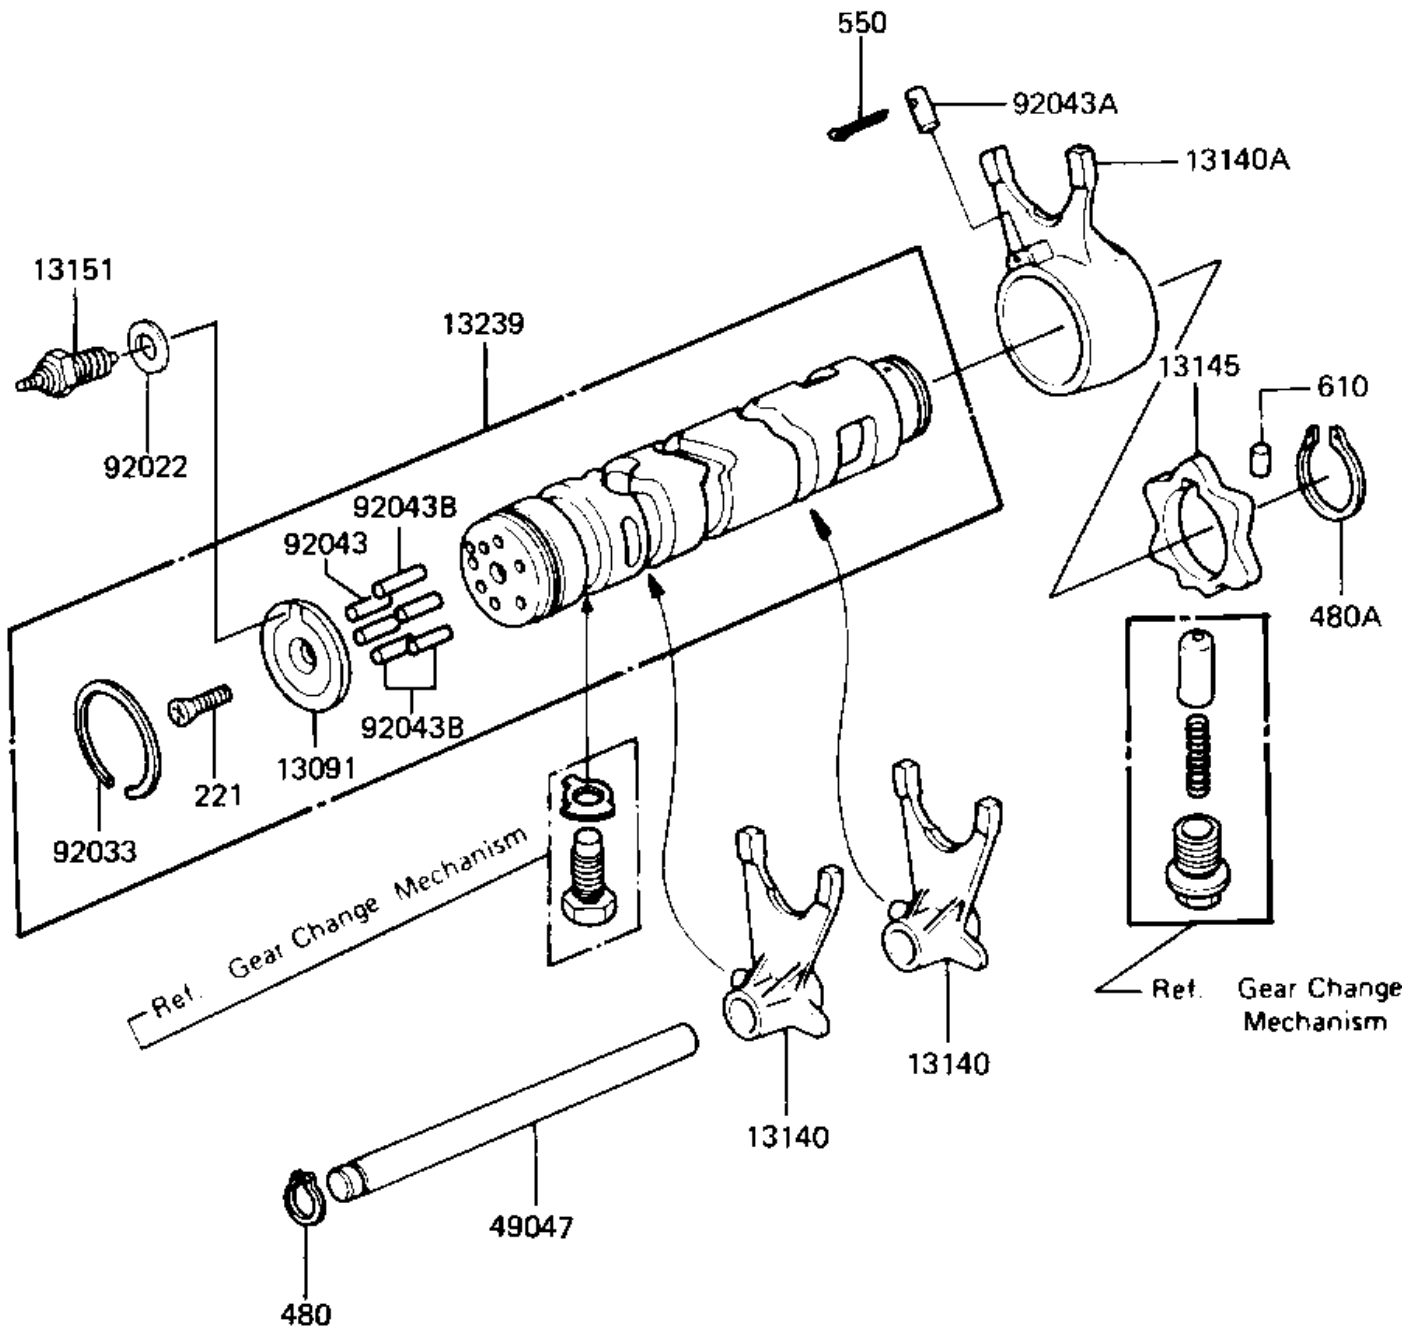

1982 LTD

PARTS DIAGRAM

GEAR CHANGE DRUM & FORKS ('82-'83 C3/C4)

E1362-0010

1982 LTD

PARTS LIST

GEAR CHANGE DRUM & FORKS ('82-'83 C3/C4)

ITEM NAME

PART NUMBER

QUANTITY
