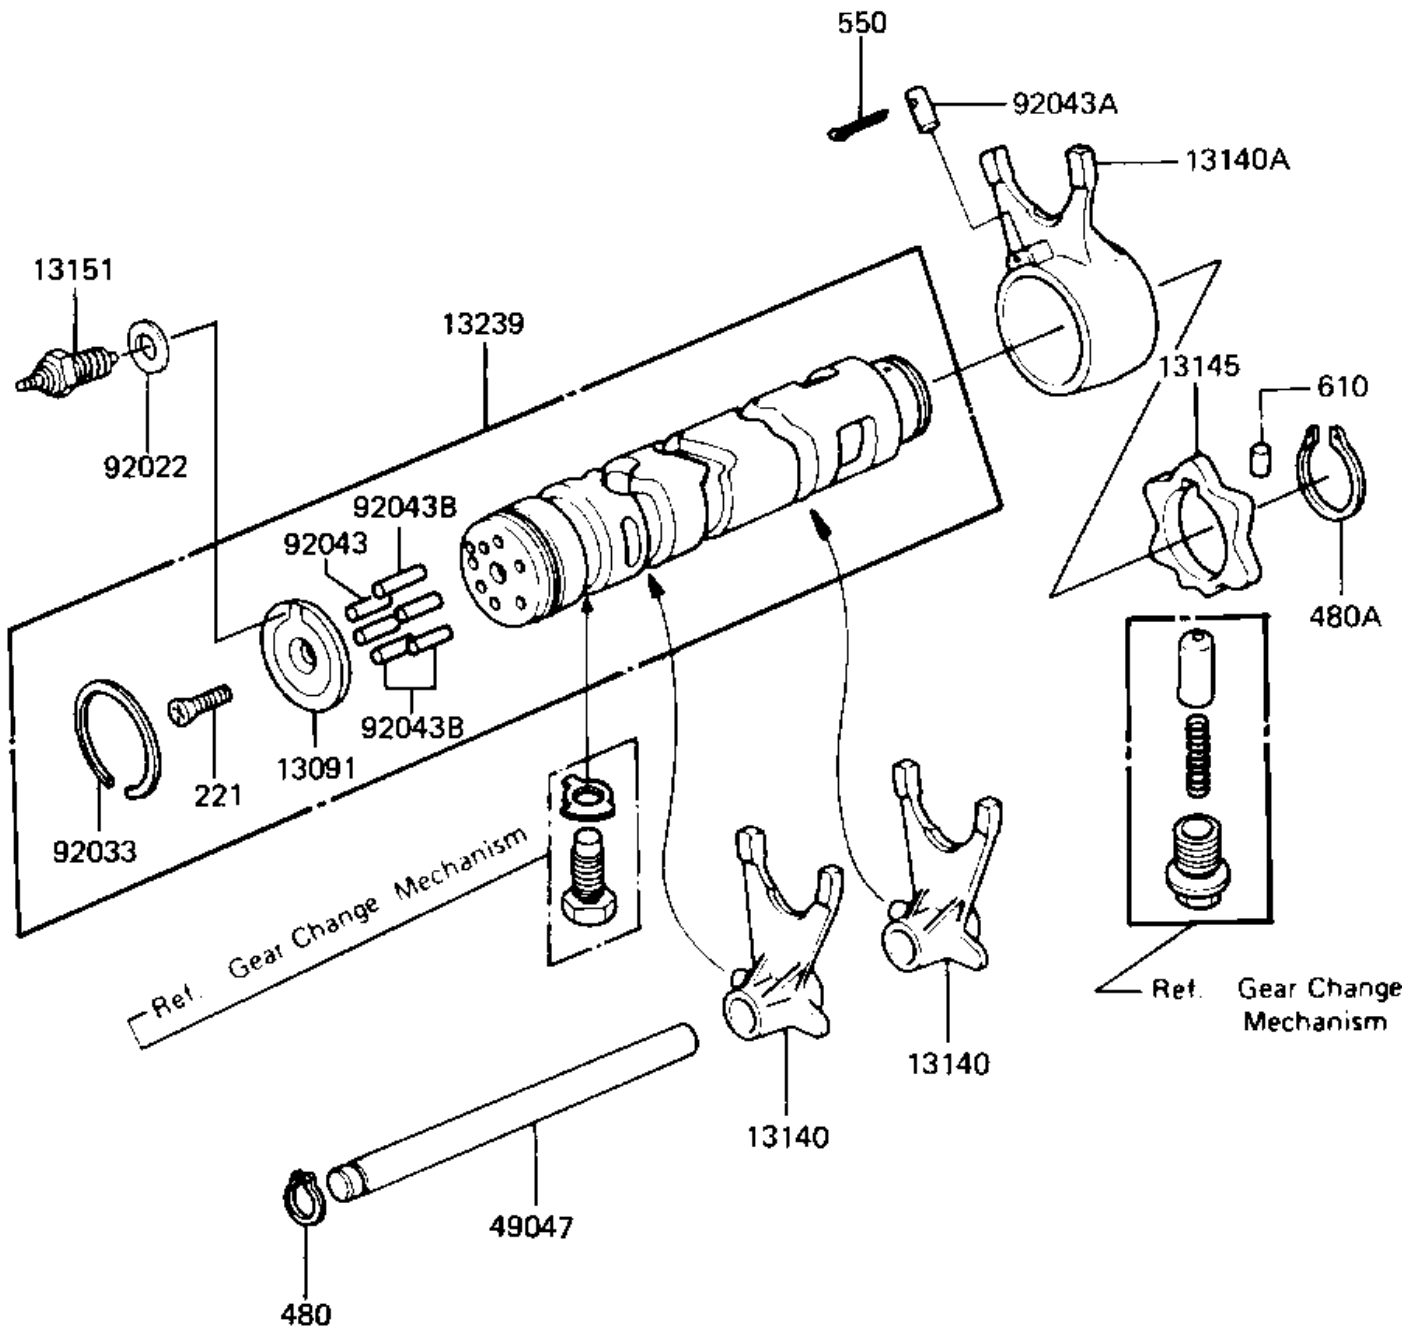

1983 LTD

PARTS DIAGRAM

GEAR CHANGE DRUM & FORKS ('82-'83 C3/C4)

E1362-0010

1983 LTD

PARTS LIST

GEAR CHANGE DRUM & FORKS ('82-'83 C3/C4)

ITEM NAME

PART NUMBER

QUANTITY
