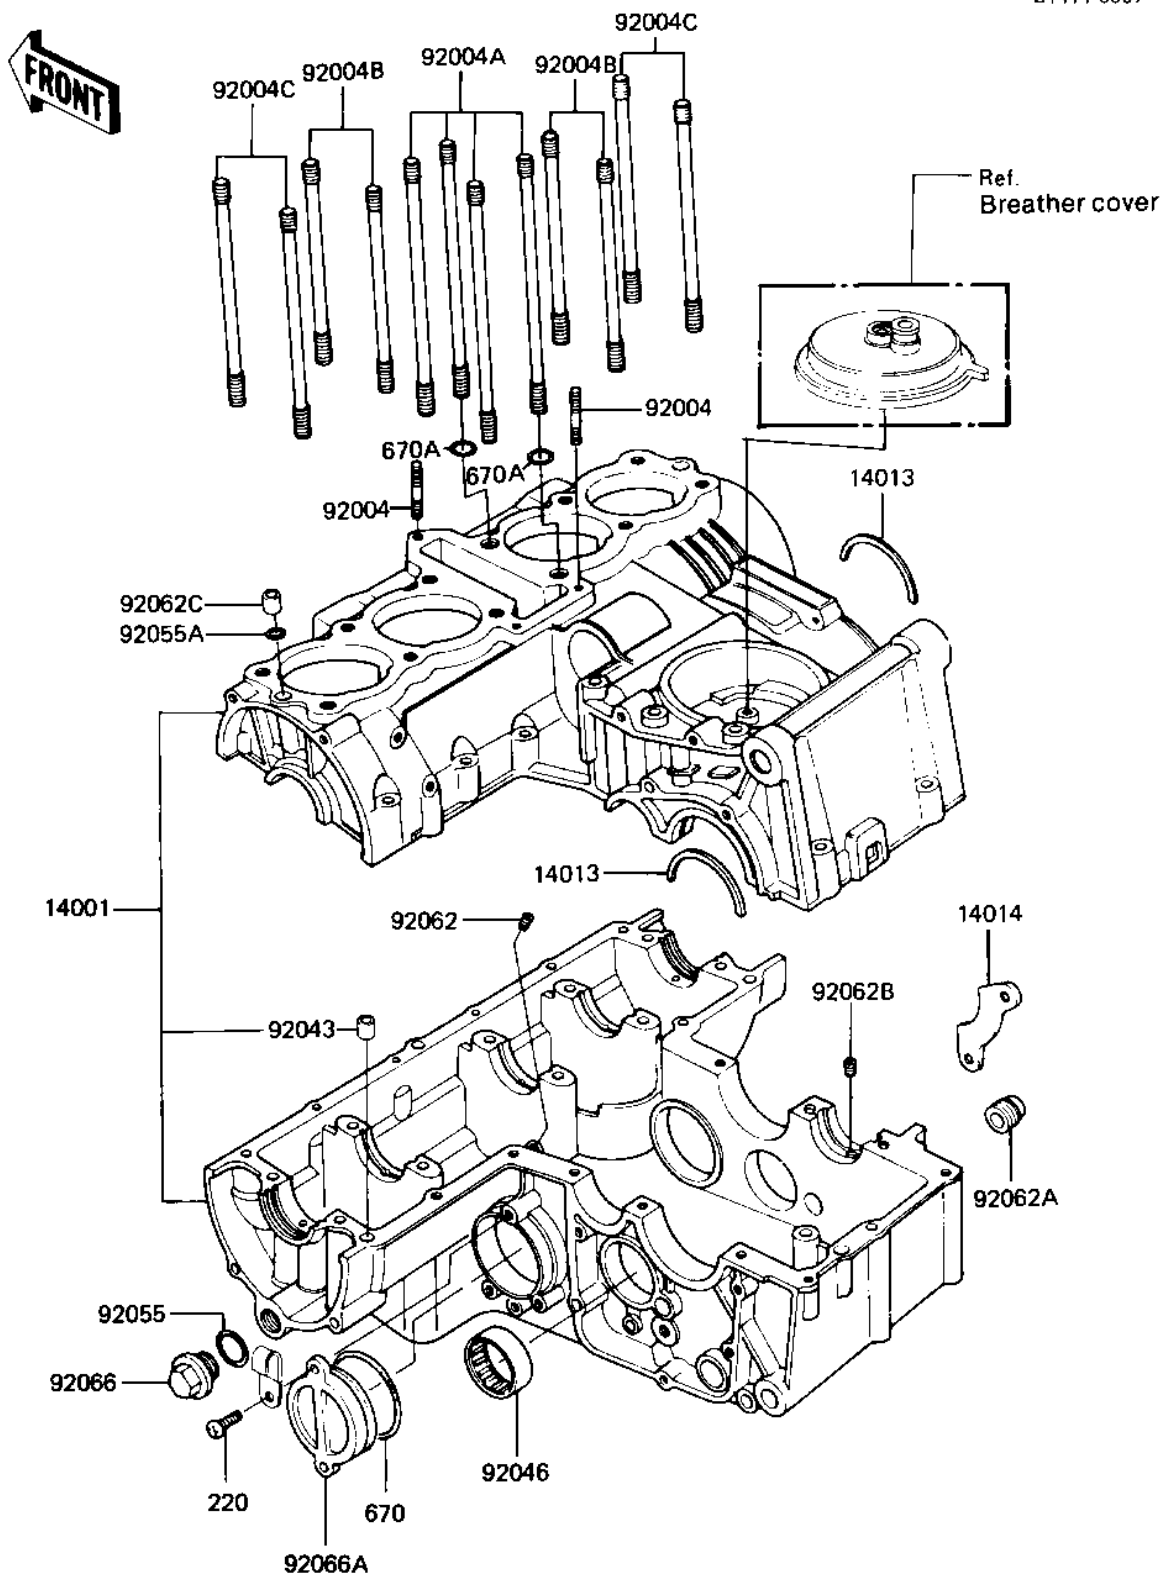

1982 LTD

PARTS DIAGRAM

CRANKCASE ('82-'83 C3/C4)

E1411-0007

1982 LTD

PARTS LIST

CRANKCASE ('82-'83 C3/C4)

ITEM NAME

PART NUMBER

QUANTITY
