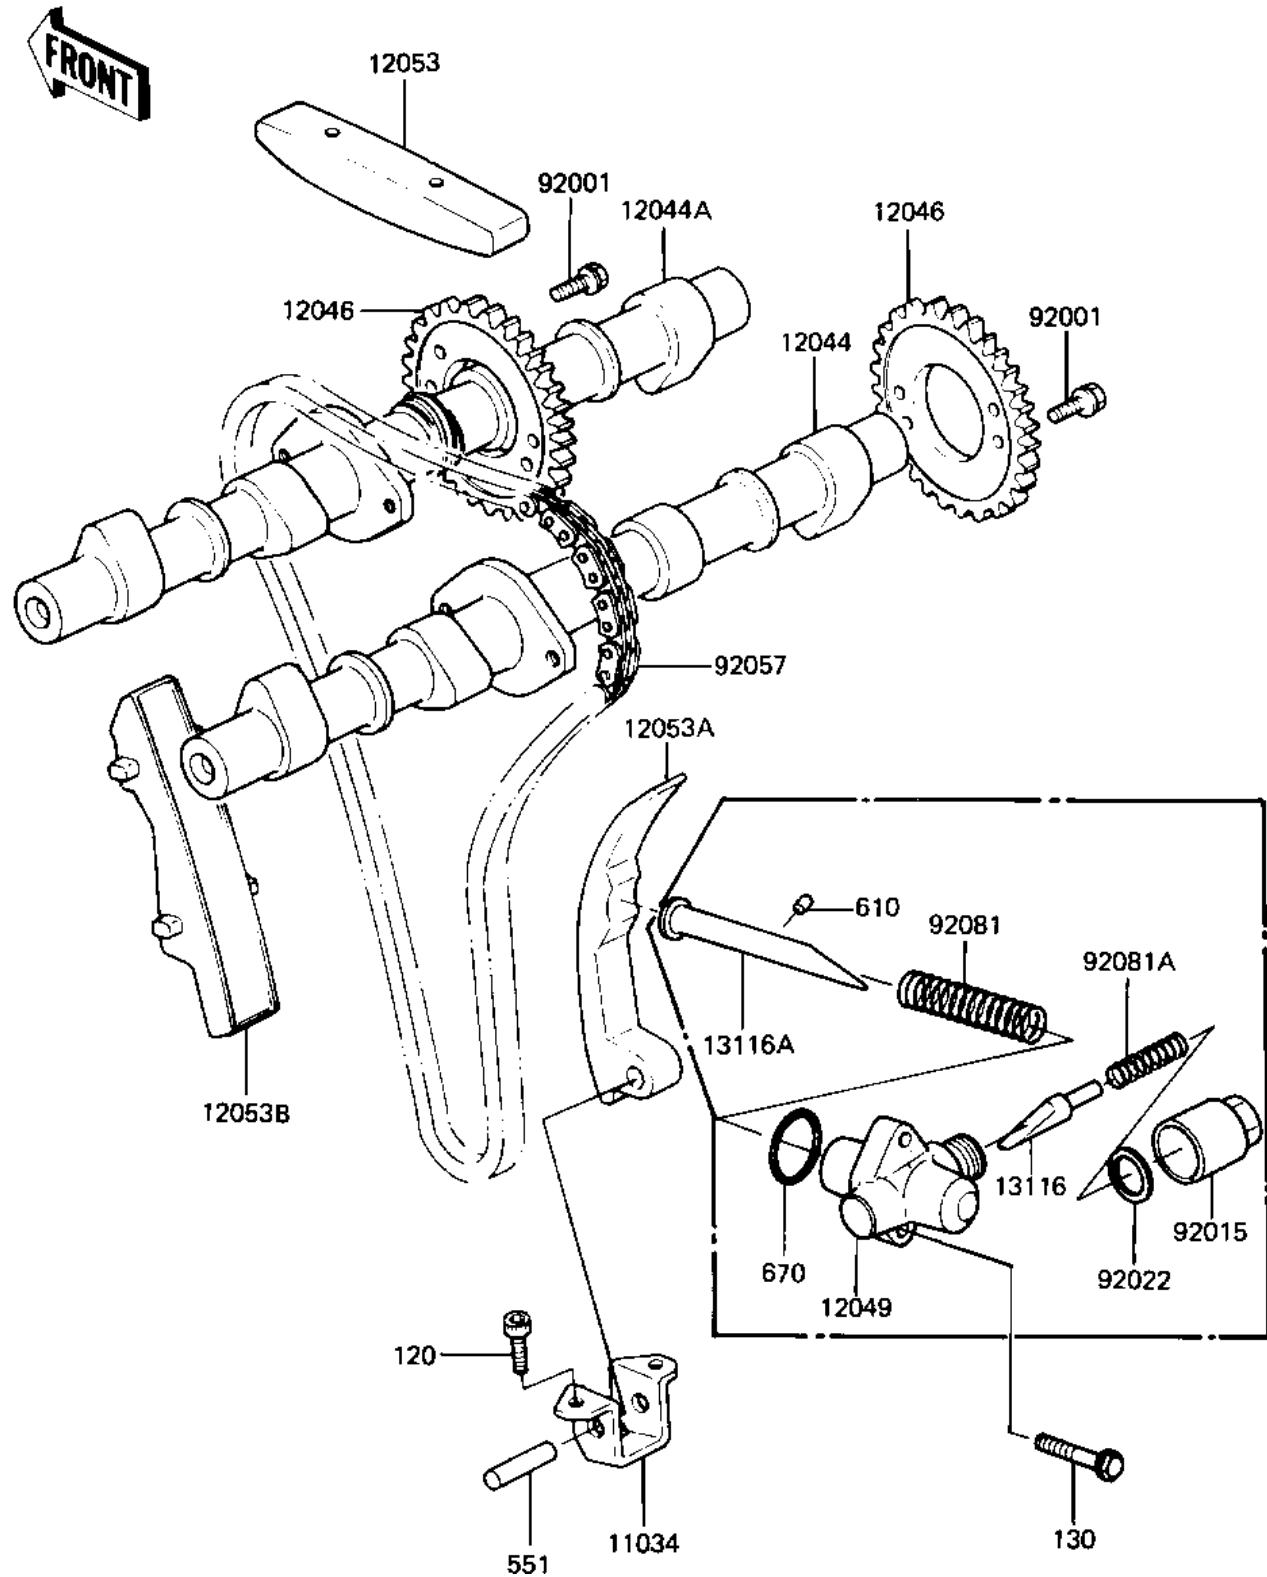

1982 LTD

PARTS DIAGRAM

CAMSHAFTS/CHAIN/TENSIONER ('82-'83 C3/C4)

E1230-0003

1982 LTD

PARTS LIST

CAMSHAFTS/CHAIN/TENSIONER ('82-'83 C3/C4

ITEM NAME

PART NUMBER

QUANTITY
