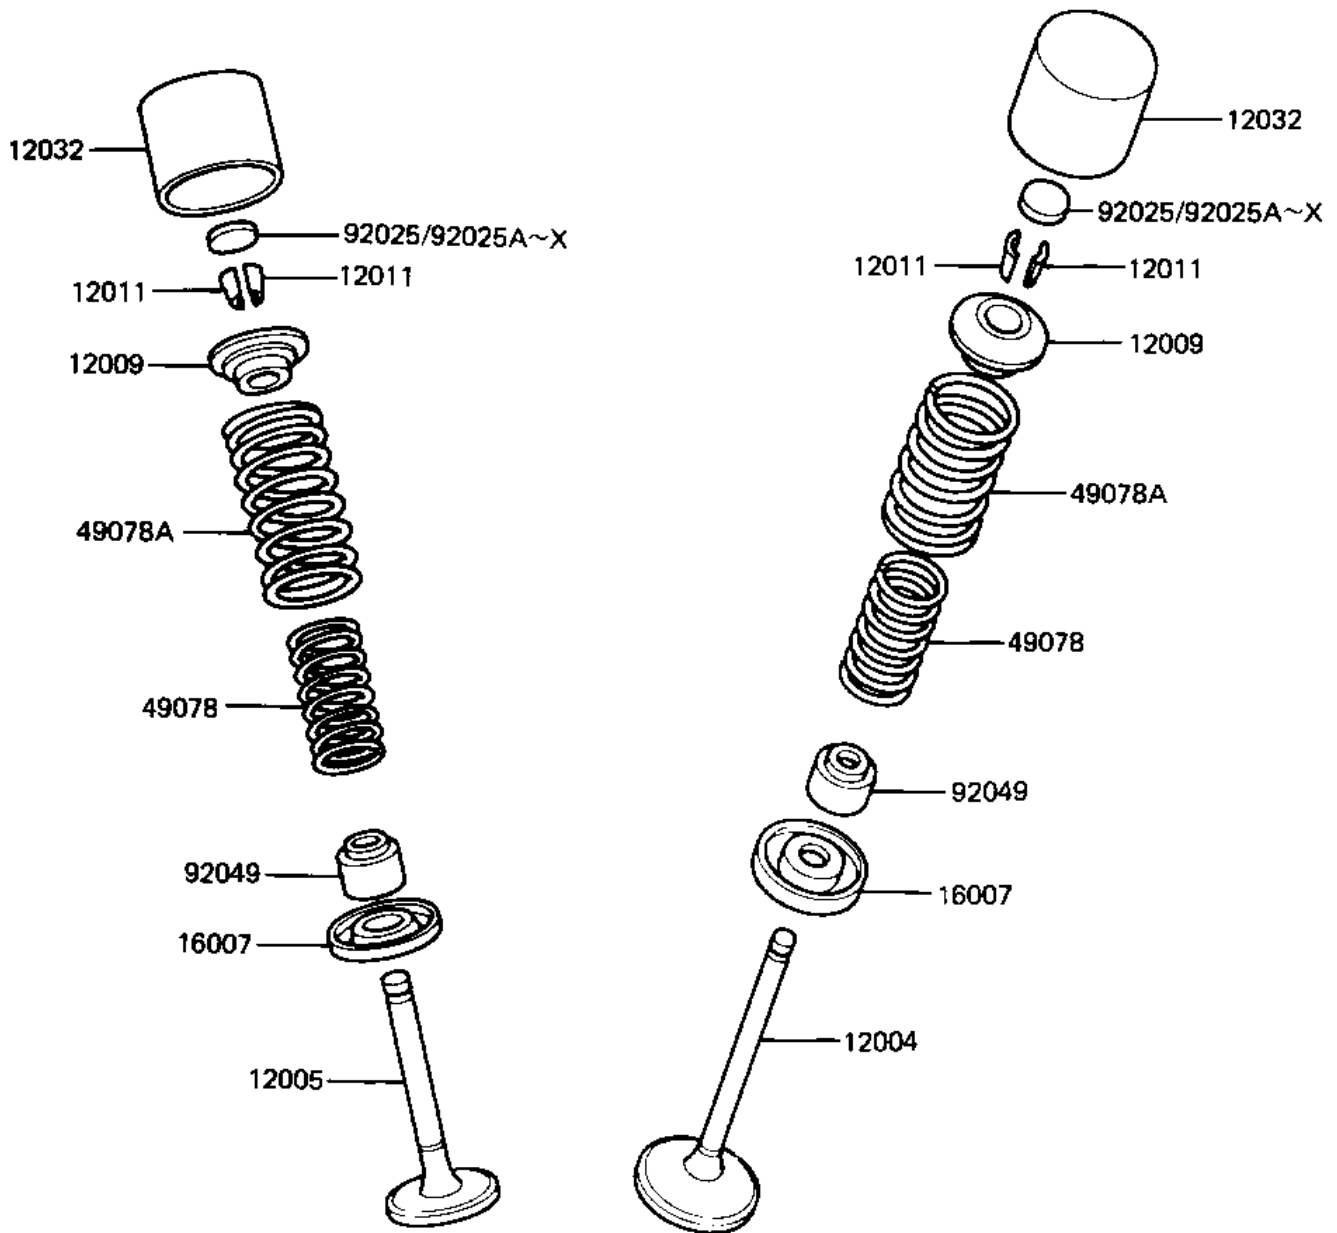

1983 LTD

PARTS DIAGRAM

VALVES ('82-'83 C3/C4)

E1210-0003

1983 LTD

PARTS LIST

VALVES ('82-'83 C3/C4)

Kawasaki

Let the Good Times Roll®

ITEM NAME

PART NUMBER

QUANTITY
