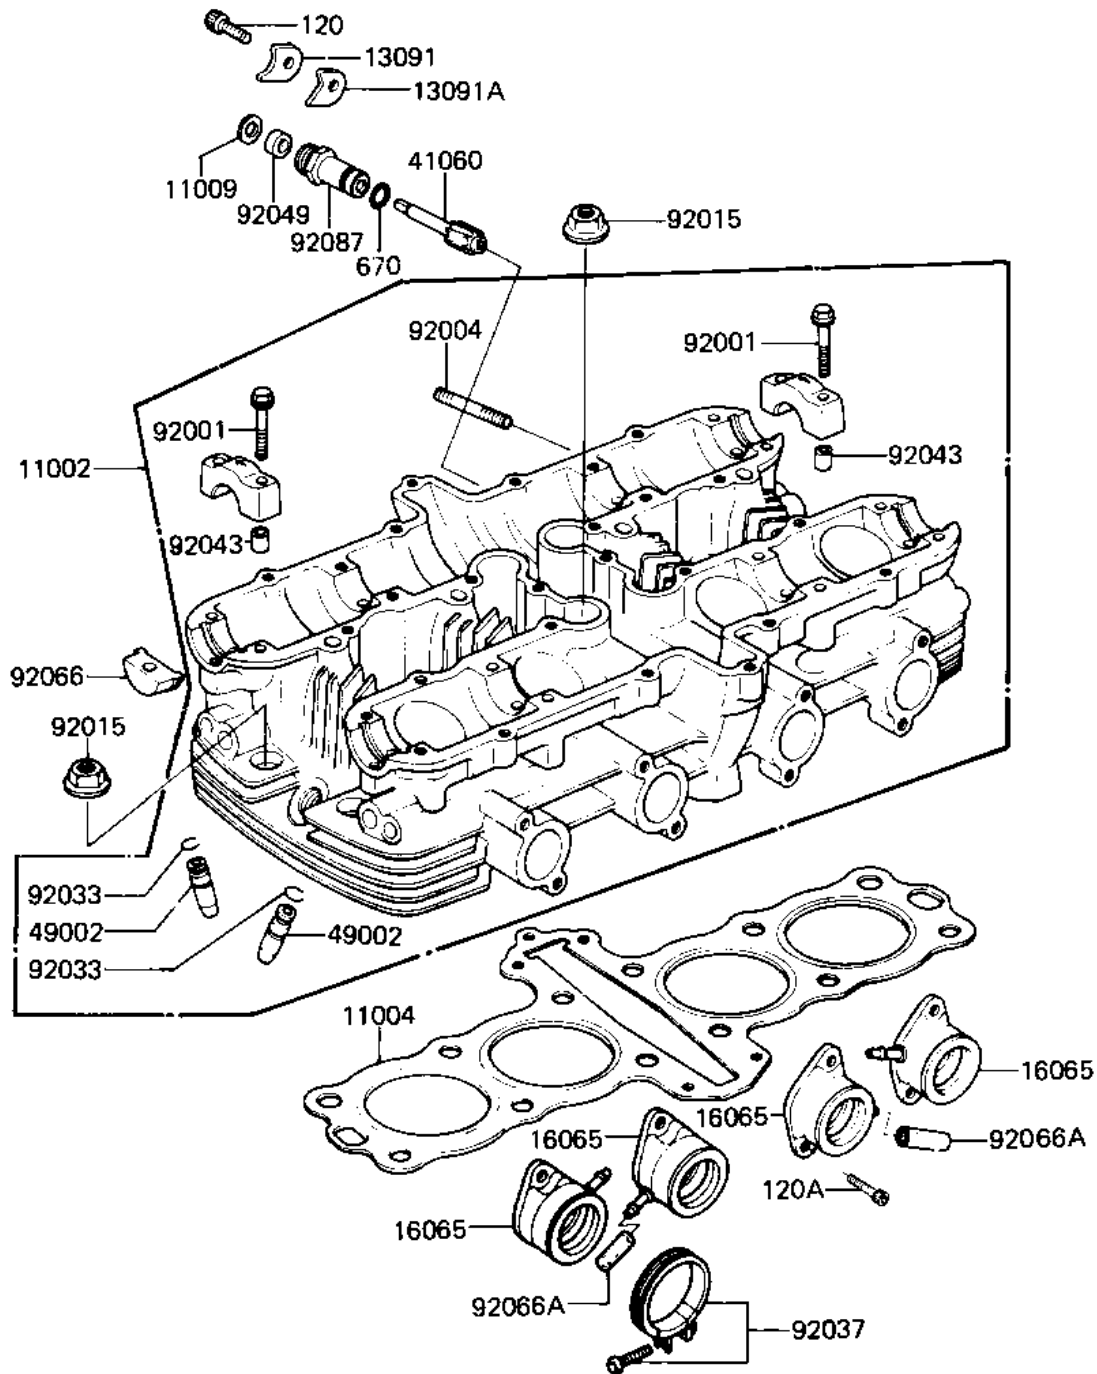

1982 LTD

PARTS DIAGRAM

CYLINDER HEAD ('82-'83 C3/C4)

E1111-0036

1982 LTD

PARTS LIST

CYLINDER HEAD ('82-'83 C3/C4)

ITEM NAME

PART NUMBER

QUANTITY
