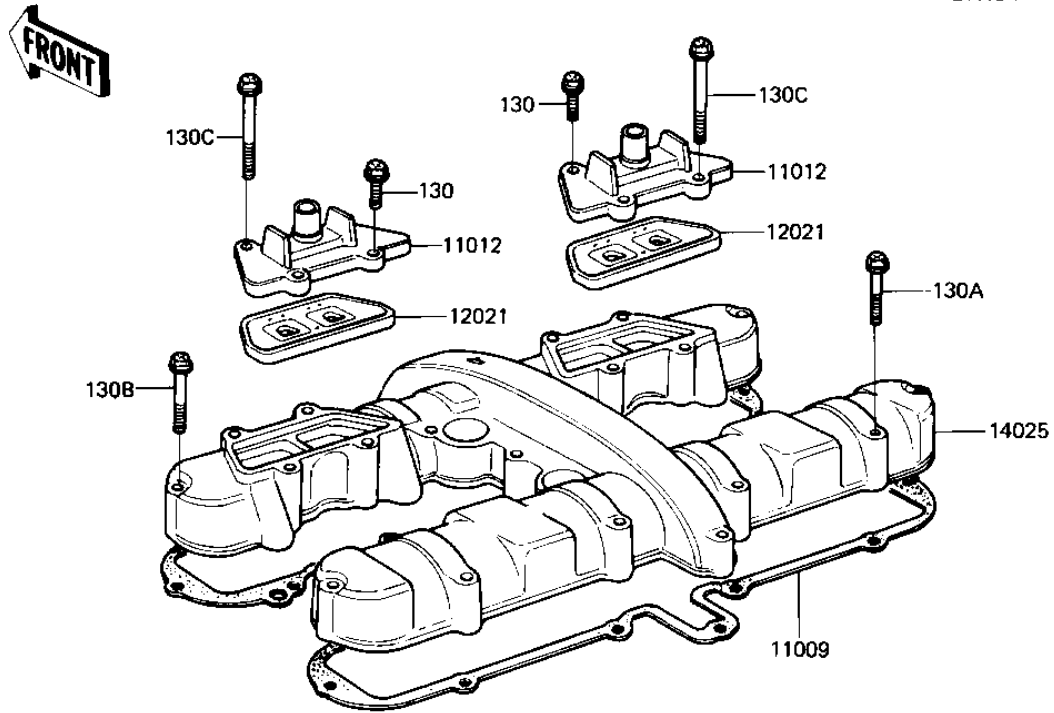

1983 LTD

PARTS DIAGRAM

CYLINDER HEAD COVERS ('82-'83 C3/C4)

E1112-0023

1983 LTD

PARTS LIST

CYLINDER HEAD COVERS ('82-'83 C3/C4)

ITEM NAME

PART NUMBER

QUANTITY
