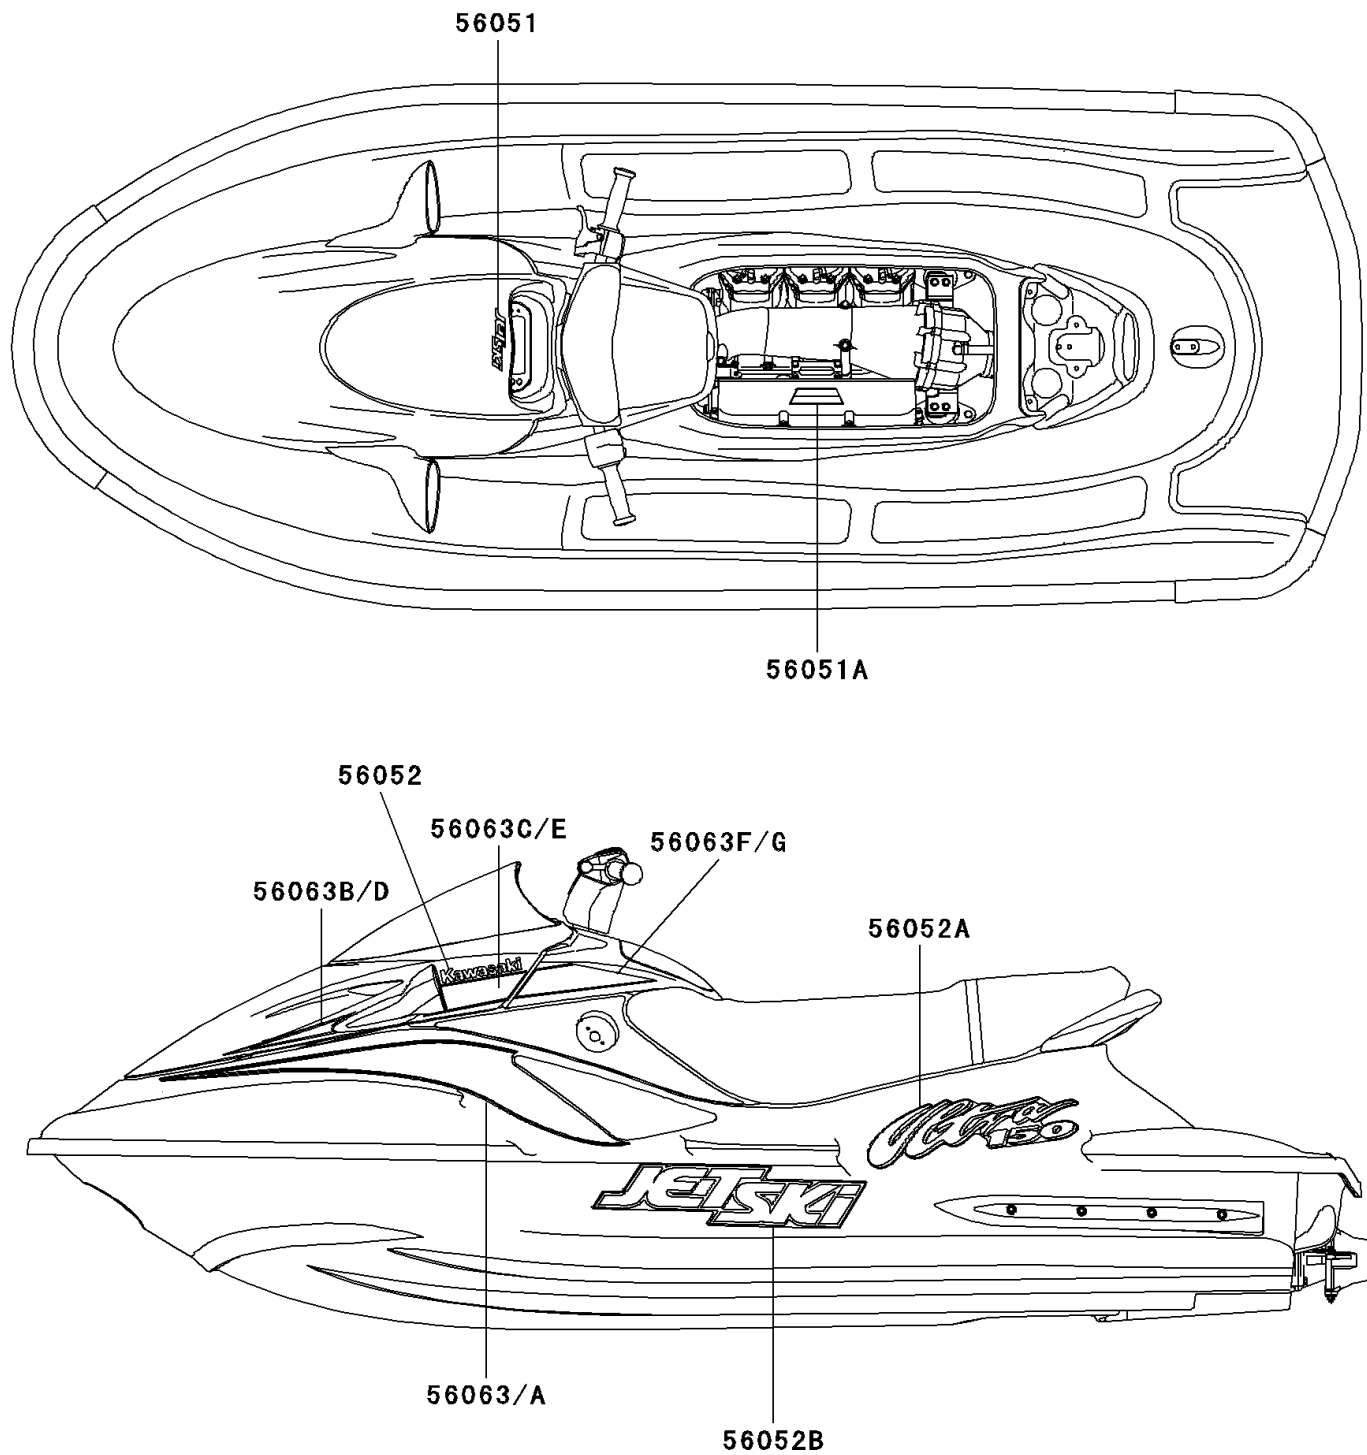

2000 Ultra 150

PARTS DIAGRAM

Decals(JH1200-A2)

F3880A

2000 Ultra 150

PARTS LIST

Decals(JH1200-A2)

Kawasaki

Let the Good Times Roll®

ITEM NAME

PART NUMBER

QUANTITY
