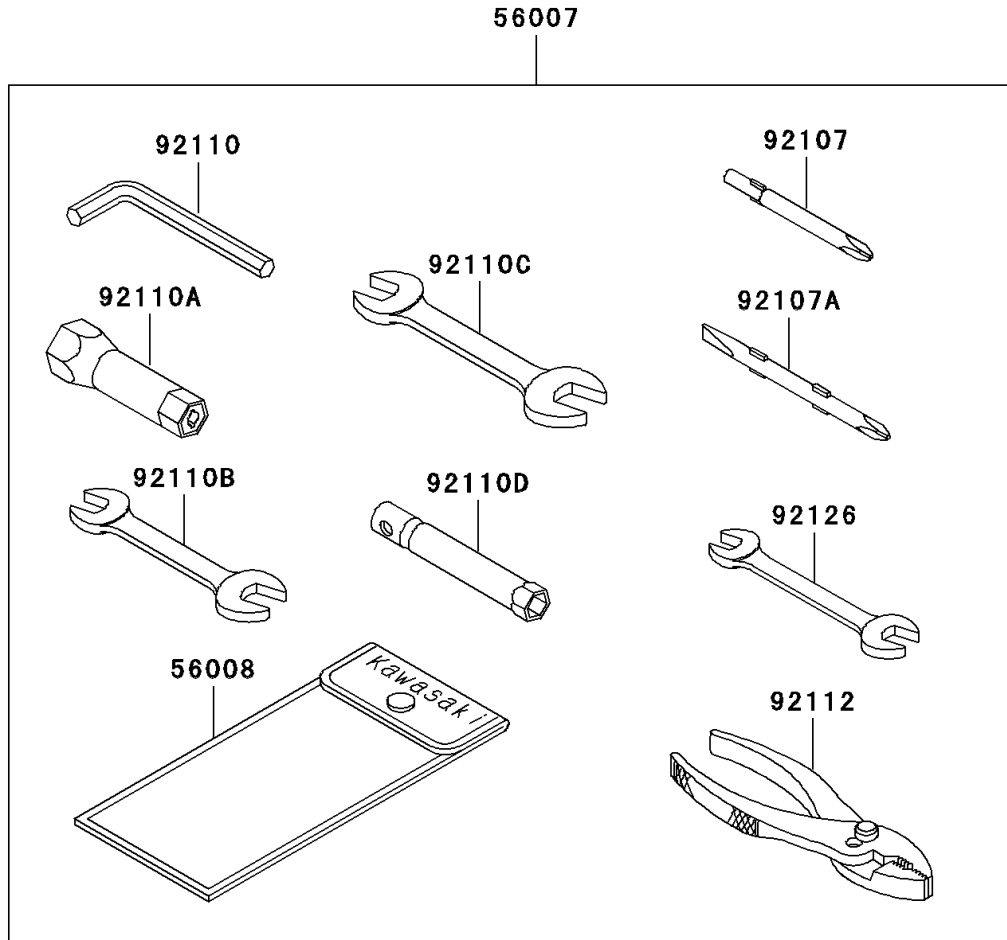

2000 Ultra 150

PARTS DIAGRAM

Owner's Tools

F3182

2000 Ultra 150

PARTS LIST

Owner's Tools

Kawasaki

Let the Good Times Roll®

ITEM NAME

PART NUMBER

QUANTITY
