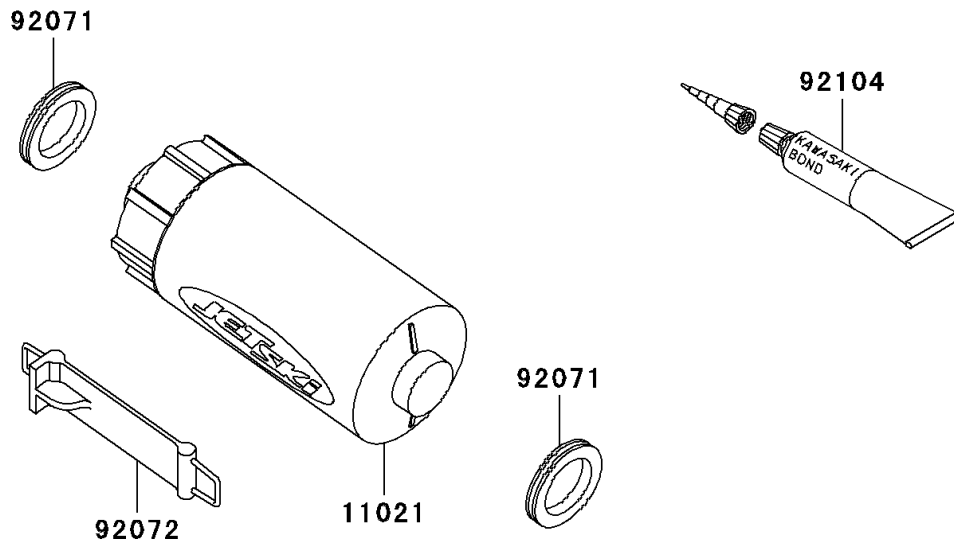

2000 Ultra 150

PARTS DIAGRAM

Owner's Tools

F3182

2000 Ultra 150

PARTS LIST

Owner's Tools

Kawasaki

Let the Good Times Roll®

ITEM NAME

PART NUMBER

QUANTITY
