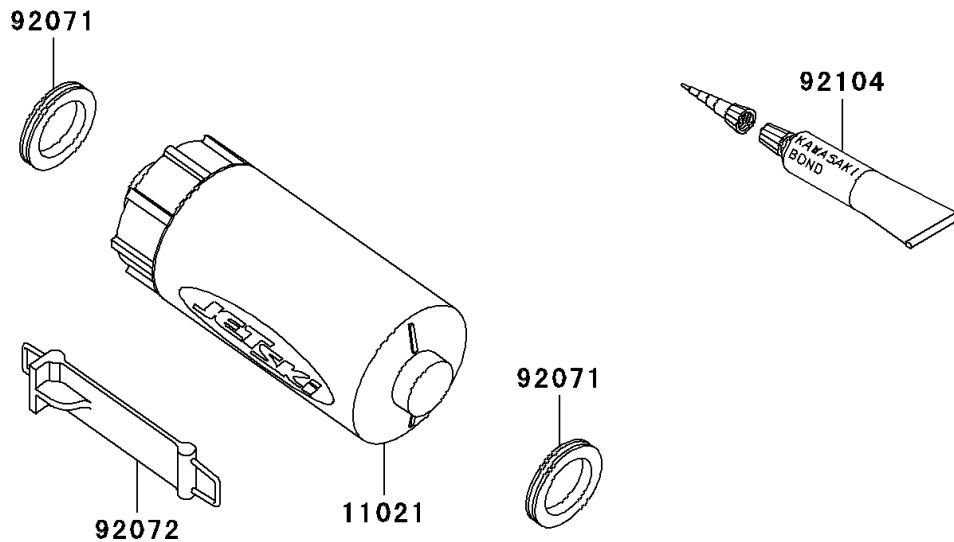

2002 Ultra 150

PARTS DIAGRAM

Owner's Tools

F3182

2002 Ultra 150

PARTS LIST

Owner's Tools

ITEM NAME

PART NUMBER

QUANTITY
