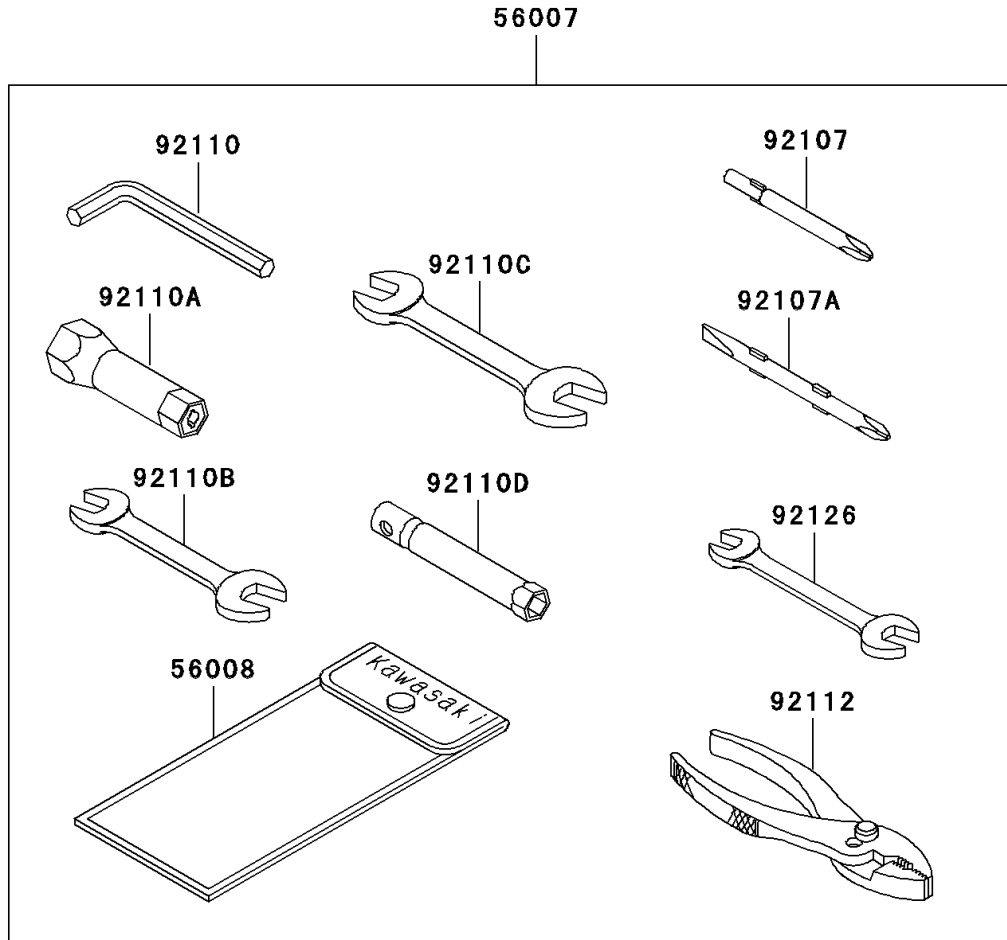

2002 Ultra 150

PARTS DIAGRAM

Owner's Tools

F3182

2002 Ultra 150

PARTS LIST

Owner's Tools

ITEM NAME

PART NUMBER

QUANTITY
