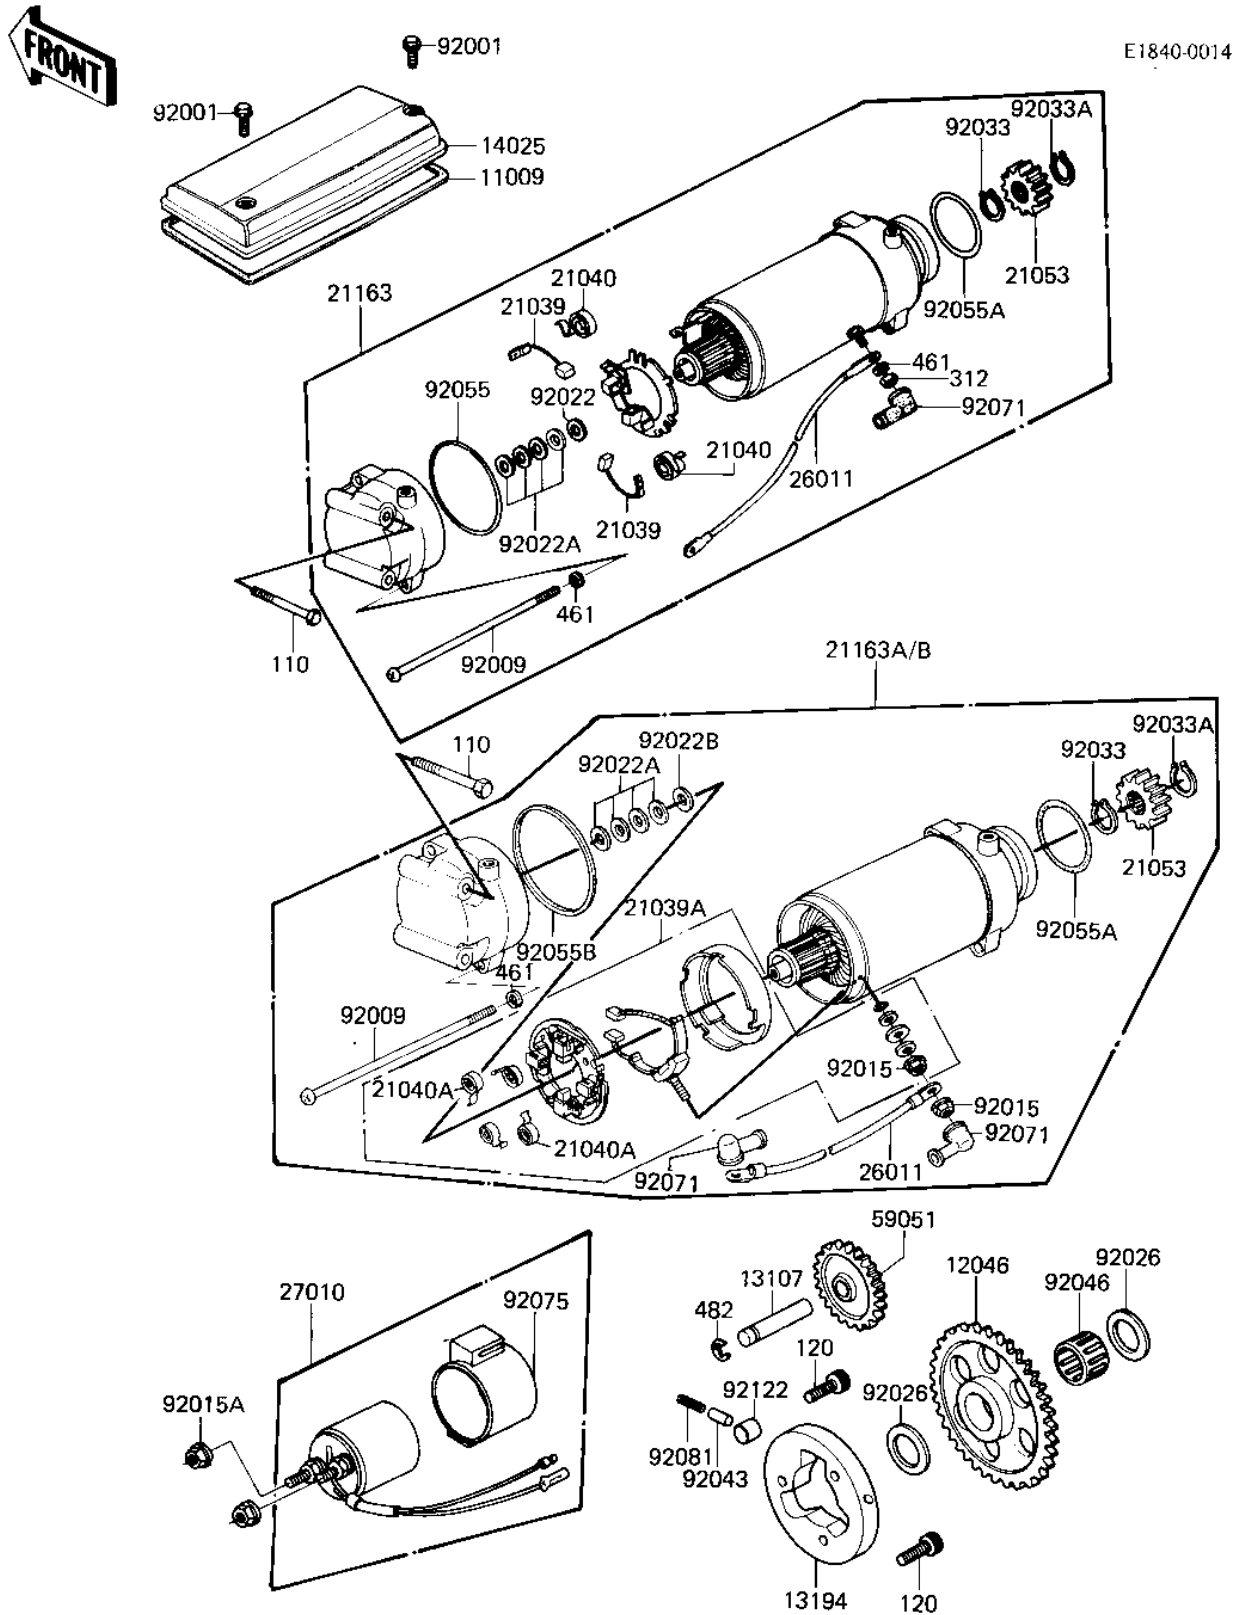

1981 KZ750-E2

PARTS DIAGRAM

STARTER MOTOR/STARTER CLUTCH ('81-'82 K)

1981 KZ750-E2

PARTS LIST

STARTER MOTOR/STARTER CLUTCH ('81 -'82 K

ITEM NAME	PART NUMBER	QUANTITY
GASKET,STARTER COVER (Ref # 11009)	21166-003	1
SPROCKET,STARTER,58T (Ref # 12046)	12046-1032	1
SHAFT,IDLE GEAR (Ref # 13107)	21143-003	1
CLUTCH-ASSY-ONEWAY (Ref # 13194)	13193-1012	1
COVER,STARTER (Ref # 14025)	21165-003	1
CARBON BRUSH (Ref # 21039)	21039-003	2
BRUSH,CARBON (Ref # 21039A)	21039-1053	1
SPRING,CARBON BRUSH (Ref # 21040)	21040-003	2
SPRING-BRUSH (Ref # 21040A)	21040-1003	4
PINION,STARTER (Ref # 21053)	21053-004	1
STARTER-ELECTRIC (Ref # 21163)	21163-1190	1
STARTER-ELECTRIC (Ref # 21163B)	21163-1190	1
WIRE,STARTER MOTOR (Ref # 26011)	26011-1081	1
SWITCH ASSY,MAGNETIC (Ref # 27010)	21164-005	1
GEAR,IDLE,29T (Ref # 59051)	21167-004	1
BOLT,6X10 (Ref # 92001)	92001-1151	2
SCREW,PAN HEAD,6X130 (Ref # 92009)	21099-006	2
NUT-6MM (Ref # 92015)	92015-1078	2
NUT,LOCK 6MM (Ref # 92015A)	92017-014	2
WASHER,THRUST,1.6T (Ref # 92022)	21025-010	1
WASHER,THRUST,0.2T (Ref # 92022A)	21025-011	4
WASHER,THRUST,0.8T (Ref # 92022B)	92022-1132	1
SPACER,25X36X3.2 (Ref # 92026)	92026-1025	2
CIRCLIP (Ref # 92033)	92033-034	1
CIRCLIP,13M/M (Ref # 92033A)	92033-037	1
PIN (Ref # 92043)	92043-087	3
BRG,NEEDLE,K253017 (Ref # 92046)	92046-056	1
"O" RING,62MM (Ref # 92055)	21027-006	1
"O" RING,40M/M (Ref # 92055A)	21027-008	1

1981 KZ750-E2

PARTS LIST

STARTER MOTOR/STARTER CLUTCH ('81 -'82 K

ITEM NAME	PART NUMBER	QUANTITY
"O" RING,STARTER MOTR (Ref # 92055B)	92055-1086	1
GROMMET,CORD (Ref # 92071)	21017-017	2
DAMPER MAG SWITCH SHK (Ref # 92075)	21064-002	1
SPRING (Ref # 92081)	92081-110	3
ROLLER (Ref # 92122)	92122-004	3
BOLT-UPSET (Ref # 110)	112G0660	2
BOLT,SOCKET,8X12 (Ref # 120)	120P0812	3
NUT 6MM (Ref # 312)	312B0600	2
WASHER SPRING 6MM (Ref # 461)	461F0600	3
CIRCLIP 12MM (Ref # 482)	482K0200	1