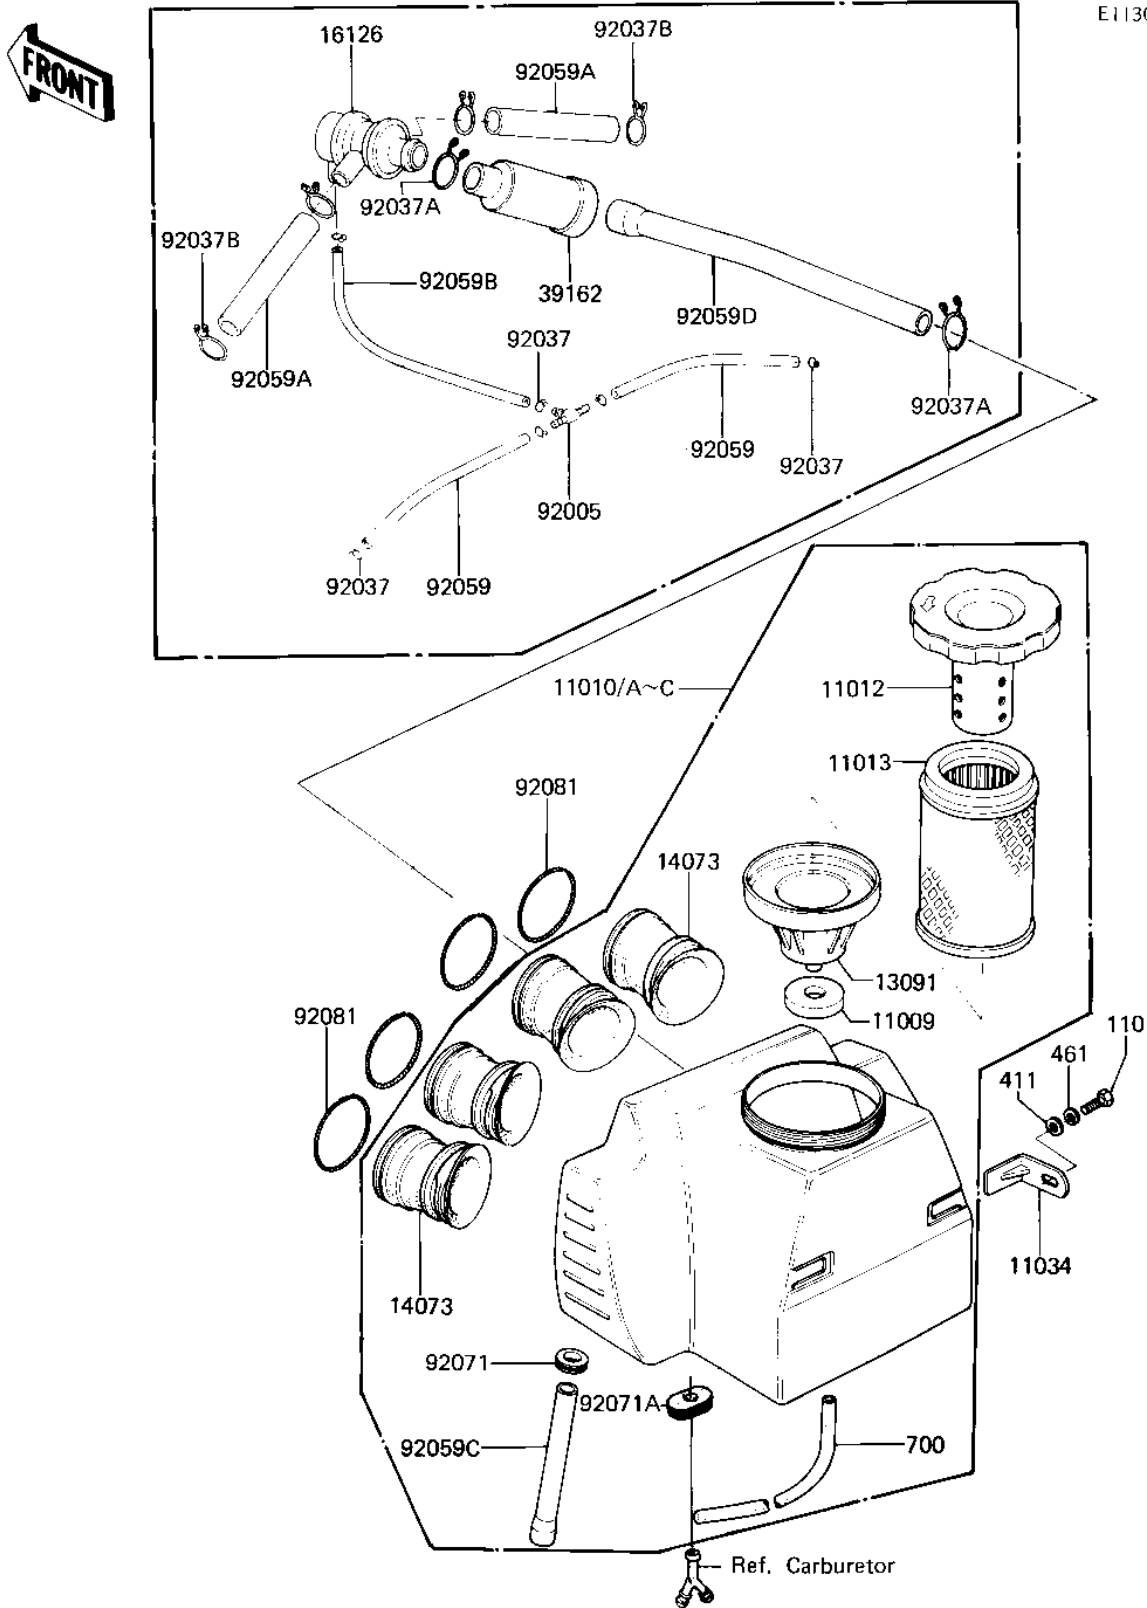

1981 KZ750-E2

PARTS DIAGRAM

AIR CLEANER ('81 -'82 KZ750-E2/E3)

E1130-0040

1981 KZ750-E2

PARTS LIST

AIR CLEANER ('81 -'82 KZ750-E2/E3)

ITEM NAME	PART NUMBER	QUANTITY
GASKET,HOLDER (Ref # 11009)	11039-003	1
FILTER-ASSY-AIR (Ref # 11010)	11010-1090	1
FILTER-ASSY-AIR (Canada) (Ref # 11010A)	11010-1091	1
FILTER-ASSY-AIR (Ref # 11010B)	11010-1137	1
*** N.L.A. *** (Canada) (Ref # 11010C)	11010-1108	1
CAP,AIR CLEANER (Ref # 11012)	11012-069	1
ELEMENT,AIR CLNR (Ref # 11013)	11013-1025	1
BRACKET,AIR CLEANER (Ref # 11034)	32070-038	2
HOLDER,INLET PIPE (Ref # 13091)	11033-006	1
INLET DUCT (Ref # 14073)	14073-1032	4
VALVE ASSY,AIR SWITCH (Ref # 16126)	16126-1005	1
SILENCER (Ref # 39162)	39162-1003	1
FITTING,TUBE (Ref # 92005)	92005-1017	1
CLAMP-PIPE (Ref # 92037)	92037-072	6
CLAMP (Ref # 92037A)	92037-1076	2
CLAMP,BREATHER TUBE (Ref # 92037B)	92037-213	4
TUBE,VACUUM,LONG (Ref # 92059)	92059-1162	2
TUBE,14X20X100 (Ref # 92059A)	92059-1042	2
TUBE,4X9X290 (Ref # 92059B)	92059-1043	1
TUBE,11X26X135 (Ref # 92059C)	92059-1137	1
TUBE,14X20X290 (Ref # 92059D)	92059-1138	1
GROMMET (Ref # 92071)	92071-1027	1
GROMMET,AIR FILTER (Ref # 92071A)	92071-1034	2
SPRING (Ref # 92081)	92081-1177	4
BOLT-UPSET,6X12 (Ref # 110)	112G0612	2
WASHER PLAIN 6MM (Ref # 411)	411B0600	2
WASHER SPRING 6MM (Ref # 461)	461F0600	2
TUBE,VINYL,6X200 (Ref # 700)	700Q06200	1