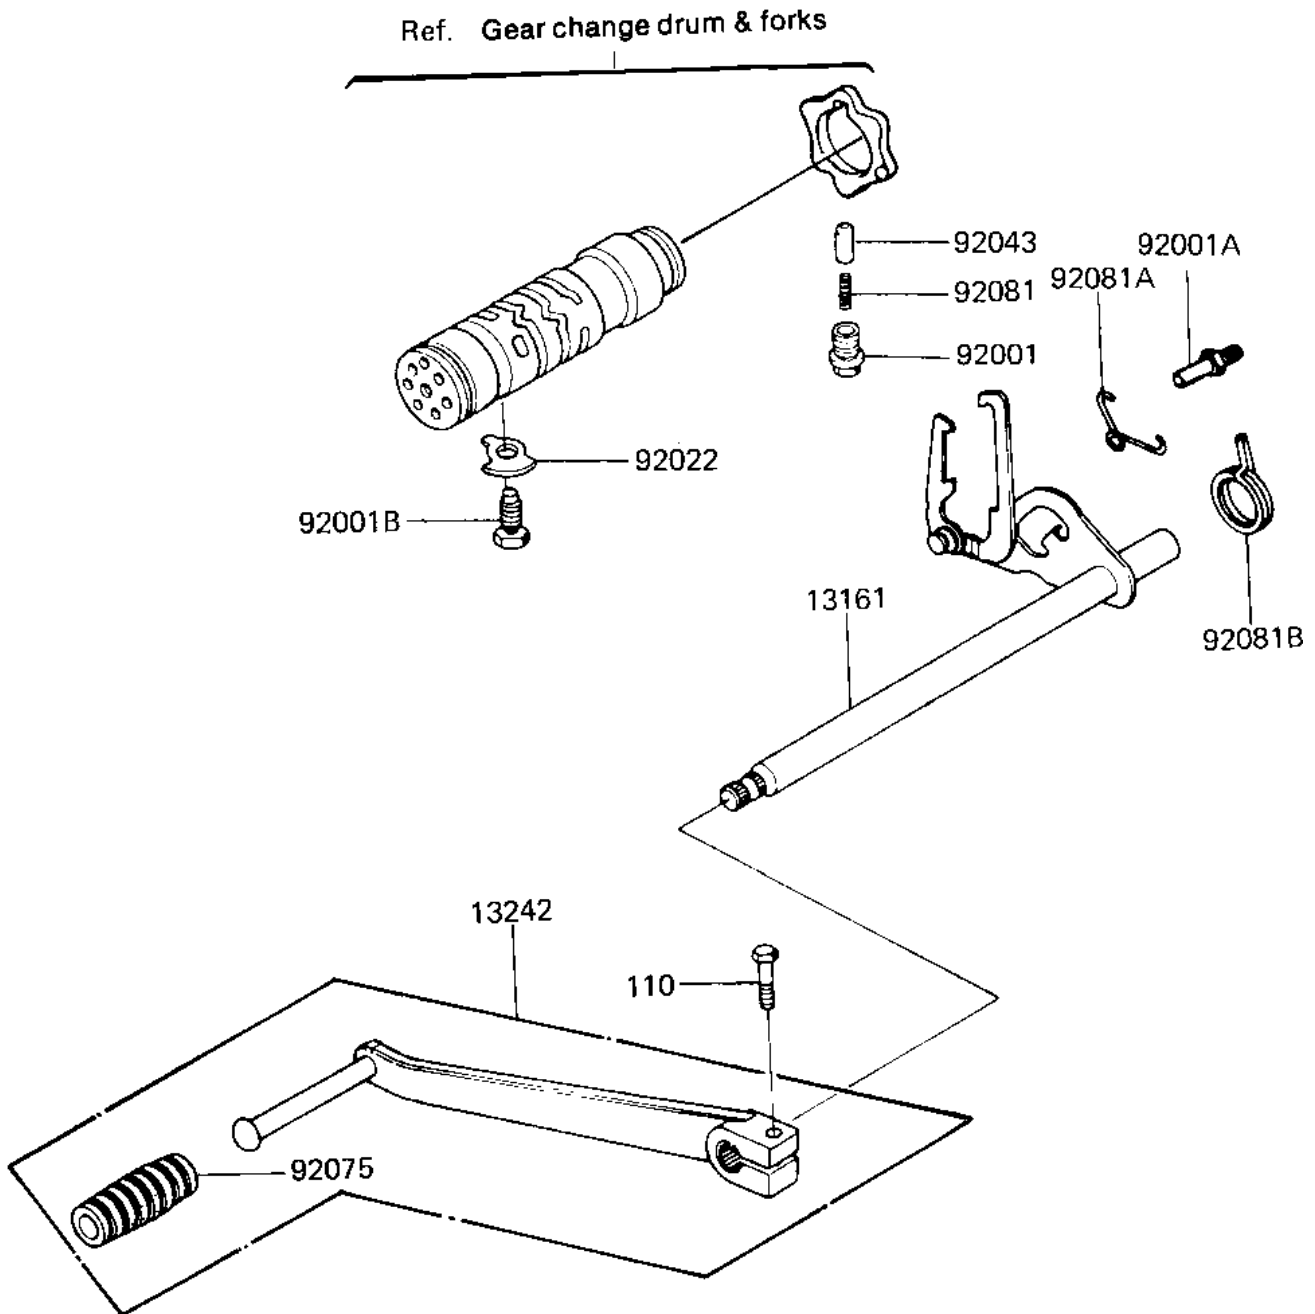

1982 KZ750-E3

PARTS DIAGRAM

GEAR CHANGE MECHANISM ('81 -'82 KZ750-E2

1982 KZ750-E3

PARTS LIST

GEAR CHANGE MECHANISM ('81 -'82 KZ750-E2

ITEM NAME

PART NUMBER

QUANTITY
