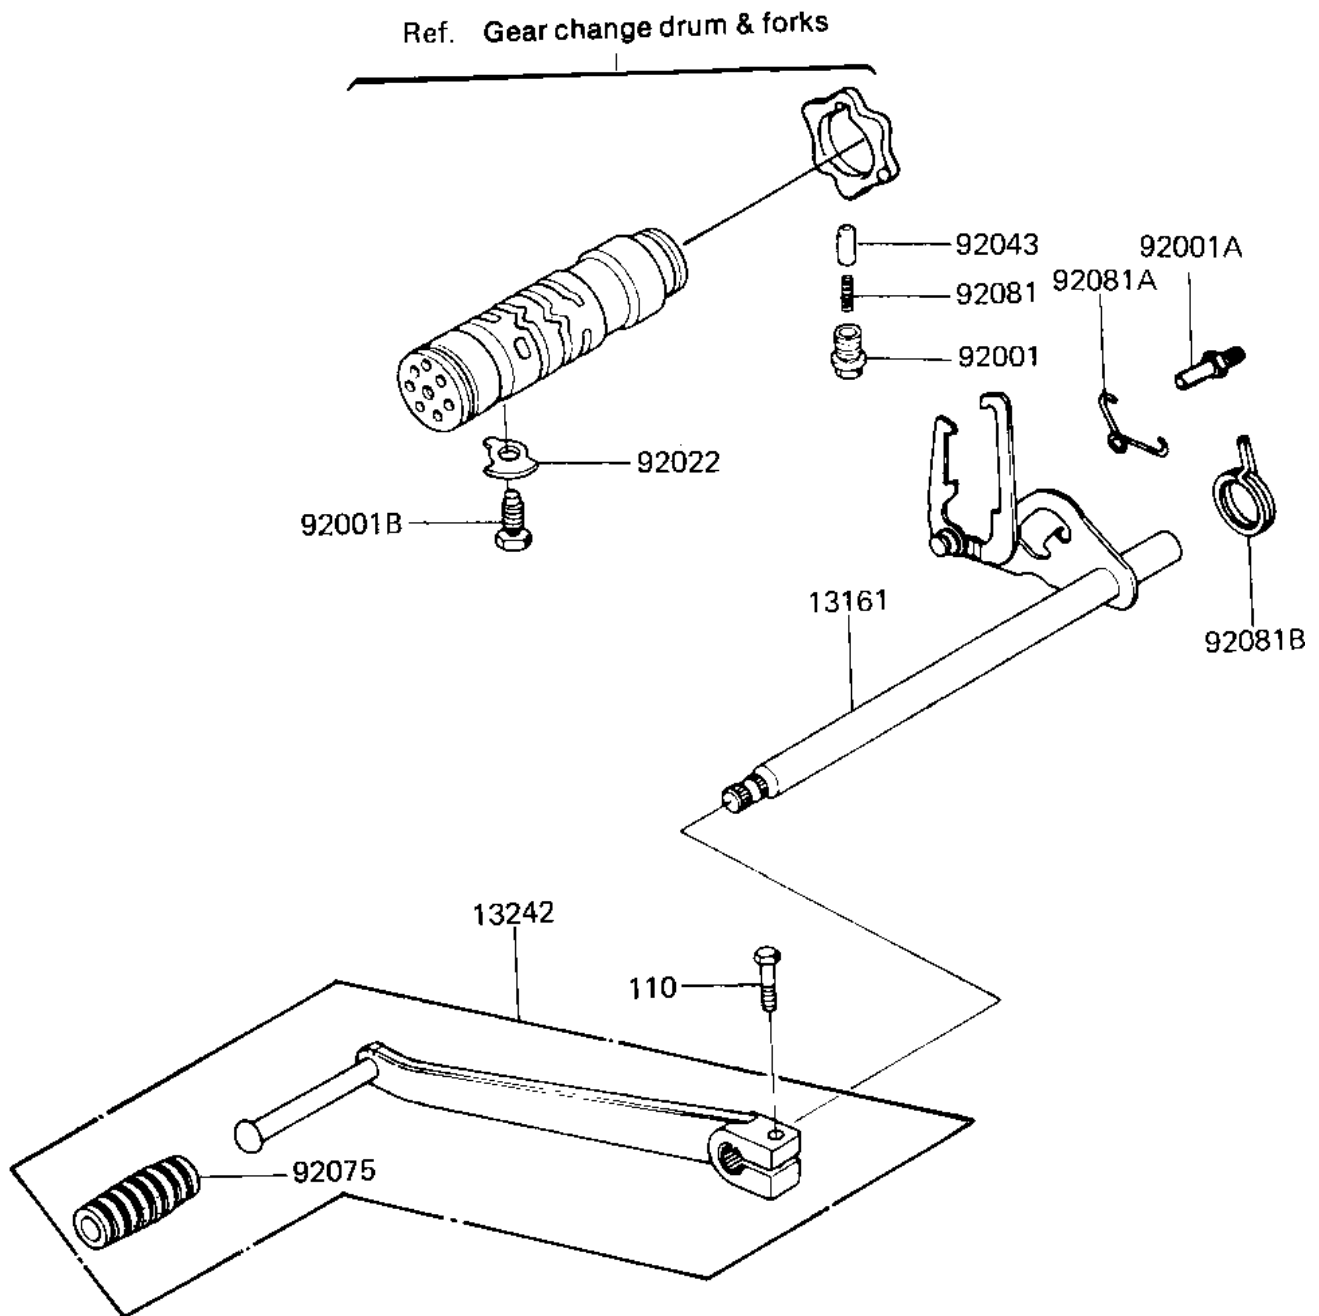

1981 KZ750-E2

PARTS DIAGRAM

GEAR CHANGE MECHANISM ('81 -'82 KZ750-E2)

1981 KZ750-E2

PARTS LIST

GEAR CHANGE MECHANISM ('81 -'82 KZ750-E2)

ITEM NAME	PART NUMBER	QUANTITY
-----------	-------------	----------
